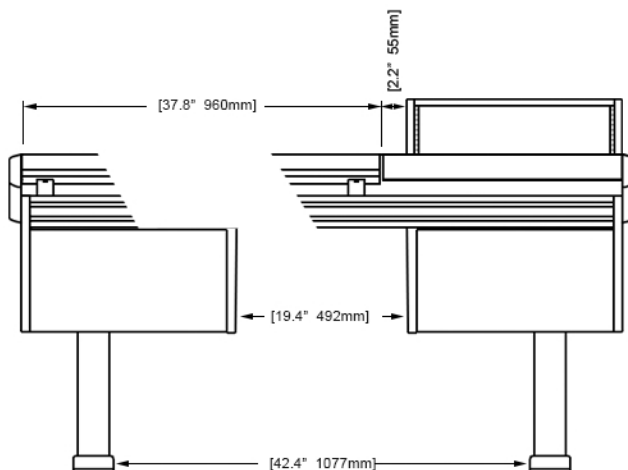

ECLIPSE console system features a sonically diffusive silhouette that minimizes acoustical influence while retaining important features of a large format console in the critical listening environment.

Creature comforts include full length padded armrest, smooth fingerprint resistant writing surfaces, ample leg room and smart optional accessories.

Cable management is integral to Eclipse console systems. Cable trays, removeable access panels, cable passes between racks and platforms allow for flexible, discreet cable routing.

Options and accessories include: Mahogany end panel trim, rail-mounted isolating speaker platforms, articulating monitor arms, off floor CPU, UPS mounting brackets, and more.