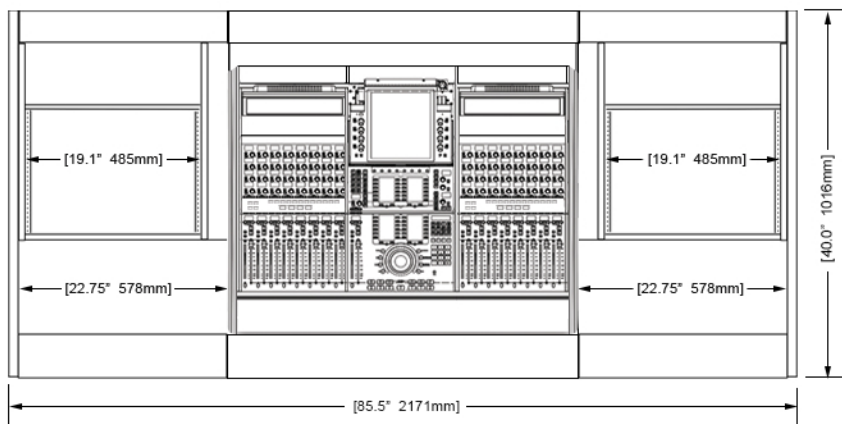

ECLIPSE console system features a sonically diffusive silhouette that minimizes acoustical influence while retaining important features of a large format console in the critical listening environment.

Creator comforts include full length padded armrest, smooth fingerprint resistant writing surfaces, ample leg room and smart optional accessories.

Cable management is integral to Eclipse console systems. Cable trays, removeable access panels, cable passes between racks and platforms allow for flexible, discreet cable routing.

Options and accessories include: Mahogany end panel trim, rail-mounted isolating speaker platforms, articulating monitor arms, off floor CPU, UPS mounting brackets, and more.