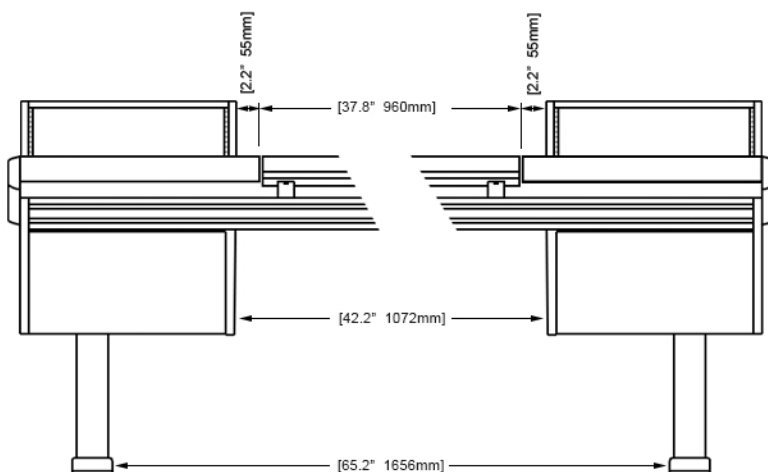

ECLIPSE console system features a sonically diffusive silhouette that minimizes acoustical influence while retaining important features of a large format console in the critical listening environment.

Creator comforts include full length padded armrest, smooth fingerprint resistant writing surfaces, ample leg room and smart optional accessories.

Cable management is integral to Eclipse console systems. Cable trays, removeable access panels, cable passes between racks and platforms allow for flexible, discreet cable routing.

Options and accessories include: Mahogany end panel trim, rail-mounted isolating speaker platforms, articulating monitor arms, off floor CPU, UPS mounting brackets, and more.