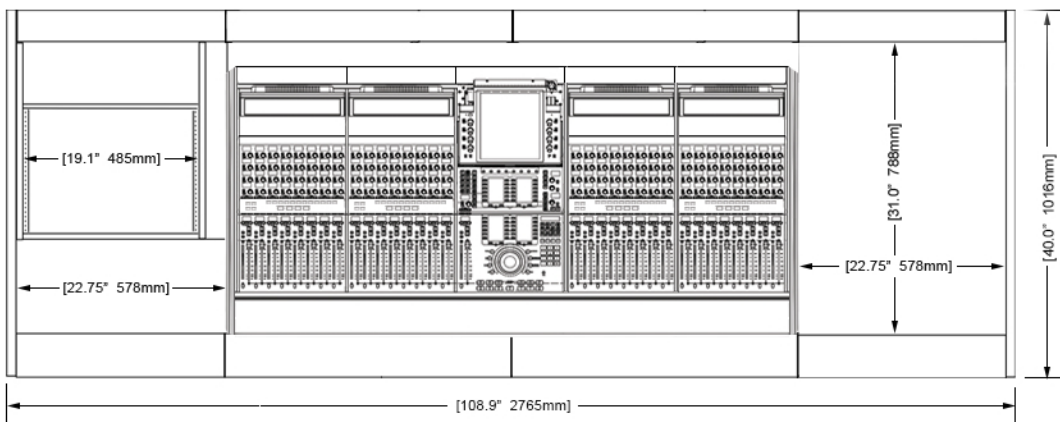

ECLIPSE console system features a sonically diffusive silhouette that minimizes acoustical influence while retaining important features of a large format console in the critical listening environment.

Creator comforts include full length padded armrest, smooth fingerprint resistant writing surfaces, ample leg room and smart optional accessories.

Cable management is integral to Eclipse console systems. Cable trays, removable access panels, cable passes between racks and platforms allow for flexible, discreet cable routing.

Options and accessories include: Mahogany end panel trim, rail-mounted isolating speaker platforms, articulating monitor arms, off floor CPU, UPS mounting brackets, and more.