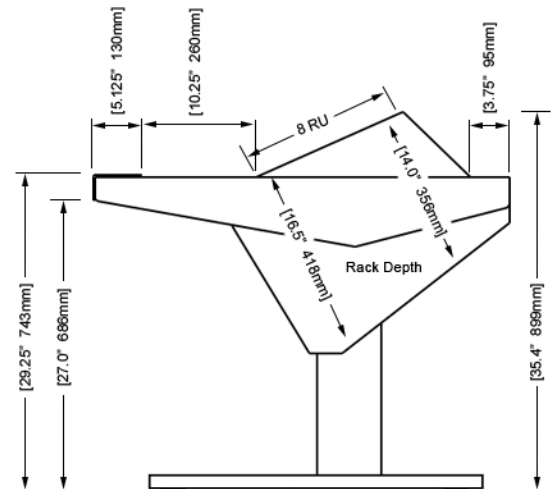

ECLIPSE console system features a sonically diffusive silhouette that minimizes acoustical influence while retaining important features of a large format console in the critical listening environment.

Creature comforts include full length padded armrest, smooth fingerprint resistant writing surfaces, ample leg room and smart optional accessories.

Cable management is integral to Eclipse console systems. Cable trays, removeable access panels, cable passes between racks and platforms allow for flexible, discreet cable routing.

Options and accessories include: Mahogany end panel trim, rail-mounted isolating speaker platforms, articulating monitor arms, off floor CPU, UPS mounting brackets, and more.