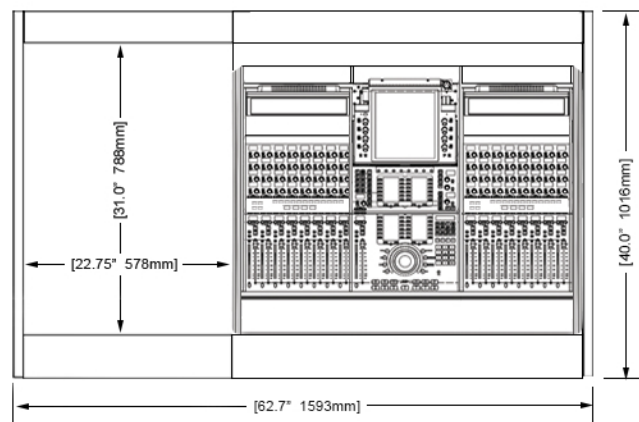

ECLIPSE console system features a sonically diffusive silhouette that minimizes acoustical influence while retaining important features of a large format console in the critical listening environment.

Creator comforts include full length padded armrest, smooth fingerprint resistant writing surfaces, ample leg room and smart optional accessories.

Cable management is integral to Eclipse console systems. Cable trays, removeable access panels, cable passes between racks and platforms allow for flexible, discreet cable routing.

Options and accessories include: Mahogany end panel trim, rail-mounted isolating speaker platforms, articulating monitor arms, off floor CPU, UPS mounting brackets, and more.