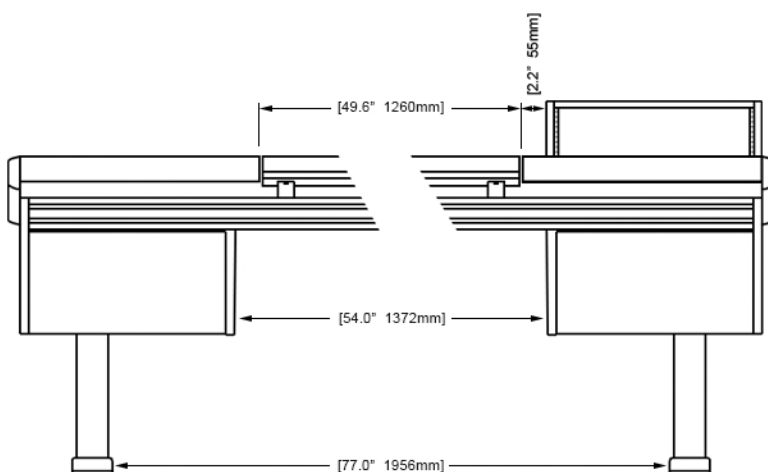

ECLIPSE console system features a sonically diffusive silhouette that minimizes acoustical influence while retaining important features of a large format console in the critical listening environment.

Creature comforts include full length padded armrest, smooth fingerprint resistant writing surfaces, ample leg room and smart optional accessories.

Cable management is integral to Eclipse console systems. Cable trays, removeable access panels, cable passes between racks and platforms allow for flexible, discreet cable routing.

Options and accessories include: Mahogany end panel trim, rail-mounted isolating speaker platforms, articulating monitor arms, off floor CPU, UPS mounting brackets, and more.