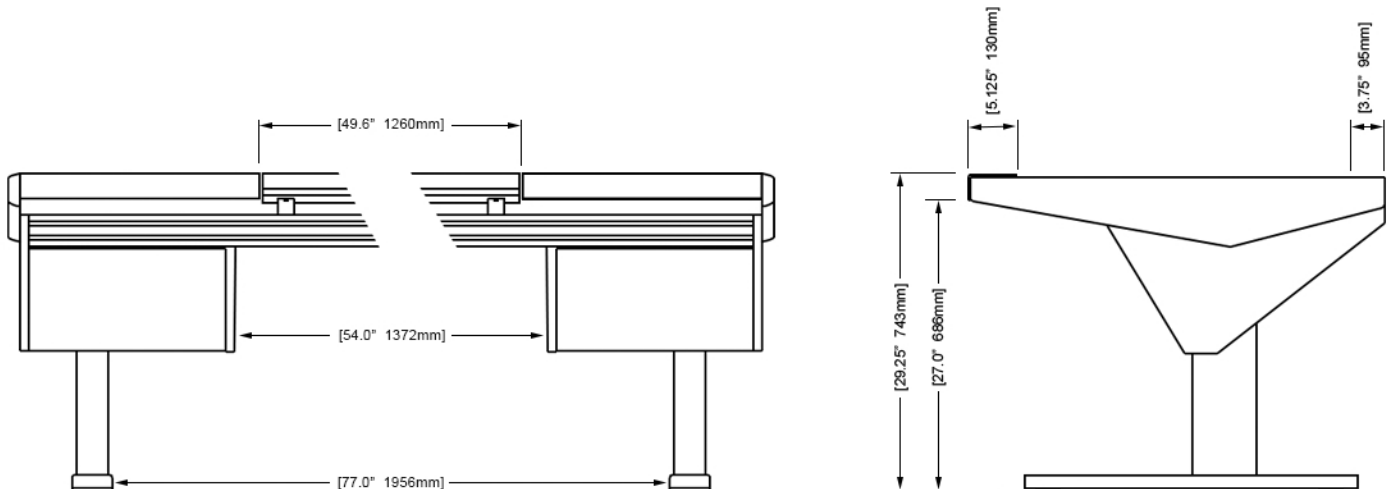

ECLIPSE

For AVID® S4 - 4ft base system

EG4-S4-4B-DD

ECLIPSE console system features a sonically diffusive silhouette that minimizes acoustical influence while retaining important features of a large format console in the critical listening environment.

Creator comforts include full length padded armrest, smooth fingerprint resistant writing surfaces, ample leg room and smart optional accessories.

Cable management is integral to Eclipse console systems. Cable trays, removable access panels, cable passes between racks and platforms allow for flexible, discreet cable routing.

Options and accessories include: Mahogany end panel trim, rail-mounted isolating speaker platforms, articulating monitor arms, off floor CPU, UPS mounting brackets, and more.