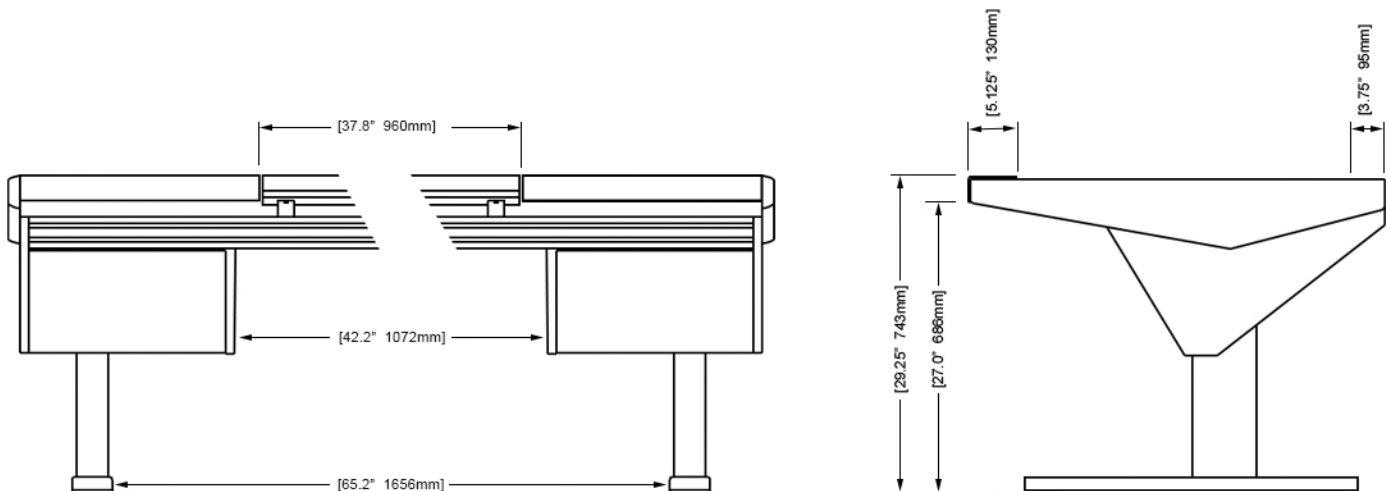

ECLIPSE console system features a sonically diffusive silhouette that minimizes acoustical influence while retaining important features of a large format console in the critical listening environment.

Creator comforts include full length padded armrest, smooth fingerprint resistant writing surfaces, ample leg room and smart optional accessories.

Cable management is integral to Eclipse console systems. Cable trays, removeable access panels, cable passes between racks and platforms allow for flexible, discreet cable routing.

Options and accessories include: Mahogany end panel trim, rail-mounted isolating speaker platforms, articulating monitor arms, off floor CPU, UPS mounting brackets, and more.