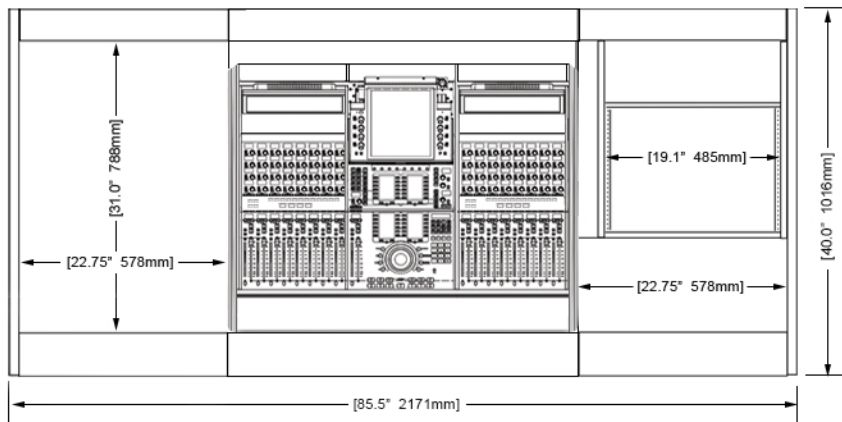

ECLIPSE console system features a sonically diffusive silhouette that minimizes acoustical influence while retaining important features of a large format console in the critical listening environment.

Creature comforts include full length padded armrest, smooth fingerprint resistant writing surfaces, ample leg room and smart optional accessories.

Cable management is integral to Eclipse console systems. Cable trays, removeable access panels, cable passes between racks and platforms allow for flexible, discreet cable routing.

Options and accessories include: Mahogany end panel trim, rail-mounted isolating speaker platforms, articulating monitor arms, off floor CPU, UPS mounting brackets, and more.