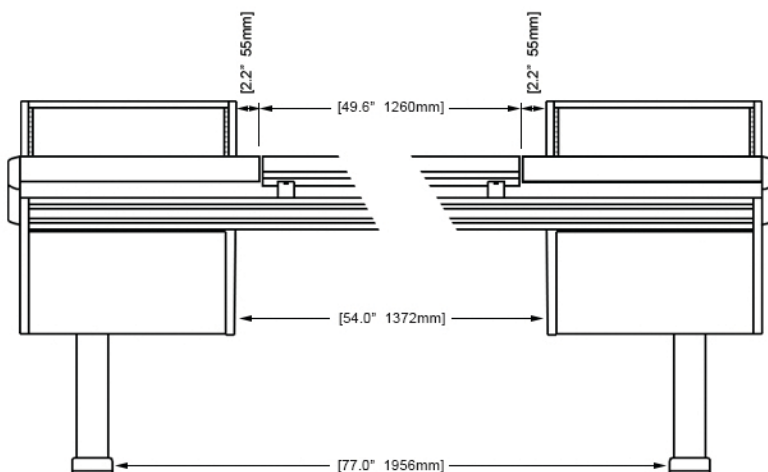

ECLIPSE

For AVID® S4 - 4ft base system

EG4-S4-4B-RR

GENERATION 4 Eclipse console system features a sonically diffusive silhouette that minimizes acoustical influence while retaining important features of a large format console in the critical listening environment.

Creature comforts include full length padded armrest, smooth fingerprint resistant writing surfaces, ample leg room and smart optional accessories.

Options and accessories include: Mahogany end panel trim, rail-mounted isolating speaker platforms, articulating monitor arms, off floor CPU, UPS mounting brackets, and more.