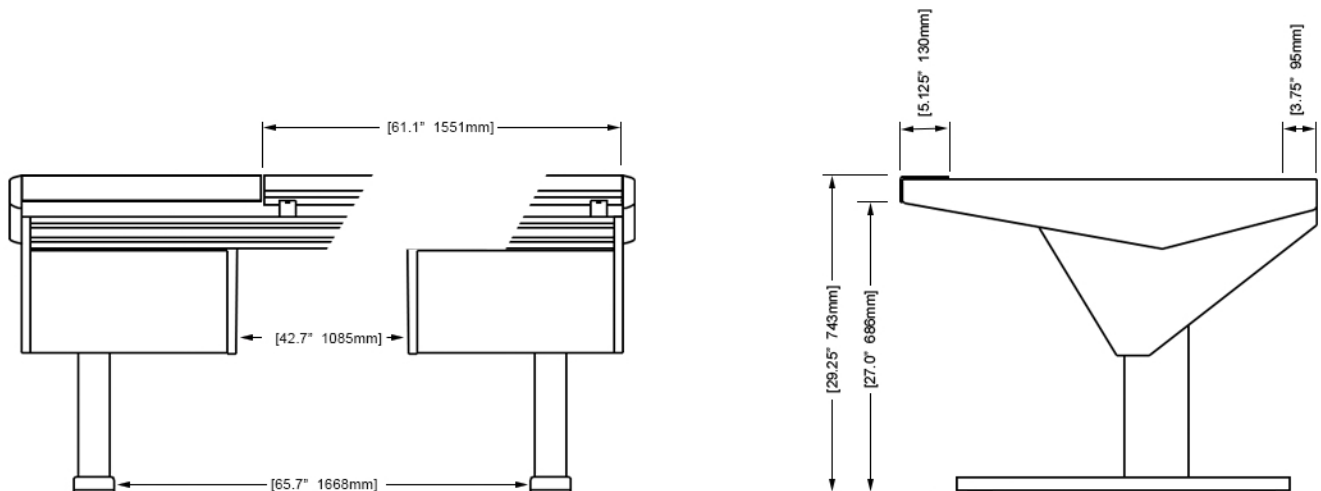

ECLIPSE console system features a sonically diffusive silhouette that minimizes acoustical influence while retaining important features of a large format console in the critical listening environment.

Creature comforts include full length padded armrest, smooth fingerprint resistant writing surfaces, ample leg room and smart optional accessories.

Cable management is integral to Eclipse console systems. Cable trays, removeable access panels, cable passes between racks and platforms allow for flexible, discreet cable routing.

Options and accessories include: Mahogany end panel trim, rail-mounted isolating speaker platforms, articulating monitor arms, off floor CPU, UPS mounting brackets, and more.