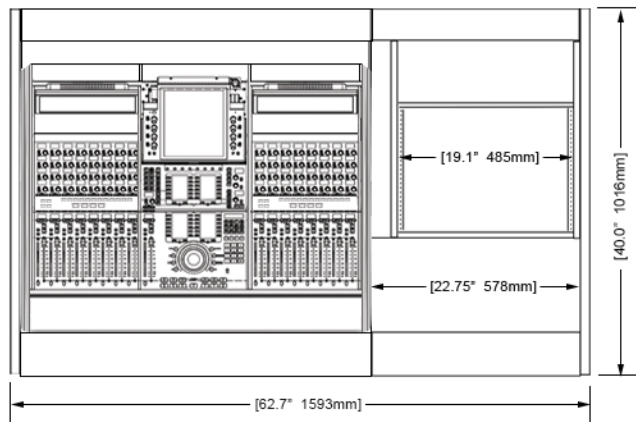

ECLIPSE console system features a sonically diffusive silhouette that minimizes acoustical influence while retaining important features of a large format console in the critical listening environment.

Creature comforts include full length padded armrest, smooth fingerprint resistant writing surfaces, ample leg room and smart optional accessories.

Cable management is integral to Eclipse console systems. Cable trays, removeable access panels, cable passes between racks and platforms allow for flexible, discreet cable routing.

Options and accessories include: Mahogany end panel trim, rail-mounted isolating speaker platforms, articulating monitor arms, off floor CPU, UPS mounting brackets, and more.