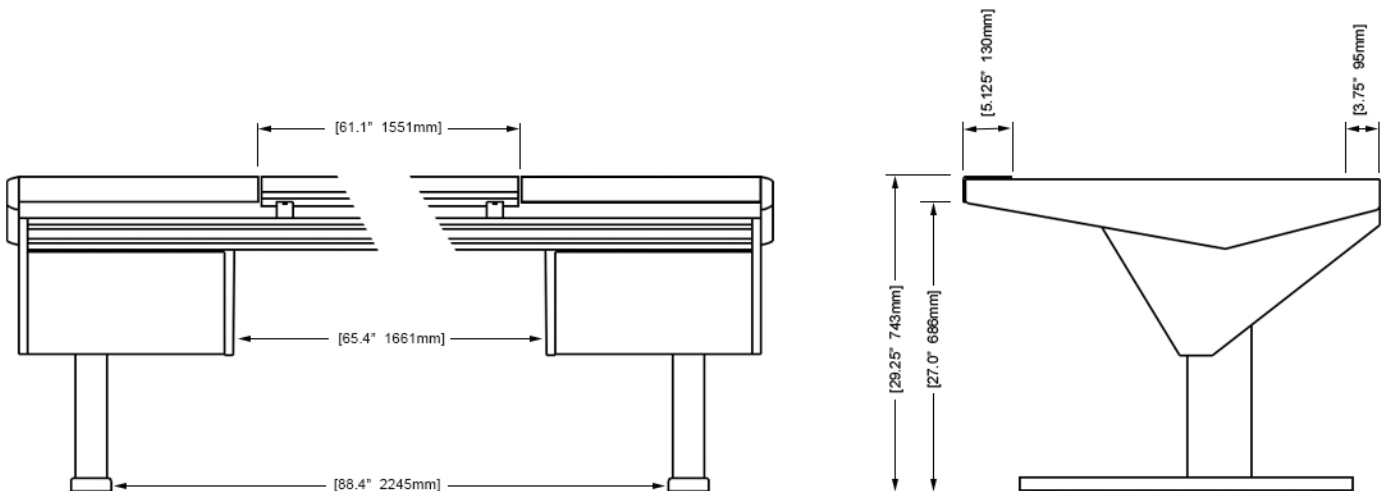

ECLIPSE

For AVID® S4 - 5ft base system

EG4-S4-5B-DD

ECLIPSE console system features a sonically diffusive silhouette that minimizes acoustical influence while retaining important features of a large format console in the critical listening environment.

Creature comforts include full length padded armrest, smooth fingerprint resistant writing surfaces, ample leg room and smart optional accessories.

Cable management is integral to Eclipse console systems. Cable trays, removable access panels, cable passes between racks and platforms allow for flexible, discreet cable routing.

Options and accessories include: Mahogany end panel trim, rail-mounted isolating speaker platforms, articulating monitor arms, off floor CPU, UPS mounting brackets, and more.