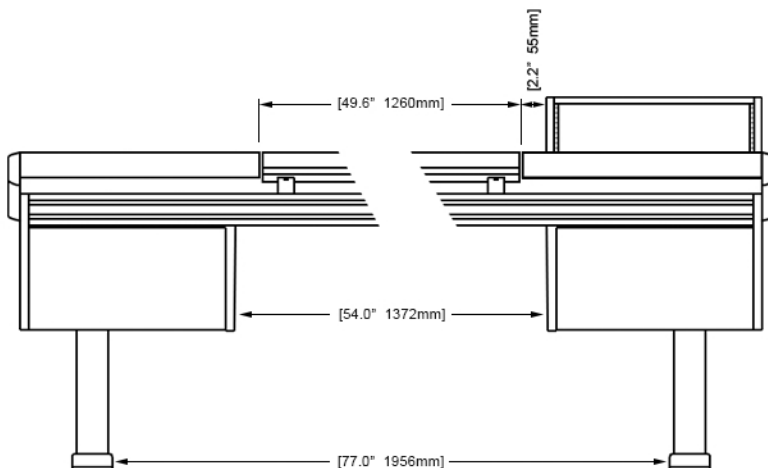

ECLIPSE console system features a sonically diffusive silhouette that minimizes acoustical influence while retaining important features of a large format console in the critical listening environment.

Creature comforts include full length padded armrest, smooth fingerprint resistant writing surfaces, ample leg room and smart optional accessories.

Cable management is integral to Eclipse console systems. Cable trays, removeable access panels, cable passes between racks and platforms allow for flexible, discreet cable routing.

Options and accessories include: Mahogany end panel trim, rail-mounted isolating speaker platforms, articulating monitor arms, off floor CPU, UPS mounting brackets, and more.