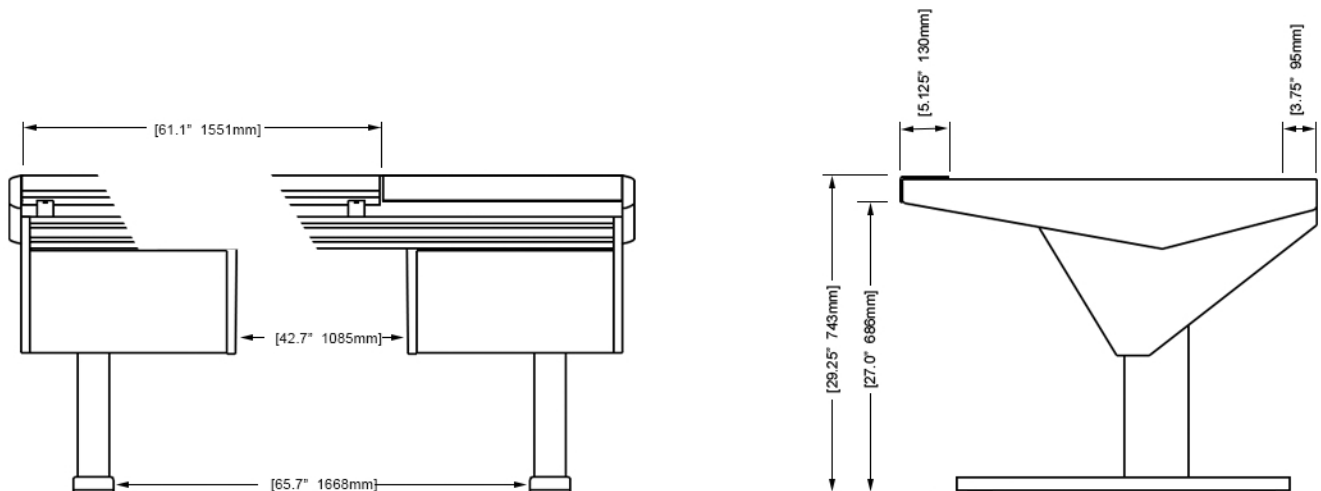

ECLIPSE console system features a sonically diffusive silhouette that minimizes acoustical influence while retaining important features of a large format console in the critical listening environment.

Creature comforts include full length padded armrest, smooth fingerprint resistant writing surfaces, ample leg room and smart optional accessories.

Cable management is integral to Eclipse console systems. Cable trays, removeable access panels, cable passes between racks and platforms allow for flexible, discreet cable routing.

Options and accessories include: Mahogany end panel trim, rail-mounted isolating speaker platforms, articulating monitor arms, off floor CPU, UPS mounting brackets, and more.