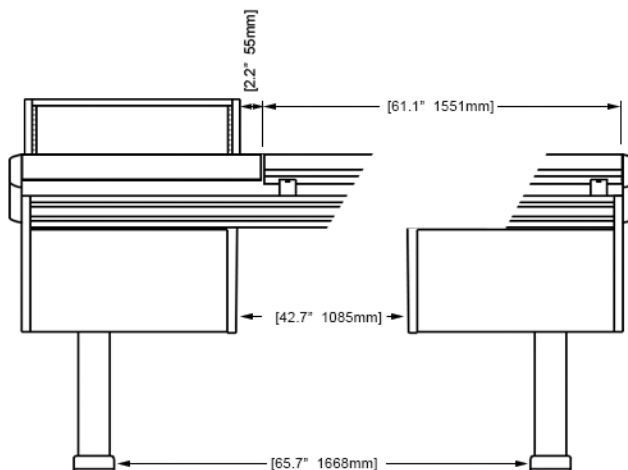

ECLIPSE console system features a sonically diffusive silhouette that minimizes acoustical influence while retaining important features of a large format console in the critical listening environment.

Creature comforts include full length padded armrest, smooth fingerprint resistant writing surfaces, ample leg room and smart optional accessories.

Cable management is integral to Eclipse console systems. Cable trays, removeable access panels, cable passes between racks and platforms allow for flexible, discreet cable routing.

Options and accessories include: Mahogany end panel trim, rail-mounted isolating speaker platforms, articulating monitor arms, off floor CPU, UPS mounting brackets, and more.