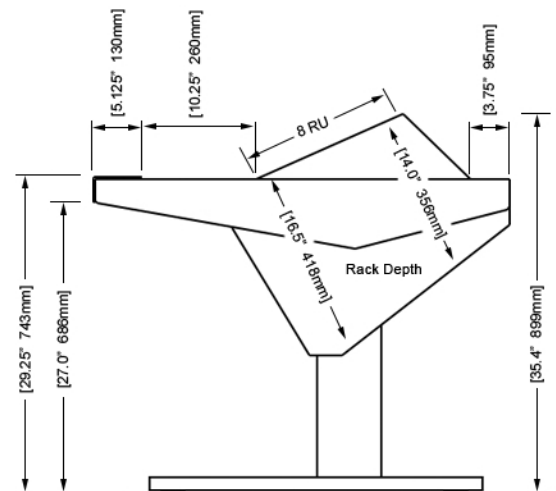

ECLIPSE console system features a sonically diffusive silhouette that minimizes acoustical influence while retaining important features of a large format console in the critical listening environment.

Creator comforts include full length padded armrest, smooth fingerprint resistant writing surfaces, ample leg room and smart optional accessories.

Cable management is integral to Eclipse console systems. Cable trays, removable access panels, cable passes between racks and platforms allow for flexible, discreet cable routing.

Options and accessories include: Mahogany end panel trim, rail-mounted isolating speaker platforms, articulating monitor arms, off floor CPU, UPS mounting brackets, and more.