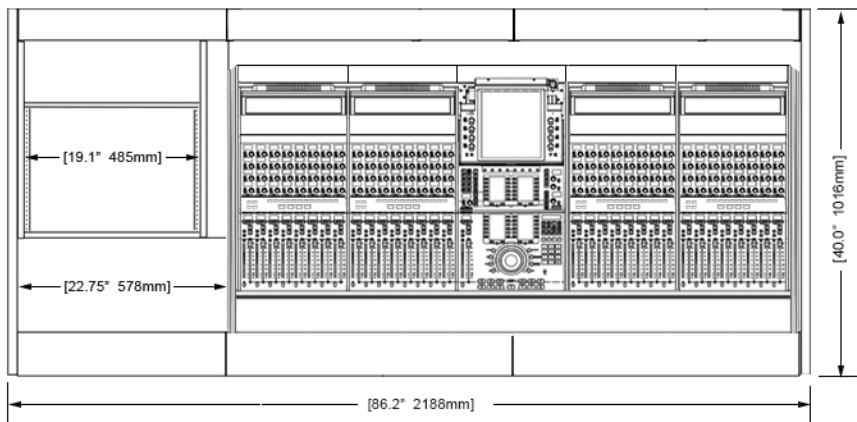

ECLIPSE console system features a sonically diffusive silhouette that minimizes acoustical influence while retaining important features of a large format console in the critical listening environment.

Creature comforts include full length padded armrest, smooth fingerprint resistant writing surfaces, ample leg room and smart optional accessories.

Cable management is integral to Eclipse console systems. Cable trays, removeable access panels, cable passes between racks and platforms allow for flexible, discreet cable routing.

Options and accessories include: Mahogany end panel trim, rail-mounted isolating speaker platforms, articulating monitor arms, off floor CPU, UPS mounting brackets, and more.