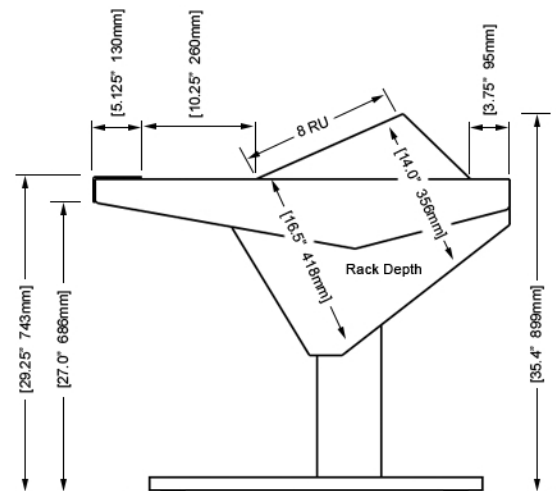

ECLIPSE console system features a sonically diffusive silhouette that minimizes acoustical influence while retaining important features of a large format console in the critical listening environment.

Creature comforts include full length padded armrest, smooth fingerprint resistant writing surfaces, ample leg room and smart optional accessories.

Cable management is integral to Eclipse console systems. Cable trays, removeable access panels, cable passes between racks and platforms allow for flexible, discreet cable routing.

Options and accessories include: Mahogany end panel trim, rail-mounted isolating speaker platforms, articulating monitor arms, off floor CPU, UPS mounting brackets, and more.