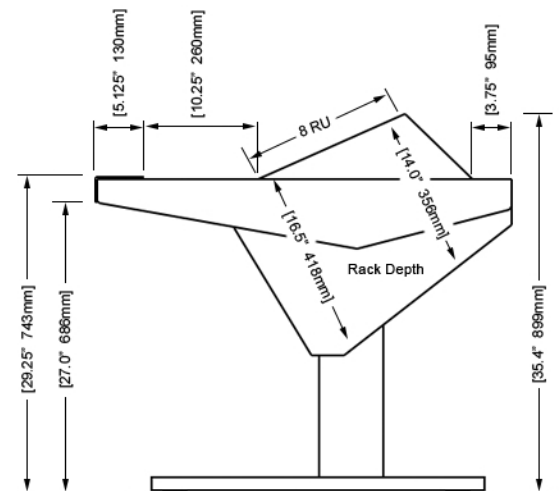

ECLIPSE console system features a sonically diffusive silhouette that minimizes acoustical influence while retaining important features of a large format console in the critical listening environment.

Creator comforts include full length padded armrest, smooth fingerprint resistant writing surfaces, ample leg room and smart optional accessories.

Cable management is integral to Eclipse console systems. Cable trays, removeable access panels, cable passes between racks and platforms allow for flexible, discreet cable routing.

Options and accessories include: Mahogany end panel trim, rail-mounted isolating speaker platforms, articulating monitor arms, off floor CPU, UPS mounting brackets, and more.