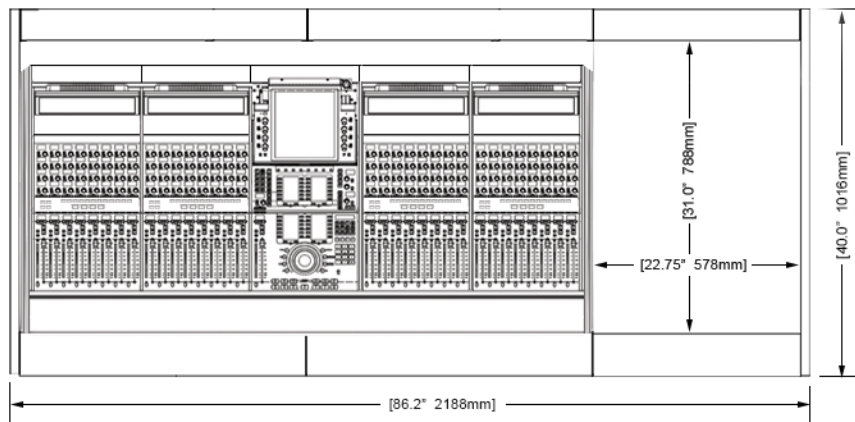

ECLIPSE console system features a sonically diffusive silhouette that minimizes acoustical influence while retaining important features of a large format console in the critical listening environment.

Creature comforts include full length padded armrest, smooth fingerprint resistant writing surfaces, ample leg room and smart optional accessories.

Cable management is integral to Eclipse console systems. Cable trays, removeable access panels, cable passes between racks and platforms allow for flexible, discreet cable routing.

Options and accessories include: Mahogany end panel trim, rail-mounted isolating speaker platforms, articulating monitor arms, off floor CPU, UPS mounting brackets, and more.