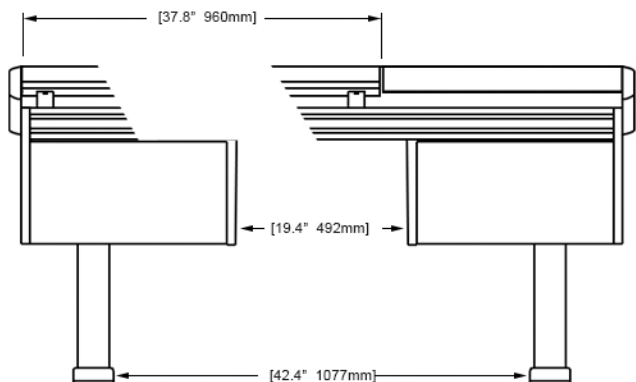

ECLIPSE console system features a sonically diffusive silhouette that minimizes acoustical influence while retaining important features of a large format console in the critical listening environment.

Creator comforts include full length padded armrest, smooth fingerprint resistant writing surfaces, ample leg room and smart optional accessories.

Cable management is integral to Eclipse console systems. Cable trays, removeable access panels, cable passes between racks and platforms allow for flexible, discreet cable routing.

Options and accessories include: Mahogany end panel trim, rail-mounted isolating speaker platforms, articulating monitor arms, off floor CPU, UPS mounting brackets, and more.