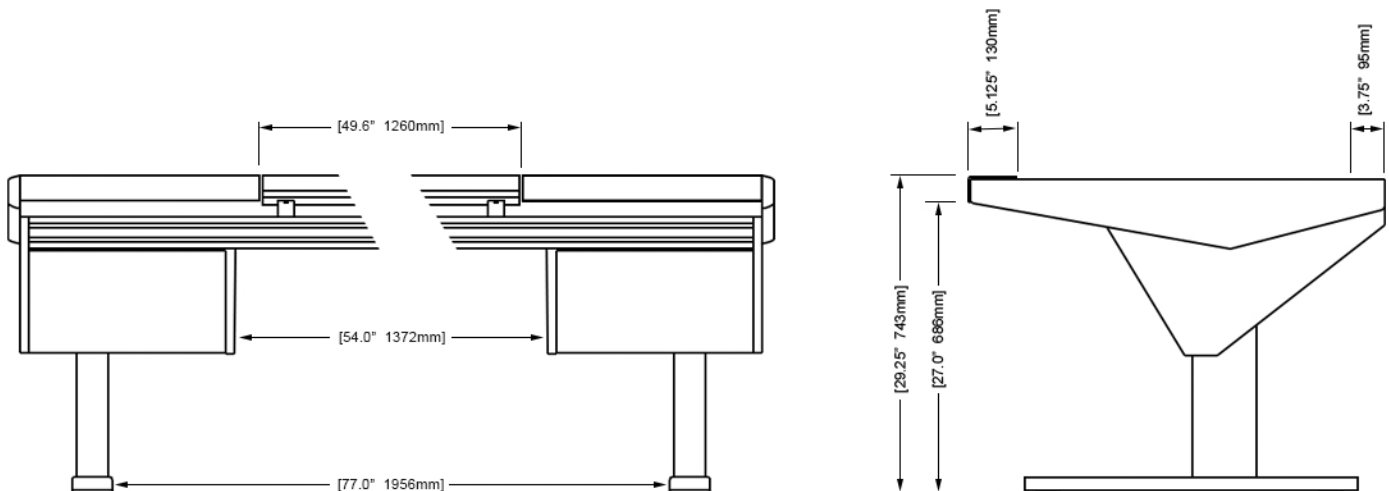

ECLIPSE

For AVID® S4 - 4ft base system

EG4-S4-4B-DD

ECLIPSE console system features a sonically diffusive silhouette that minimizes acoustical influence while retaining important features of a large format console in the critical listening environment.

Creator comforts include full length padded armrest, smooth fingerprint resistant writing surfaces, ample leg room and smart optional accessories.

Cable management is integral to Eclipse console systems. Cable trays, removable access panels, cable passes between racks and platforms allow for flexible, discreet cable routing.

Options and accessories include: Mahogany end panel trim, rail-mounted isolating speaker platforms, articulating monitor arms, off floor CPU, UPS mounting brackets, and more.