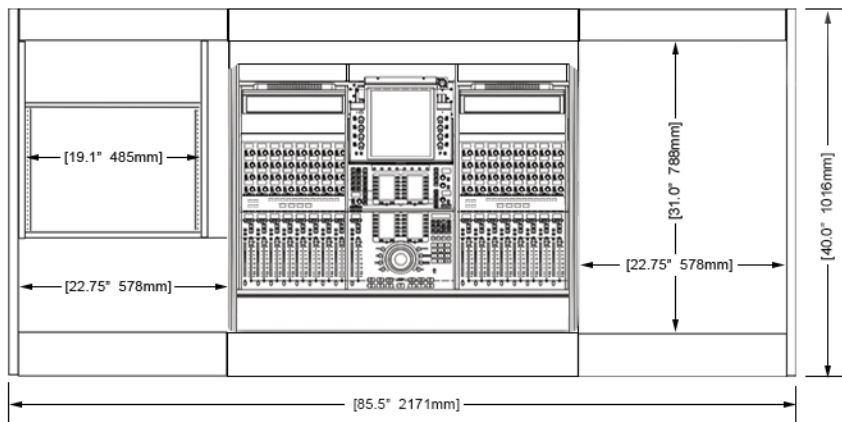

ECLIPSE console system features a sonically diffusive silhouette that minimizes acoustical influence while retaining important features of a large format console in the critical listening environment.

Creator comforts include full length padded armrest, smooth fingerprint resistant writing surfaces, ample leg room and smart optional accessories.

Cable management is integral to Eclipse console systems. Cable trays, removeable access panels, cable passes between racks and platforms allow for flexible, discreet cable routing.

Options and accessories include: Mahogany end panel trim, rail-mounted isolating speaker platforms, articulating monitor arms, off floor CPU, UPS mounting brackets, and more.