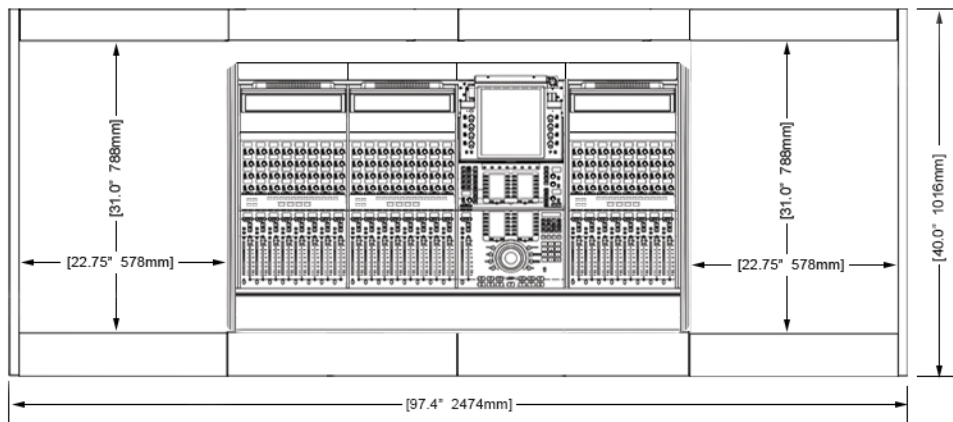

ECLIPSE

For AVID® S4 - 4ft base system

EG4-S4-4B-DD

ECLIPSE console system features a sonically diffusive silhouette that minimizes acoustical influence while retaining important features of a large format console in the critical listening environment.

Creator comforts include full length padded armrest, smooth fingerprint resistant writing surfaces, ample leg room and smart optional accessories.

Cable management is integral to Eclipse console systems. Cable trays, removable access panels, cable passes between racks and platforms allow for flexible, discreet cable routing.

Options and accessories include: Mahogany end panel trim, rail-mounted isolating speaker platforms, articulating monitor arms, off floor CPU, UPS mounting brackets, and more.