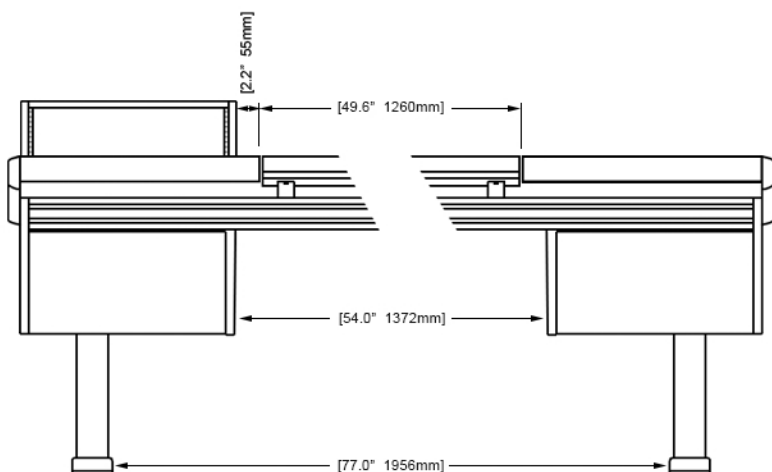

ECLIPSE

For AVID® S4 - 4ft base system

EG4-S4-4B-RD

ECLIPSE console system features a sonically diffusive silhouette that minimizes acoustical influence while retaining important features of a large format console in the critical listening environment.

Creature comforts include full length padded armrest, smooth fingerprint resistant writing surfaces, ample leg room and smart optional accessories.

Cable management is integral to Eclipse console systems. Cable trays, removeable access panels, cable passes between racks and platforms allow for flexible, discreet cable routing.

Options and accessories include: Mahogany end panel trim, rail-mounted isolating speaker platforms, articulating monitor arms, off floor CPU, UPS mounting brackets, and more.