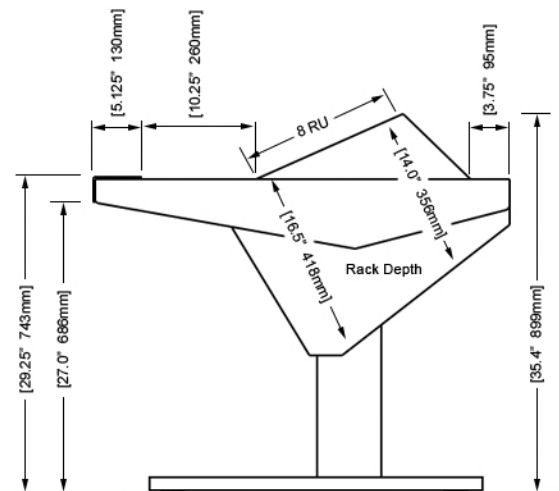

ECLIPSE

For AVID® S4 - 4ft base system

EG4-S4-4B-RD

ECLIPSE console system features a sonically diffusive silhouette that minimizes acoustical influence while retaining important features of a large format console in the critical listening environment.

Creature comforts include full length padded armrest, smooth fingerprint resistant writing surfaces, ample leg room and smart optional accessories.

Cable management is integral to Eclipse console systems. Cable trays, removeable access panels, cable passes between racks and platforms allow for flexible, discreet cable routing.

Options and accessories include: Mahogany end panel trim, rail-mounted isolating speaker platforms, articulating monitor arms, off floor CPU, UPS mounting brackets, and more.