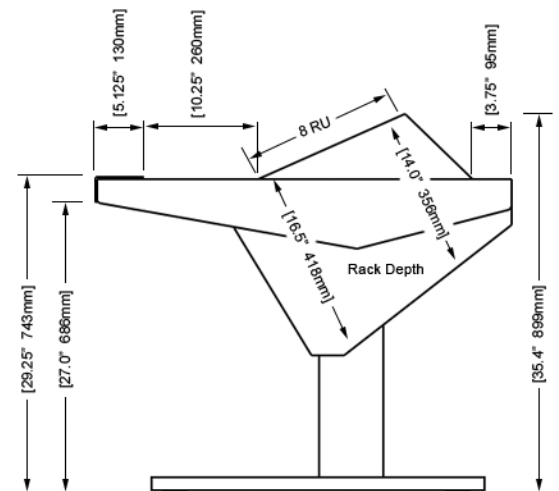

ECLIPSE console system features a sonically diffusive silhouette that minimizes acoustical influence while retaining important features of a large format console in the critical listening environment.

Creature comforts include full length padded armrest, smooth fingerprint resistant writing surfaces, ample leg room and smart optional accessories.

Cable management is integral to Eclipse console systems. Cable trays, removeable access panels, cable passes between racks and platforms allow for flexible, discreet cable routing.

Options and accessories include: Mahogany end panel trim, rail-mounted isolating speaker platforms, articulating monitor arms, off floor CPU, UPS mounting brackets, and more.