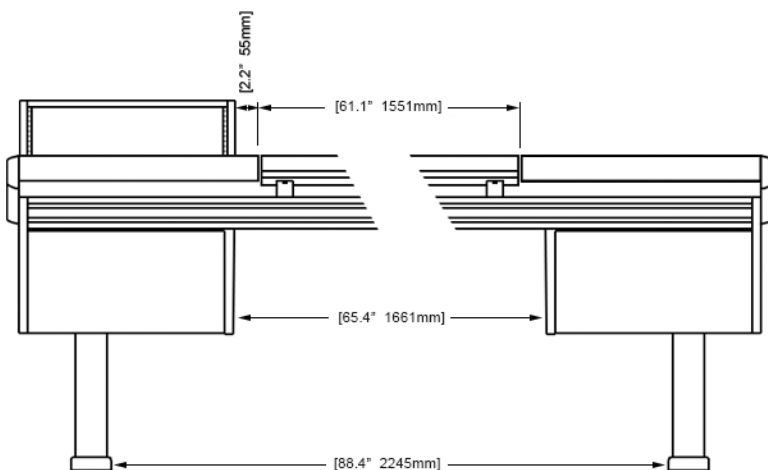

ECLIPSE console system features a sonically diffusive silhouette that minimizes acoustical influence while retaining important features of a large format console in the critical listening environment.

Creator comforts include full length padded armrest, smooth fingerprint resistant writing surfaces, ample leg room and smart optional accessories.

Cable management is integral to Eclipse console systems. Cable trays, removable access panels, cable passes between racks and platforms allow for flexible, discreet cable routing.

Options and accessories include: Mahogany end panel trim, rail-mounted isolating speaker platforms, articulating monitor arms, off floor CPU, UPS mounting brackets, and more.