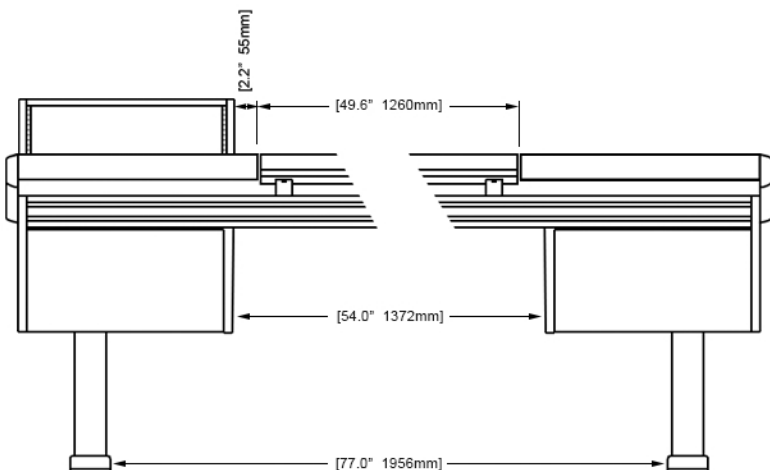

ECLIPSE

For AVID® S4 - 4ft base system

EG4-S4-4B-RD

ECLIPSE console system features a sonically diffusive silhouette that minimizes acoustical influence while retaining important features of a large format console in the critical listening environment.

Creature comforts include full length padded armrest, smooth fingerprint resistant writing surfaces, ample leg room and smart optional accessories.

Cable management is integral to Eclipse console systems. Cable trays, removeable access panels, cable passes between racks and platforms allow for flexible, discreet cable routing.

Options and accessories include: Mahogany end panel trim, rail-mounted isolating speaker platforms, articulating monitor arms, off floor CPU, UPS mounting brackets, and more.