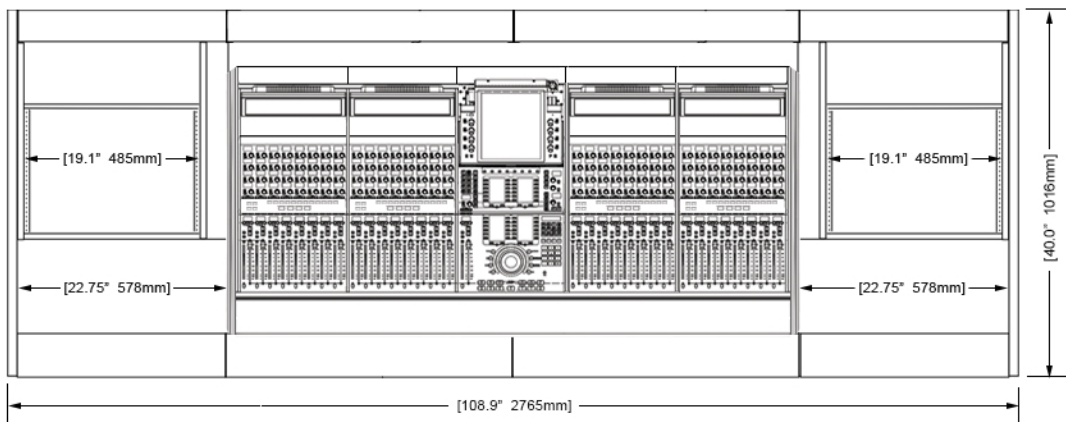

ECLIPSE console system features a sonically diffusive silhouette that minimizes acoustical influence while retaining important features of a large format console in the critical listening environment.

Creator comforts include full length padded armrest, smooth fingerprint resistant writing surfaces, ample leg room and smart optional accessories.

Cable management is integral to Eclipse console systems. Cable trays, removeable access panels, cable passes between racks and platforms allow for flexible, discreet cable routing.

Options and accessories include: Mahogany end panel trim, rail-mounted isolating speaker platforms, articulating monitor arms, off floor CPU, UPS mounting brackets, and more.