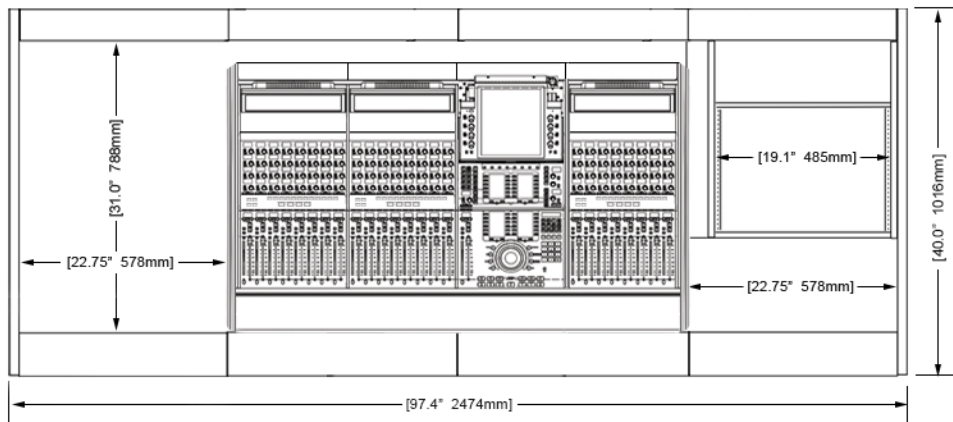

ECLIPSE console system features a sonically diffusive silhouette that minimizes acoustical influence while retaining important features of a large format console in the critical listening environment.

Creature comforts include full length padded armrest, smooth fingerprint resistant writing surfaces, ample leg room and smart optional accessories.

Cable management is integral to Eclipse console systems. Cable trays, removeable access panels, cable passes between racks and platforms allow for flexible, discreet cable routing.

Options and accessories include: Mahogany end panel trim, rail-mounted isolating speaker platforms, articulating monitor arms, off floor CPU, UPS mounting brackets, and more.