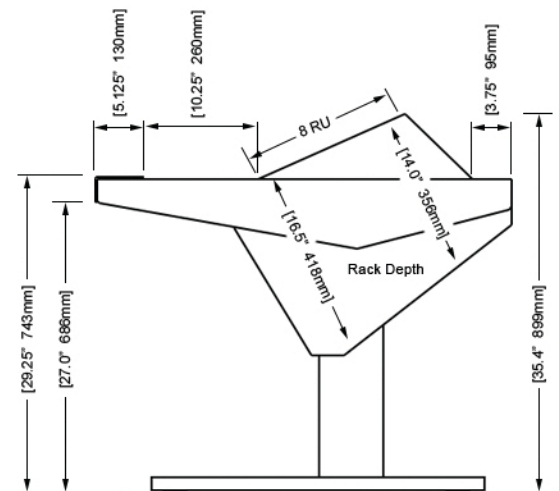

ECLIPSE

For AVID® S4 - 4ft base system

EG4-S4-4B-RR

GENERATION 4 Eclipse console system features a sonically diffusive silhouette that minimizes acoustical influence while retaining important features of a large format console in the critical listening environment.

Creature comforts include full length padded armrest, smooth fingerprint resistant writing surfaces, ample leg room and smart optional accessories.

Options and accessories include: Mahogany end panel trim, rail-mounted isolating speaker platforms, articulating monitor arms, off floor CPU, UPS mounting brackets, and more.