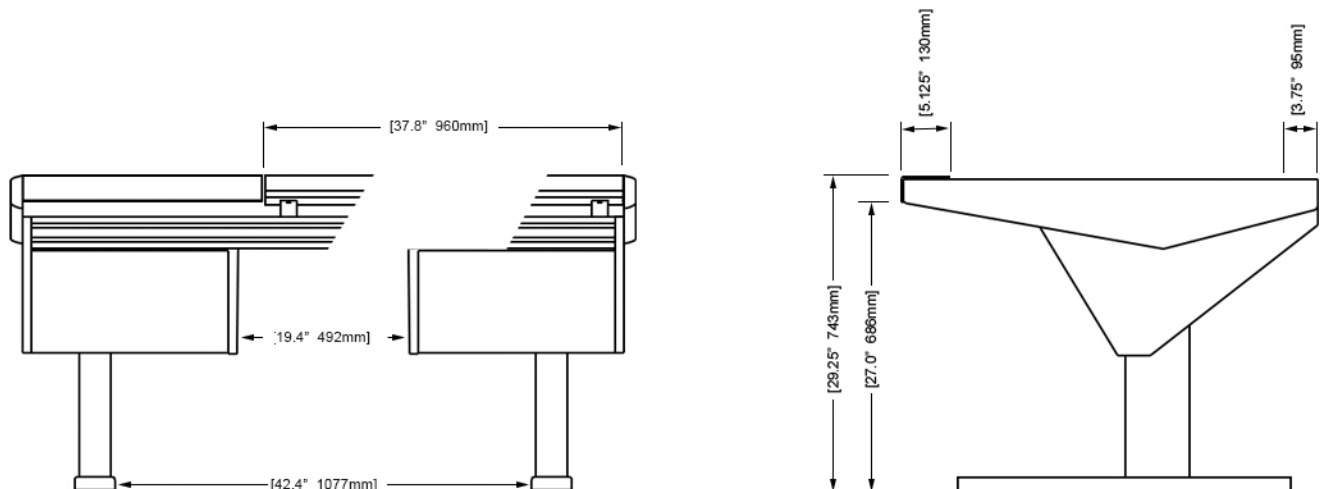

ECLIPSE console system features a sonically diffusive silhouette that minimizes acoustical influence while retaining important features of a large format console in the critical listening environment.

Creator comforts include full length padded armrest, smooth fingerprint resistant writing surfaces, ample leg room and smart optional accessories.

Cable management is integral to Eclipse console systems. Cable trays, removeable access panels, cable passes between racks and platforms allow for flexible, discreet cable routing.

Options and accessories include: Mahogany end panel trim, rail-mounted isolating speaker platforms, articulating monitor arms, off floor CPU, UPS mounting brackets, and more.