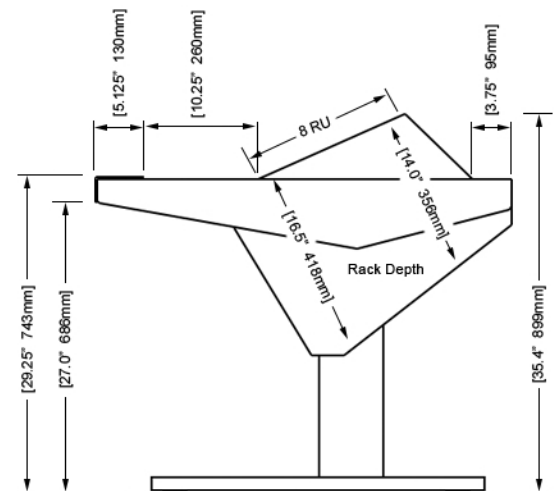

ECLIPSE console system features a sonically diffusive silhouette that minimizes acoustical influence while retaining important features of a large format console in the critical listening environment.

Creator comforts include full length padded armrest, smooth fingerprint resistant writing surfaces, ample leg room and smart optional accessories.

Cable management is integral to Eclipse console systems. Cable trays, removeable access panels, cable passes between racks and platforms allow for flexible, discreet cable routing.

Options and accessories include: Mahogany end panel trim, rail-mounted isolating speaker platforms, articulating monitor arms, off floor CPU, UPS mounting brackets, and more.