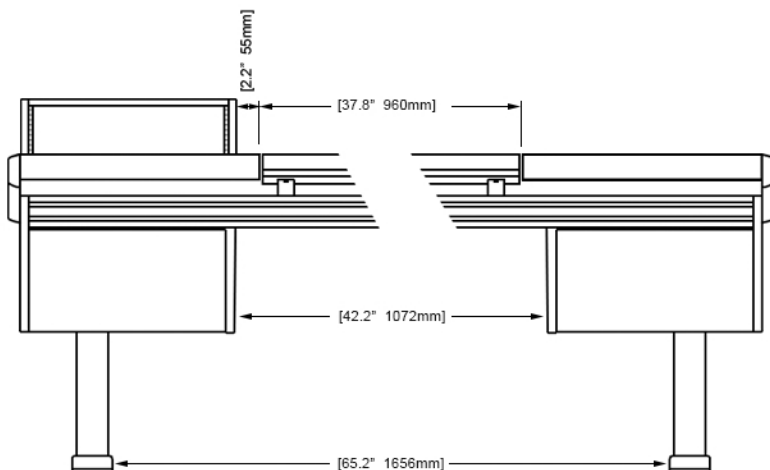

ECLIPSE console system features a sonically diffusive silhouette that minimizes acoustical influence while retaining important features of a large format console in the critical listening environment.

Creator comforts include full length padded armrest, smooth fingerprint resistant writing surfaces, ample leg room and smart optional accessories.

Cable management is integral to Eclipse console systems. Cable trays, removeable access panels, cable passes between racks and platforms allow for flexible, discreet cable routing.

Options and accessories include: Mahogany end panel trim, rail-mounted isolating speaker platforms, articulating monitor arms, off floor CPU, UPS mounting brackets, and more.