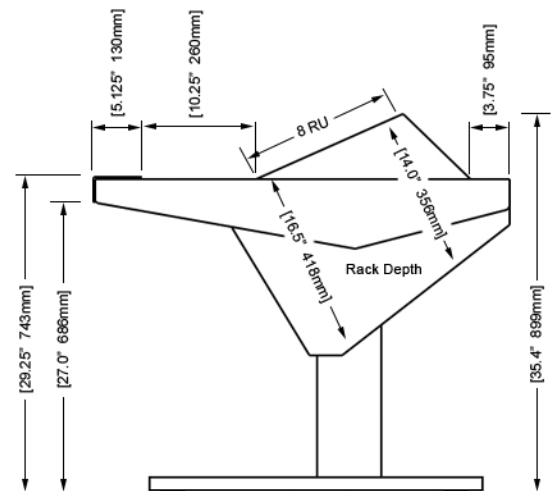

ECLIPSE console system features a sonically diffusive silhouette that minimizes acoustical influence while retaining important features of a large format console in the critical listening environment.

Creature comforts include full length padded armrest, smooth fingerprint resistant writing surfaces, ample leg room and smart optional accessories.

Cable management is integral to Eclipse console systems. Cable trays, removeable access panels, cable passes between racks and platforms allow for flexible, discreet cable routing.

Options and accessories include: Mahogany end panel trim, rail-mounted isolating speaker platforms, articulating monitor arms, off floor CPU, UPS mounting brackets, and more.