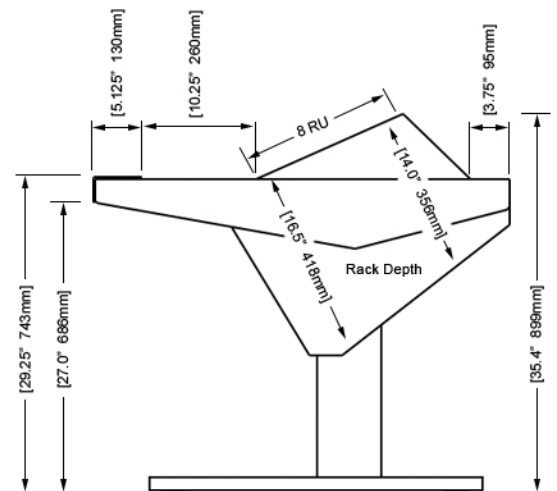

ECLIPSE console system features a sonically diffusive silhouette that minimizes acoustical influence while retaining important features of a large format console in the critical listening environment.

Creator comforts include full length padded armrest, smooth fingerprint resistant writing surfaces, ample leg room and smart optional accessories.

Cable management is integral to Eclipse console systems. Cable trays, removable access panels, cable passes between racks and platforms allow for flexible, discreet cable routing.

Options and accessories include: Mahogany end panel trim, rail-mounted isolating speaker platforms, articulating monitor arms, off floor CPU, UPS mounting brackets, and more.