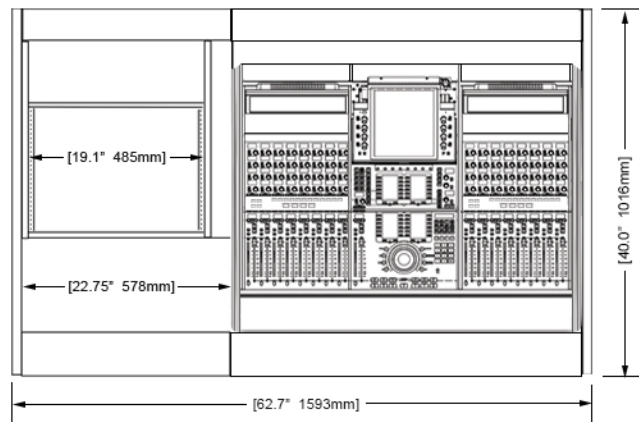

ECLIPSE console system features a sonically diffusive silhouette that minimizes acoustical influence while retaining important features of a large format console in the critical listening environment.

Creature comforts include full length padded armrest, smooth fingerprint resistant writing surfaces, ample leg room and smart optional accessories.

Cable management is integral to Eclipse console systems. Cable trays, removeable access panels, cable passes between racks and platforms allow for flexible, discreet cable routing.

Options and accessories include: Mahogany end panel trim, rail-mounted isolating speaker platforms, articulating monitor arms, off floor CPU, UPS mounting brackets, and more.