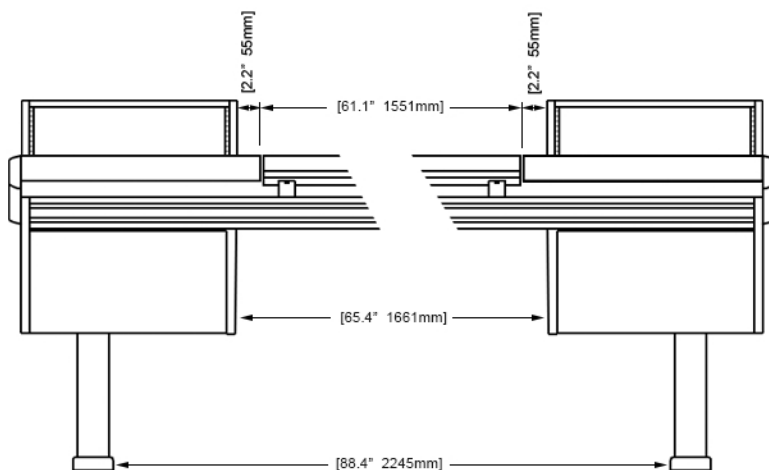

ECLIPSE console system features a sonically diffusive silhouette that minimizes acoustical influence while retaining important features of a large format console in the critical listening environment.

Creator comforts include full length padded armrest, smooth fingerprint resistant writing surfaces, ample leg room and smart optional accessories.

Cable management is integral to Eclipse console systems. Cable trays, removeable access panels, cable passes between racks and platforms allow for flexible, discreet cable routing.

Options and accessories include: Mahogany end panel trim, rail-mounted isolating speaker platforms, articulating monitor arms, off floor CPU, UPS mounting brackets, and more.