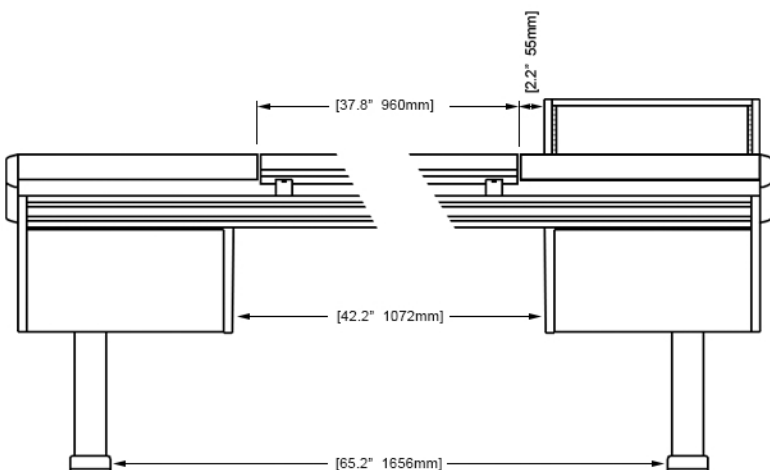

ECLIPSE console system features a sonically diffusive silhouette that minimizes acoustical influence while retaining important features of a large format console in the critical listening environment.

Creature comforts include full length padded armrest, smooth fingerprint resistant writing surfaces, ample leg room and smart optional accessories.

Cable management is integral to Eclipse console systems. Cable trays, removeable access panels, cable passes between racks and platforms allow for flexible, discreet cable routing.

Options and accessories include: Mahogany end panel trim, rail-mounted isolating speaker platforms, articulating monitor arms, off floor CPU, UPS mounting brackets, and more.