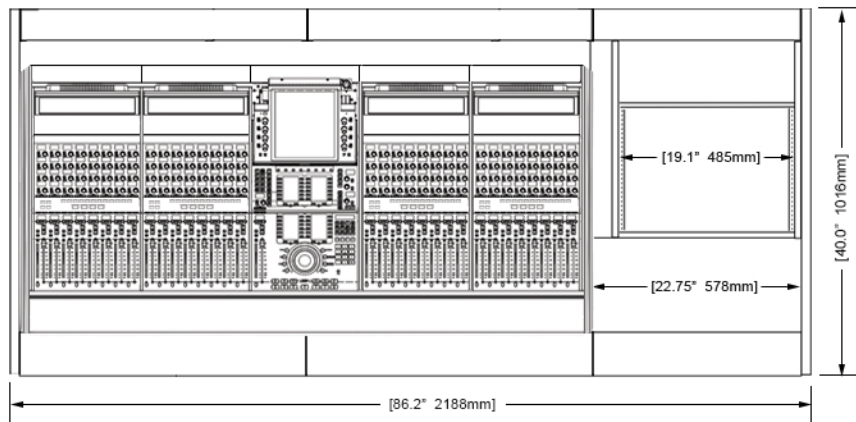

ECLIPSE console system features a sonically diffusive silhouette that minimizes acoustical influence while retaining important features of a large format console in the critical listening environment.

Creator comforts include full length padded armrest, smooth fingerprint resistant writing surfaces, ample leg room and smart optional accessories.

Cable management is integral to Eclipse console systems. Cable trays, removable access panels, cable passes between racks and platforms allow for flexible, discreet cable routing.

Options and accessories include: Mahogany end panel trim, rail-mounted isolating speaker platforms, articulating monitor arms, off floor CPU, UPS mounting brackets, and more.