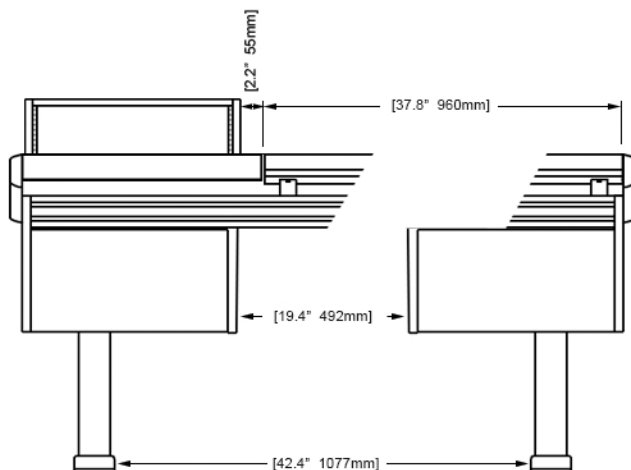

ECLIPSE console system features a sonically diffusive silhouette that minimizes acoustical influence while retaining important features of a large format console in the critical listening environment.

Creature comforts include full length padded armrest, smooth fingerprint resistant writing surfaces, ample leg room and smart optional accessories.

Cable management is integral to Eclipse console systems. Cable trays, removeable access panels, cable passes between racks and platforms allow for flexible, discreet cable routing.

Options and accessories include: Mahogany end panel trim, rail-mounted isolating speaker platforms, articulating monitor arms, off floor CPU, UPS mounting brackets, and more.