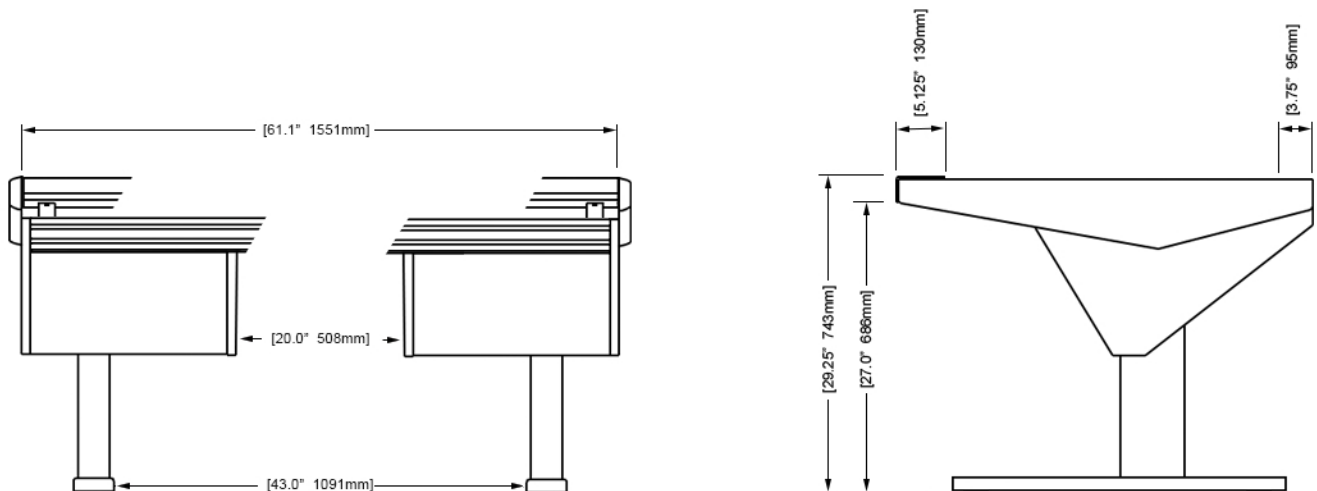

ECLIPSE console system features a sonically diffusive silhouette that minimizes acoustical influence while retaining important features of a large format console in the critical listening environment.

Creator comforts include full length padded armrest, smooth fingerprint resistant writing surfaces, ample leg room and smart optional accessories.

Cable management is integral to Eclipse console systems. Cable trays, removeable access panels, cable passes between racks and platforms allow for flexible, discreet cable routing.

Options and accessories include: Mahogany end panel trim, rail-mounted isolating speaker platforms, articulating monitor arms, off floor CPU, UPS mounting brackets, and more.