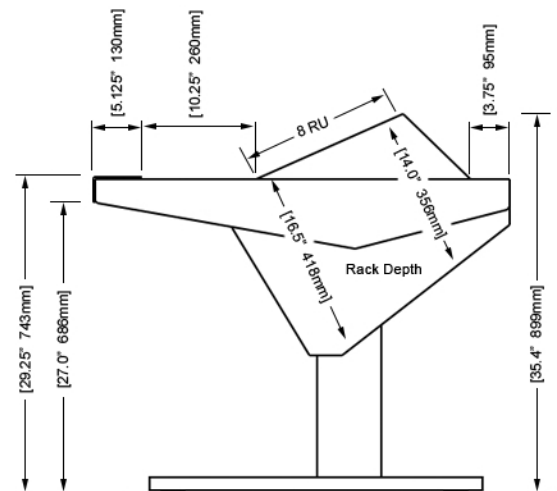

ECLIPSE

For AVID® S4 - 4ft base system

EG4-S4-4B-RD

ECLIPSE console system features a sonically diffusive silhouette that minimizes acoustical influence while retaining important features of a large format console in the critical listening environment.

Creature comforts include full length padded armrest, smooth fingerprint resistant writing surfaces, ample leg room and smart optional accessories.

Cable management is integral to Eclipse console systems. Cable trays, removeable access panels, cable passes between racks and platforms allow for flexible, discreet cable routing.

Options and accessories include: Mahogany end panel trim, rail-mounted isolating speaker platforms, articulating monitor arms, off floor CPU, UPS mounting brackets, and more.