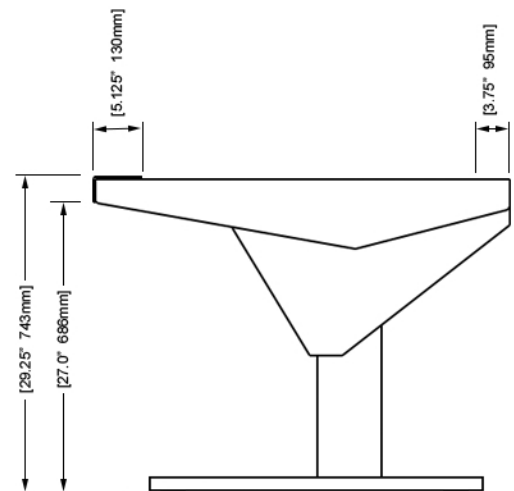

ECLIPSE console system features a sonically diffusive silhouette that minimizes acoustical influence while retaining important features of a large format console in the critical listening environment.

Creator comforts include full length padded armrest, smooth fingerprint resistant writing surfaces, ample leg room and smart optional accessories.

Cable management is integral to Eclipse console systems. Cable trays, removeable access panels, cable passes between racks and platforms allow for flexible, discreet cable routing.

Options and accessories include: Mahogany end panel trim, rail-mounted isolating speaker platforms, articulating monitor arms, off floor CPU, UPS mounting brackets, and more.