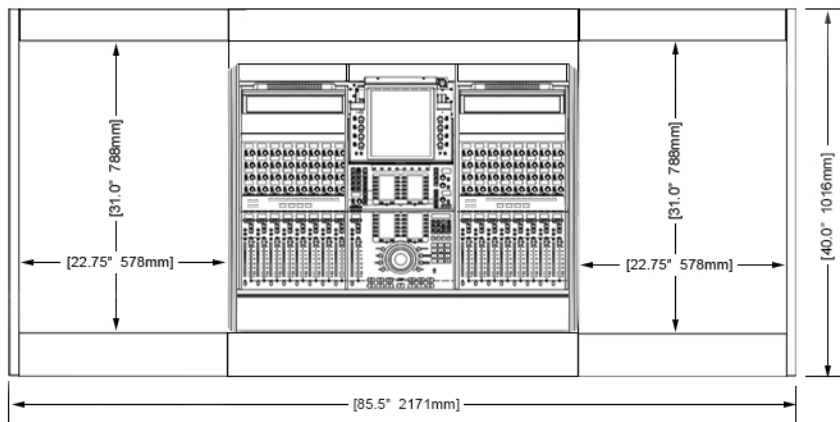

ECLIPSE console system features a sonically diffusive silhouette that minimizes acoustical influence while retaining important features of a large format console in the critical listening environment.

Creator comforts include full length padded armrest, smooth fingerprint resistant writing surfaces, ample leg room and smart optional accessories.

Cable management is integral to Eclipse console systems. Cable trays, removeable access panels, cable passes between racks and platforms allow for flexible, discreet cable routing.

Options and accessories include: Mahogany end panel trim, rail-mounted isolating speaker platforms, articulating monitor arms, off floor CPU, UPS mounting brackets, and more.