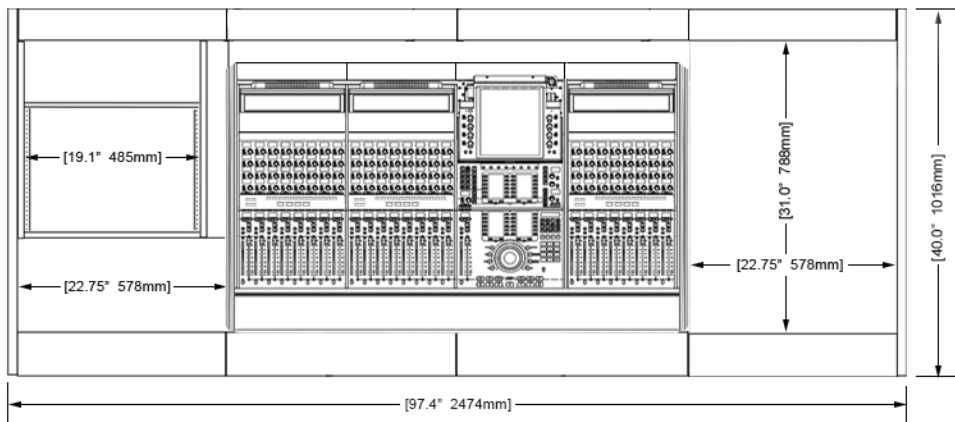

ECLIPSE

For AVID® S4 - 4ft base system

EG4-S4-4B-RD

ECLIPSE console system features a sonically diffusive silhouette that minimizes acoustical influence while retaining important features of a large format console in the critical listening environment.

Creature comforts include full length padded armrest, smooth fingerprint resistant writing surfaces, ample leg room and smart optional accessories.

Cable management is integral to Eclipse console systems. Cable trays, removeable access panels, cable passes between racks and platforms allow for flexible, discreet cable routing.

Options and accessories include: Mahogany end panel trim, rail-mounted isolating speaker platforms, articulating monitor arms, off floor CPU, UPS mounting brackets, and more.