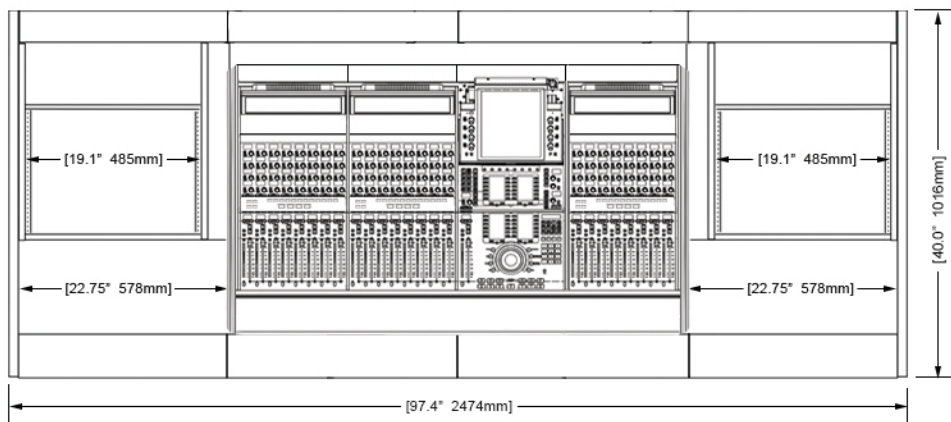

ECLIPSE

For AVID® S4 - 4ft base system

EG4-S4-4B-RR

GENERATION 4 Eclipse console system features a sonically diffusive silhouette that minimizes acoustical influence while retaining important features of a large format console in the critical listening environment.

Creature comforts include full length padded armrest, smooth fingerprint resistant writing surfaces, ample leg room and smart optional accessories.

Options and accessories include: Mahogany end panel trim, rail-mounted isolating speaker platforms, articulating monitor arms, off floor CPU, UPS mounting brackets, and more.