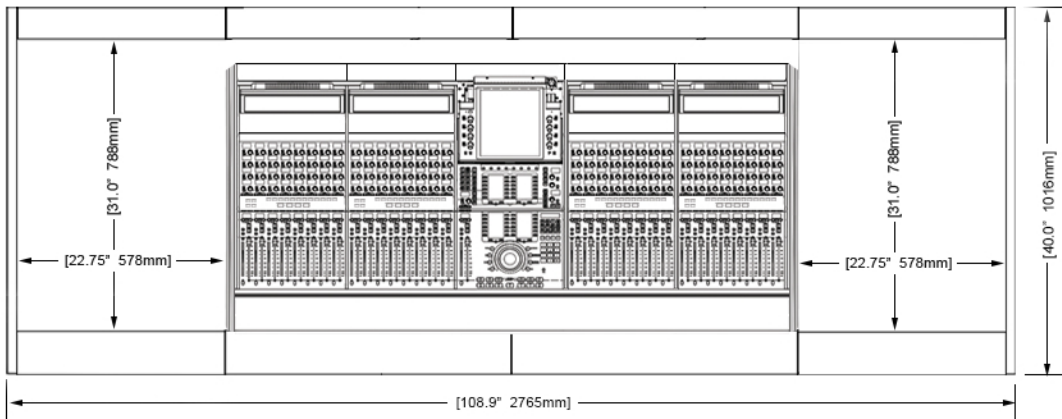

ECLIPSE

For AVID® S4 - 5ft base system

EG4-S4-5B-DD

ECLIPSE console system features a sonically diffusive silhouette that minimizes acoustical influence while retaining important features of a large format console in the critical listening environment.

Creature comforts include full length padded armrest, smooth fingerprint resistant writing surfaces, ample leg room and smart optional accessories.

Cable management is integral to Eclipse console systems. Cable trays, removable access panels, cable passes between racks and platforms allow for flexible, discreet cable routing.

Options and accessories include: Mahogany end panel trim, rail-mounted isolating speaker platforms, articulating monitor arms, off floor CPU, UPS mounting brackets, and more.