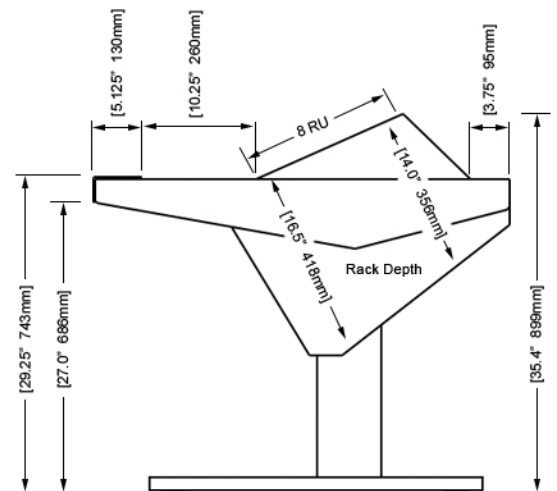

ECLIPSE console system features a sonically diffusive silhouette that minimizes acoustical influence while retaining important features of a large format console in the critical listening environment.

Creator comforts include full length padded armrest, smooth fingerprint resistant writing surfaces, ample leg room and smart optional accessories.

Cable management is integral to Eclipse console systems. Cable trays, removeable access panels, cable passes between racks and platforms allow for flexible, discreet cable routing.

Options and accessories include: Mahogany end panel trim, rail-mounted isolating speaker platforms, articulating monitor arms, off floor CPU, UPS mounting brackets, and more.