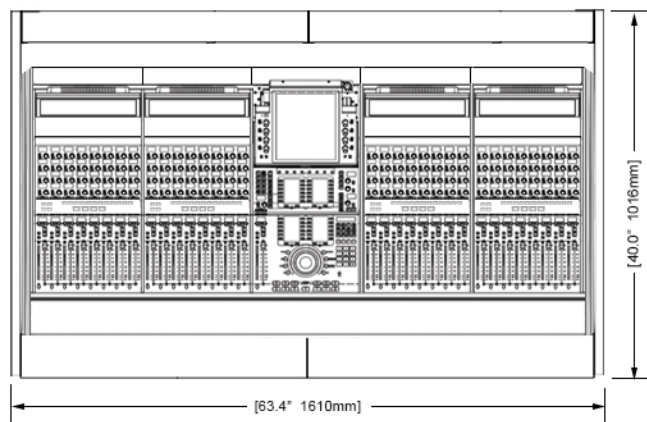

ECLIPSE console system features a sonically diffusive silhouette that minimizes acoustical influence while retaining important features of a large format console in the critical listening environment.

Creator comforts include full length padded armrest, smooth fingerprint resistant writing surfaces, ample leg room and smart optional accessories.

Cable management is integral to Eclipse console systems. Cable trays, removeable access panels, cable passes between racks and platforms allow for flexible, discreet cable routing.

Options and accessories include: Mahogany end panel trim, rail-mounted isolating speaker platforms, articulating monitor arms, off floor CPU, UPS mounting brackets, and more.