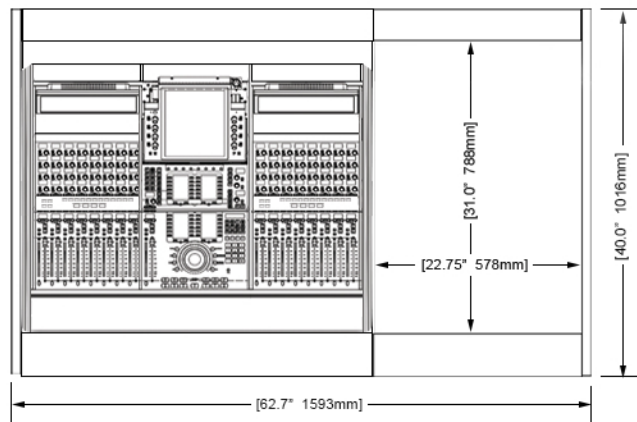

ECLIPSE console system features a sonically diffusive silhouette that minimizes acoustical influence while retaining important features of a large format console in the critical listening environment.

Creator comforts include full length padded armrest, smooth fingerprint resistant writing surfaces, ample leg room and smart optional accessories.

Cable management is integral to Eclipse console systems. Cable trays, removeable access panels, cable passes between racks and platforms allow for flexible, discreet cable routing.

Options and accessories include: Mahogany end panel trim, rail-mounted isolating speaker platforms, articulating monitor arms, off floor CPU, UPS mounting brackets, and more.