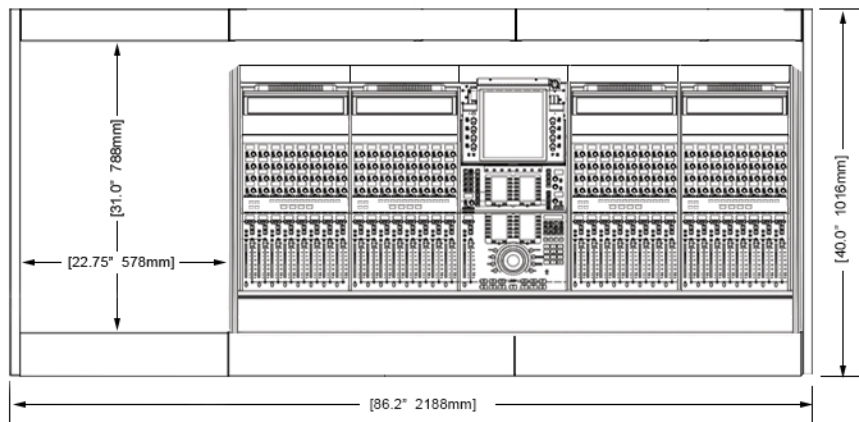

ECLIPSE console system features a sonically diffusive silhouette that minimizes acoustical influence while retaining important features of a large format console in the critical listening environment.

Creature comforts include full length padded armrest, smooth fingerprint resistant writing surfaces, ample leg room and smart optional accessories.

Cable management is integral to Eclipse console systems. Cable trays, removeable access panels, cable passes between racks and platforms allow for flexible, discreet cable routing.

Options and accessories include: Mahogany end panel trim, rail-mounted isolating speaker platforms, articulating monitor arms, off floor CPU, UPS mounting brackets, and more.