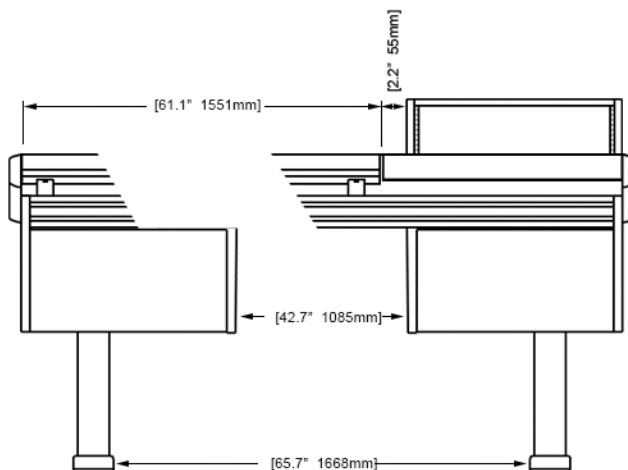

ECLIPSE console system features a sonically diffusive silhouette that minimizes acoustical influence while retaining important features of a large format console in the critical listening environment.

Creator comforts include full length padded armrest, smooth fingerprint resistant writing surfaces, ample leg room and smart optional accessories.

Cable management is integral to Eclipse console systems. Cable trays, removable access panels, cable passes between racks and platforms allow for flexible, discreet cable routing.

Options and accessories include: Mahogany end panel trim, rail-mounted isolating speaker platforms, articulating monitor arms, off floor CPU, UPS mounting brackets, and more.