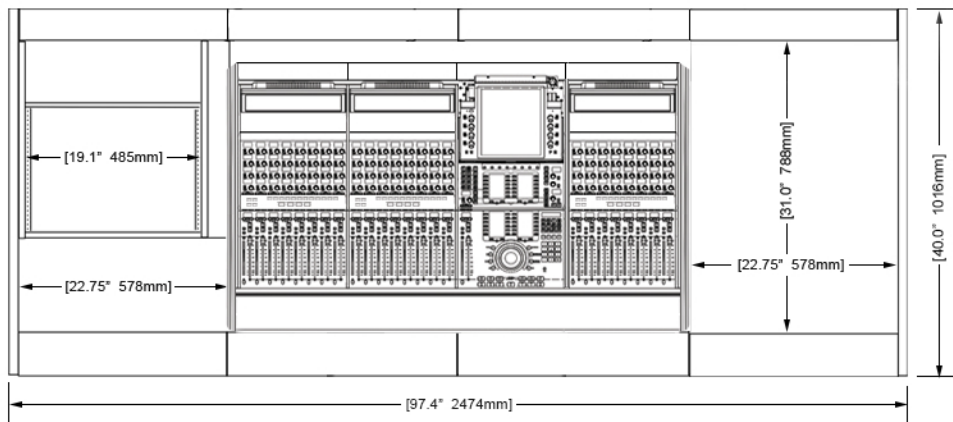

ECLIPSE

For AVID® S4 - 4ft base system

EG4-S4-4B-RD

ECLIPSE console system features a sonically diffusive silhouette that minimizes acoustical influence while retaining important features of a large format console in the critical listening environment.

Creature comforts include full length padded armrest, smooth fingerprint resistant writing surfaces, ample leg room and smart optional accessories.

Cable management is integral to Eclipse console systems. Cable trays, removeable access panels, cable passes between racks and platforms allow for flexible, discreet cable routing.

Options and accessories include: Mahogany end panel trim, rail-mounted isolating speaker platforms, articulating monitor arms, off floor CPU, UPS mounting brackets, and more.