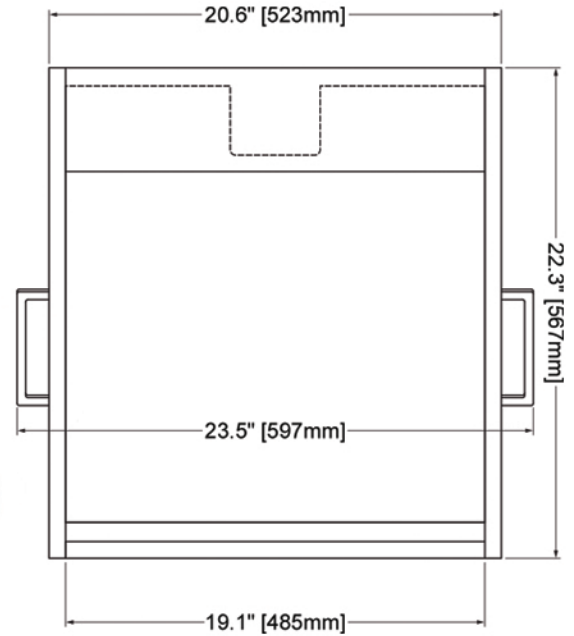

## ROLLING RACK

ER10-H

ECLIPSE Rolling Rack provides 10 RU of space in a convenient side car accessory that puts essential gear within reach when needed. Rolls smoothly and can fit under most desks, ER10-H offers locking casters, side handles, removable back panel, with concealed cable access.

250 lb weight capacity.

Top View

Side View

Front View