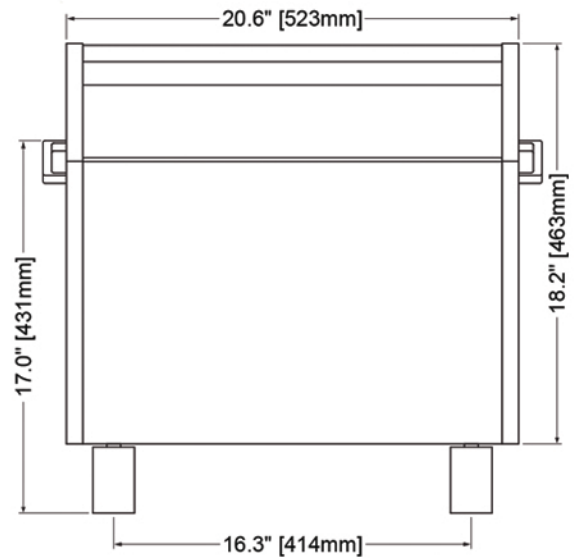

## ROLLING RACK

ER10-H

ECLIPSE Rolling Rack provides 10 RU of space in a convenient side car accessory that puts essential gear within reach when needed. Rolls smoothly and can fit under most desks, ER10-H offers locking casters, side handles, removable back panel, with concealed cable access.

250 lb weight capacity.

Top View

Side View

Front View