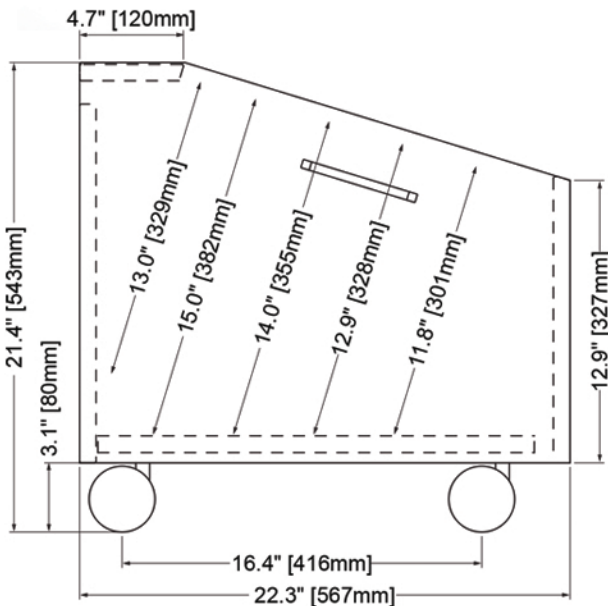

## ROLLING RACK

ER10-H

ECLIPSE Rolling Rack provides 10 RU of space in a convenient side car accessory that puts essential gear within reach when needed. Rolls smoothly and can fit under most desks, ER10-H offers locking casters, side handles, removable back panel, with concealed cable access.

250 lb weight capacity.

Top View

Side View

Front View