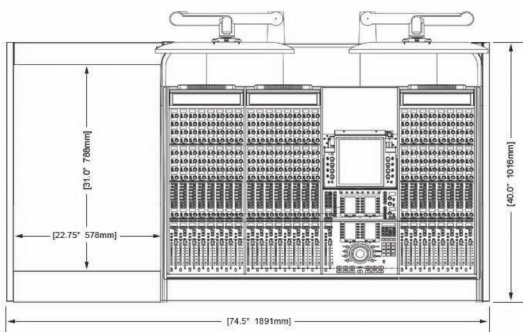

ECLIPSE

For AVID® S6

EG4-S6-4B-DN

ECLIPSE GENERATION 4 console system features a sonically diffusive silhouette that minimizes acoustical influence while retaining important features of a large format console in the critical listening environment.

Creature comforts include smooth fingerprint resistant writing surfaces, padded armrest, ample leg room and smart optional accessories.

Optional accessories include: Rail-mounted isolating speaker platforms, articulating monitor arms, off floor CPU mounting brackets, and mahogany trim options.