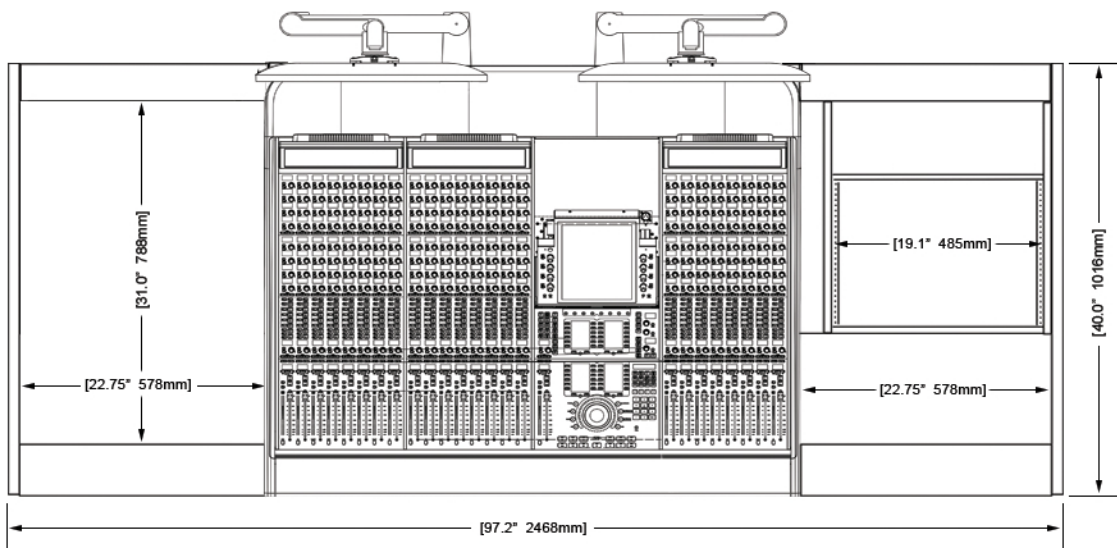

ECLIPSE console system features a sonically diffusive silhouette that minimizes acoustical influence while retaining important features of a large format console in the critical listening environment.

Creature comforts include padded armrest on racks and desk inserts, smooth fingerprint resistant writing surfaces, ample leg room and smart optional accessories.

Cable management is integral to Eclipse console systems. Cable trays, removable access panels, cable passes between racks and platforms allow for flexible, discreet cable routing.

Options and accessories include: Mahogany end panel trim, rail-mounted isolating speaker platforms, articulating monitor arms, off floor CPU, UPS mounting brackets, and more.