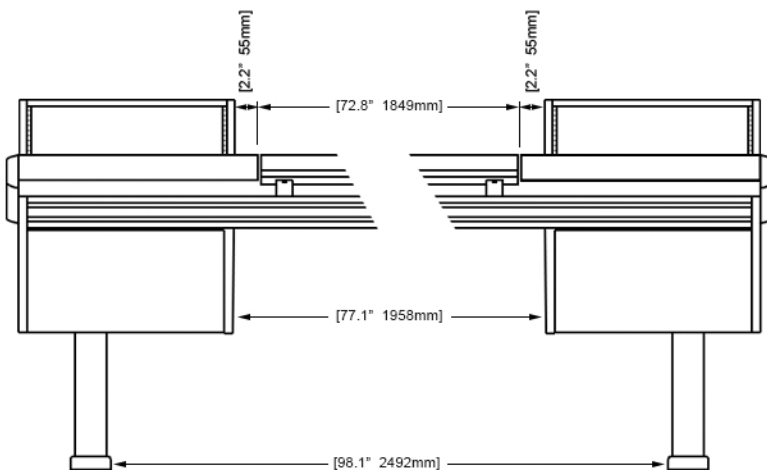

ECLIPSE console system features a sonically diffusive silhouette that minimizes acoustical influence while retaining important features of a large format console in the critical listening environment.

Creature comforts include padded armrest on racks and desk inserts, smooth fingerprint resistant writing surfaces, ample leg room and smart optional accessories.

Cable management is integral to Eclipse console systems. Cable trays, removable access panels, cable passes between racks and platforms allow for flexible, discreet cable routing.

Options and accessories include: Mahogany end panel trim, rail-mounted isolating speaker platforms, articulating monitor arms, off floor CPU, UPS mounting brackets, and more.