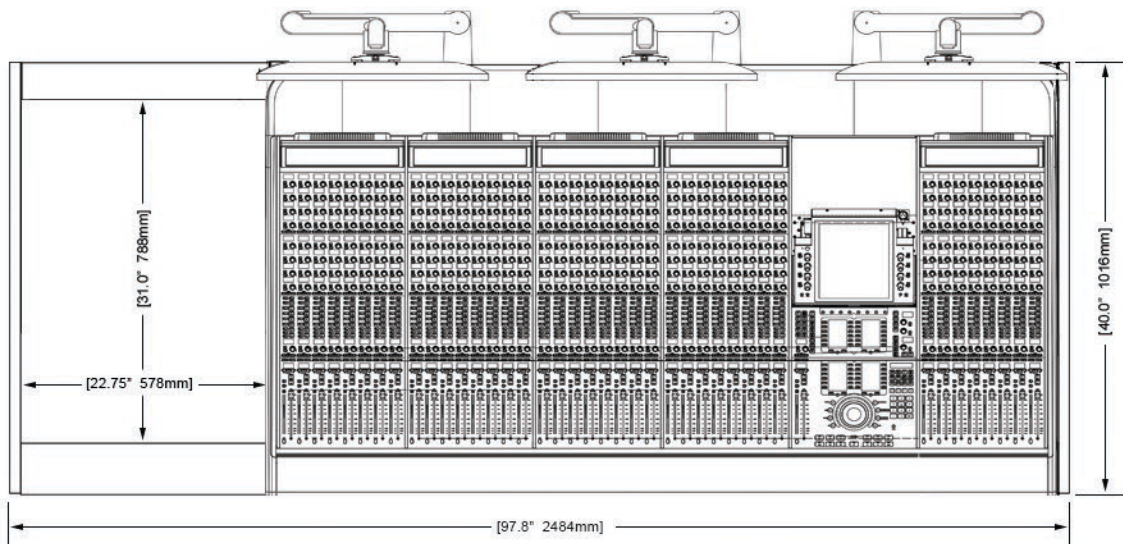

ECLIPSE

For AVID® S6

EG4-S6-6B-DN

ECLIPSE GENERATION 4 console system features a sonically diffusive silhouette that minimizes acoustical influence while retaining important features of a large format console in the critical listening environment.

Creature comforts include smooth fingerprint resistant writing surfaces, padded armrest, ample leg room and smart optional accessories.

Optional accessories include: Rail-mounted isolating speaker platforms, articulating monitor arms, off floor CPU mounting brackets, and mahogany trim options.