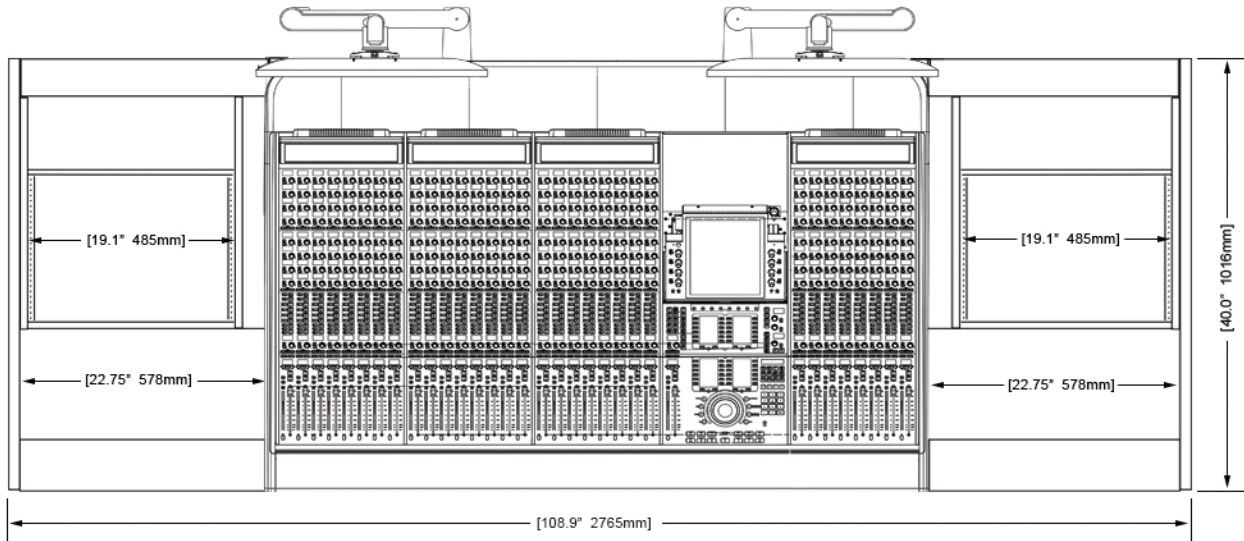

ECLIPSE console system features a sonically diffusive silhouette that minimizes acoustical influence while retaining important features of a large format console in the critical listening environment.

Creature comforts include padded armrest on racks and desk inserts, smooth fingerprint resistant writing surfaces, ample leg room and smart optional accessories.

Cable management is integral to Eclipse console systems. Cable trays, removable access panels, cable passes between racks and platforms allow for flexible, discreet cable routing.

Options and accessories include: Mahogany end panel trim, rail-mounted isolating speaker platforms, articulating monitor arms, off floor CPU, UPS mounting brackets, and more.