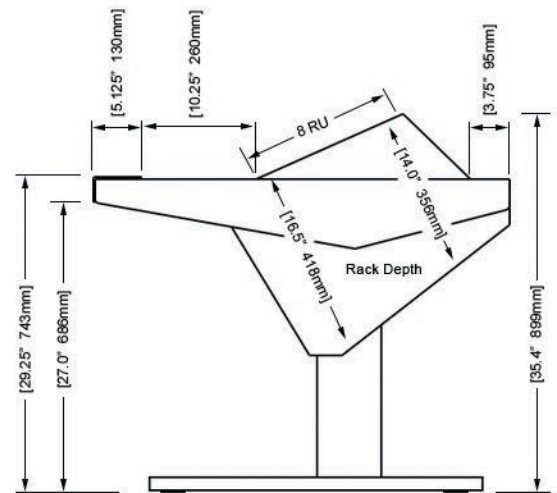

ECLIPSE GENERATION 4 console system features a sonically diffusive silhouette that minimizes acoustical influence while retaining important features of a large format console in the critical listening environment.

Creature comforts include smooth fingerprint resistant writing surfaces, padded armrest, ample leg room and smart optional accessories.

Optional accessories include: Rail-mounted isolating speaker platforms, articulating monitor arms, off floor CPU mounting brackets, and mahogany trim options.