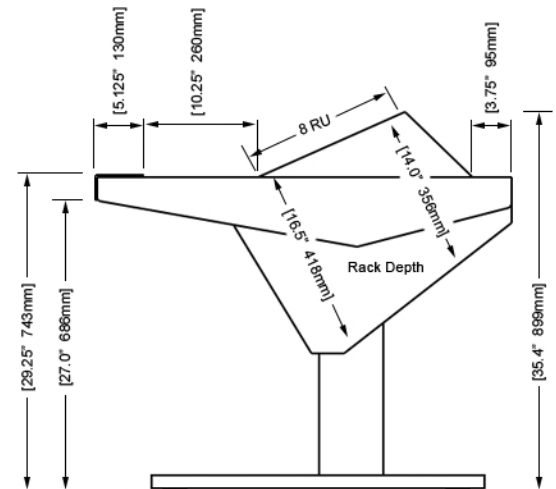

ECLIPSE console system features a sonically diffusive silhouette that minimizes acoustical influence while retaining important features of a large format console in the critical listening environment.

Creature comforts include padded armrest on racks and desk inserts, smooth fingerprint resistant writing surfaces, ample leg room and smart optional accessories.

Cable management is integral to Eclipse console systems. Cable trays, removable access panels, cable passes between racks and platforms allow for flexible, discreet cable routing.

Options and accessories include: Mahogany end panel trim, rail-mounted isolating speaker platforms, articulating monitor arms, off floor CPU, UPS mounting brackets, and more.