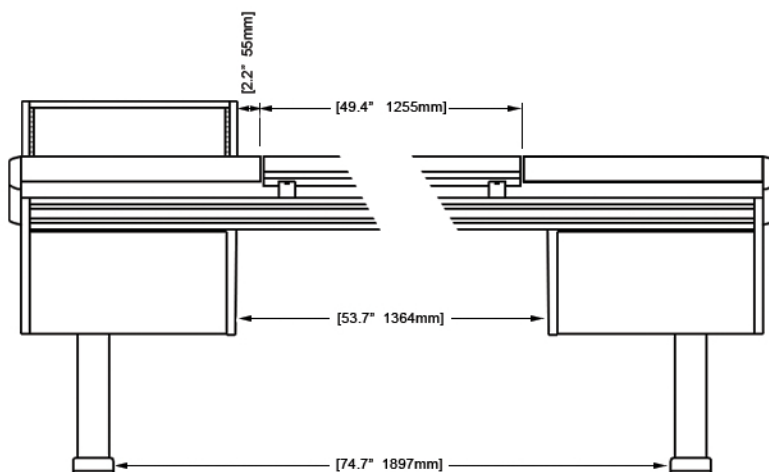

ECLIPSE console system features a sonically diffusive silhouette that minimizes acoustical influence while retaining important features of a large format console in the critical listening environment.

Creature comforts include padded armrest on racks and desk inserts, smooth fingerprint resistant writing surfaces, ample leg room and smart optional accessories.

Cable management is integral to Eclipse console systems. Cable trays, removable access panels, cable passes between racks and platforms allow for flexible, discreet cable routing.

Options and accessories include: Mahogany end panel trim, rail-mounted isolating speaker platforms, articulating monitor arms, off floor CPU, UPS mounting brackets, and more.