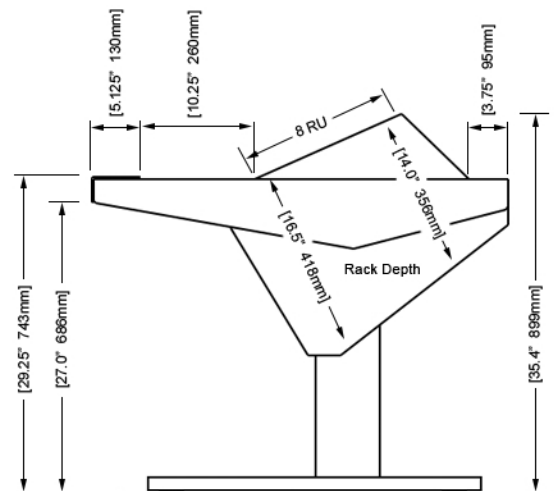

ECLIPSE

For AVID® S6

EG4-S6-9B-RD

ECLIPSE console system features a sonically diffusive silhouette that minimizes acoustical influence while retaining important features of a large format console in the critical listening environment.

Creature comforts include padded armrest on racks and desk inserts, smooth fingerprint resistant writing surfaces, ample leg room and smart optional accessories.

Cable management is integral to Eclipse console systems. Cable trays, removable access panels, cable passes between racks and platforms allow for flexible, discreet cable routing.

Options and accessories include: Mahogany end panel trim, rail-mounted isolating speaker platforms, articulating monitor arms, off floor CPU, UPS mounting brackets, and more.