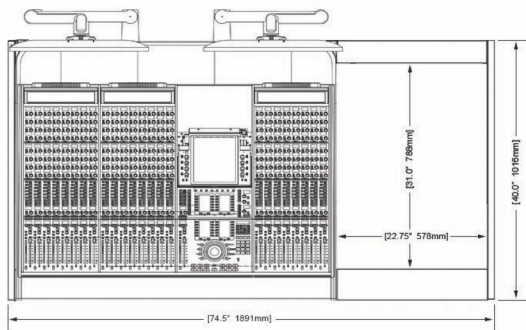

ECLIPSE

For AVID® S6

EG4-S6-4B-ND

ECLIPSE GENERATION 4 console system features a sonically diffusive silhouette that minimizes acoustical influence while retaining important features of a large format console in the critical listening environment.

Creature comforts include smooth fingerprint resistant writing surfaces, padded armrest, ample leg room and smart optional accessories.

Optional accessories include: Rail-mounted isolating speaker platforms, articulating monitor arms, off floor CPU mounting brackets, and mahogany trim options.