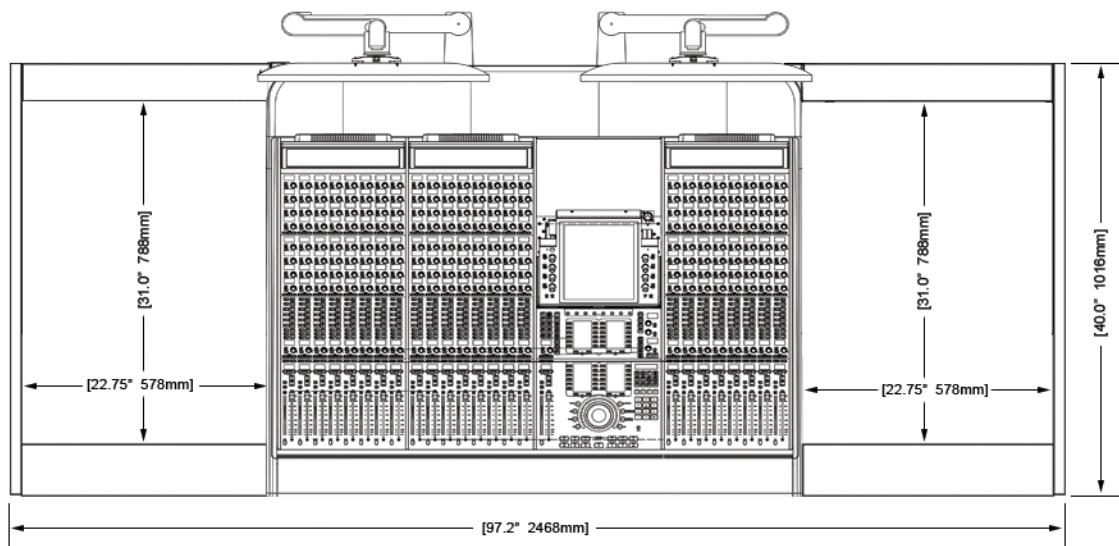

ECLIPSE console system features a sonically diffusive silhouette that minimizes acoustical influence while retaining important features of a large format console in the critical listening environment.

Creature comforts include padded armrest on racks and desk inserts, smooth fingerprint resistant writing surfaces, ample leg room and smart optional accessories.

Cable management is integral to Eclipse console systems. Cable trays, removable access panels, cable passes between racks and platforms allow for flexible, discreet cable routing.

Options and accessories include: Mahogany end panel trim, rail-mounted isolating speaker platforms, articulating monitor arms, off floor CPU, UPS mounting brackets, and more.