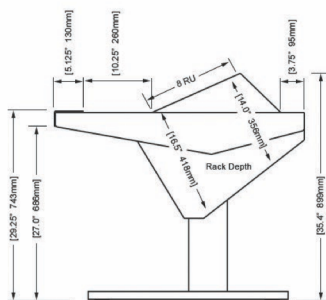

ECLIPSE GENERATION 4 console system features a sonically diffusive silhouette that minimizes acoustical influence while retaining important features of a large format console in the critical listening environment.

Creature comforts include smooth fingerprint resistant writing surfaces, padded armrest, ample leg room and smart optional accessories.

Optional accessories include: Rail-mounted isolating speaker platforms, articulating monitor arms, off floor CPU mounting brackets, and mahogany trim options.