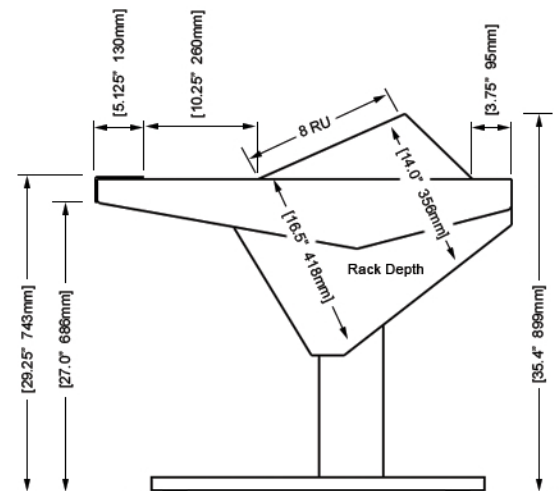

ECLIPSE console system features a sonically diffusive silhouette that minimizes acoustical influence while retaining important features of a large format console in the critical listening environment.

Creature comforts include padded armrest on racks and desk inserts, smooth fingerprint resistant writing surfaces, ample leg room and smart optional accessories.

Cable management is integral to Eclipse console systems. Cable trays, removable access panels, cable passes between racks and platforms allow for flexible, discreet cable routing.

Options and accessories include: Mahogany end panel trim, rail-mounted isolating speaker platforms, articulating monitor arms, off floor CPU, UPS mounting brackets, and more.