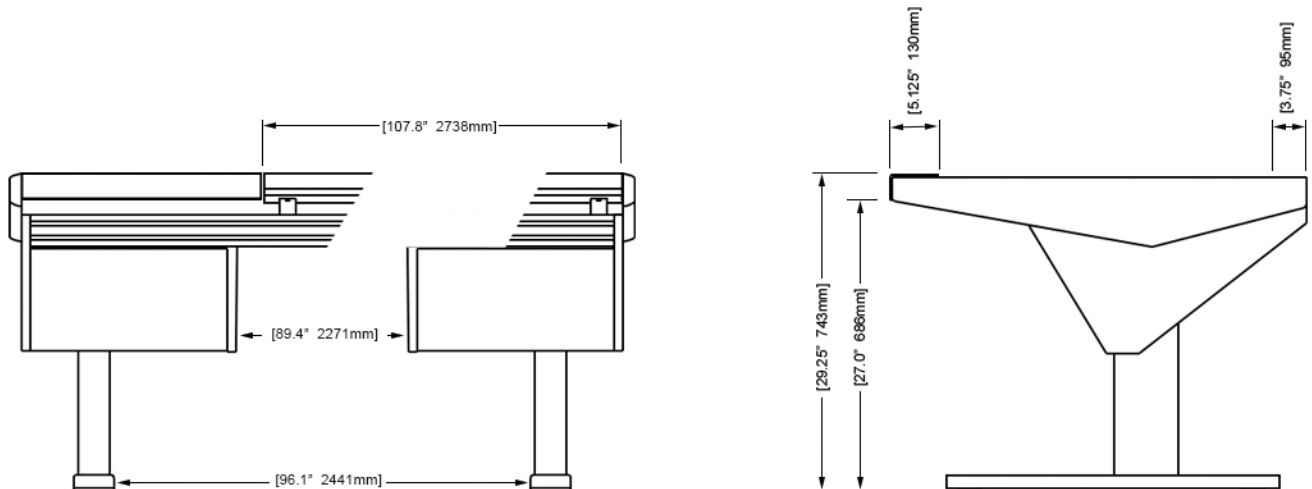

ECLIPSE console system features a sonically diffusive silhouette that minimizes acoustical influence while retaining important features of a large format console in the critical listening environment.

Creature comforts include padded armrest on racks and desk inserts, smooth fingerprint resistant writing surfaces, ample leg room and smart optional accessories.

Cable management is integral to Eclipse console systems. Cable trays, removable access panels, cable passes between racks and platforms allow for flexible, discreet cable routing.

Options and accessories include: Mahogany end panel trim, rail-mounted isolating speaker platforms, articulating monitor arms, off floor CPU, UPS mounting brackets, and more.