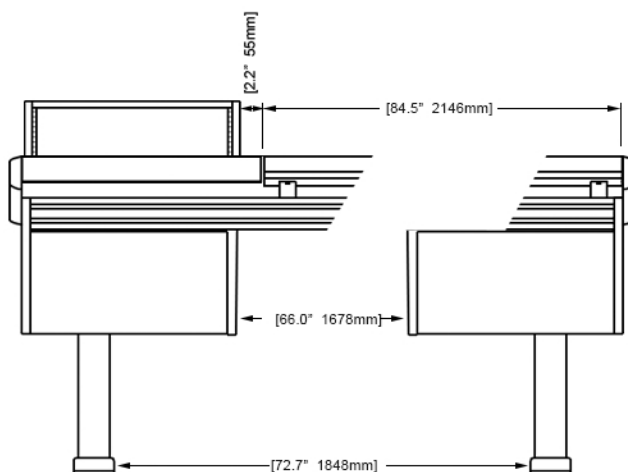

ECLIPSE

For AVID® S6

EG4-S6-7B-RN

ECLIPSE GENERATION 4 console system features a sonically diffusive silhouette that minimizes acoustical influence while retaining important features of a large format console in the critical listening environment.

Creature comforts include smooth fingerprint resistant writing surfaces, padded armrest, ample leg room and smart optional accessories.

Optional accessories include: Rail-mounted isolating speaker platforms, articulating monitor arms, off floor CPU mounting brackets, and mahogany trim options.