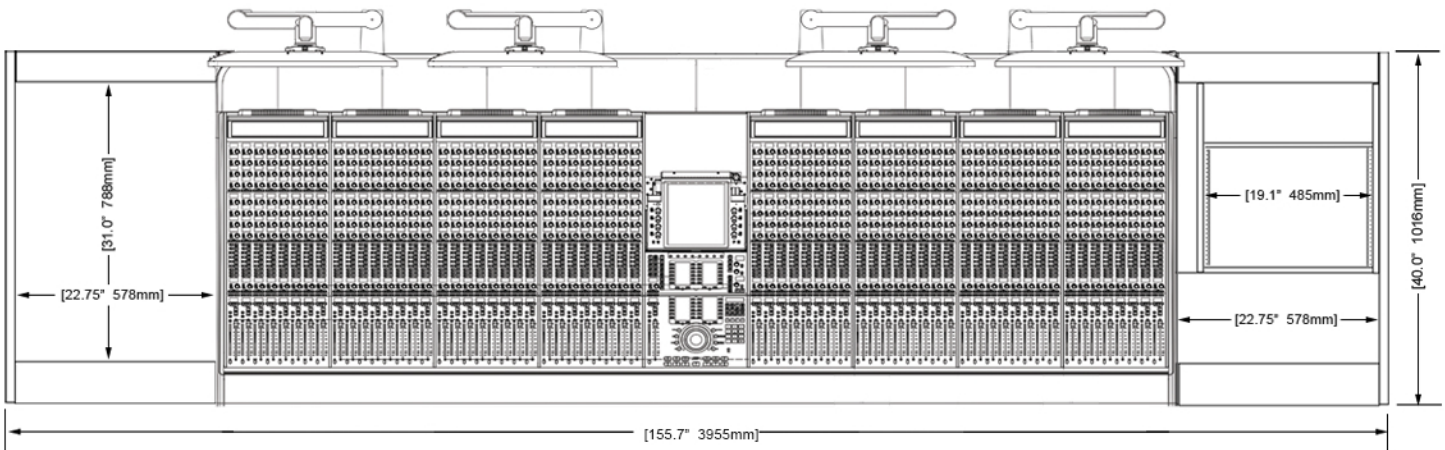

ECLIPSE

For AVID® S6

EG4-S6-9B-DR

ECLIPSE console system features a sonically diffusive silhouette that minimizes acoustical influence while retaining important features of a large format console in the critical listening environment.

Creature comforts include padded armrest on racks and desk inserts, smooth fingerprint resistant writing surfaces, ample leg room and smart optional accessories.

Cable management is integral to Eclipse console systems. Cable trays, removable access panels, cable passes between racks and platforms allow for flexible, discreet cable routing.

Options and accessories include: Mahogany end panel trim, rail-mounted isolating speaker platforms, articulating monitor arms, off floor CPU, UPS mounting brackets, and more.