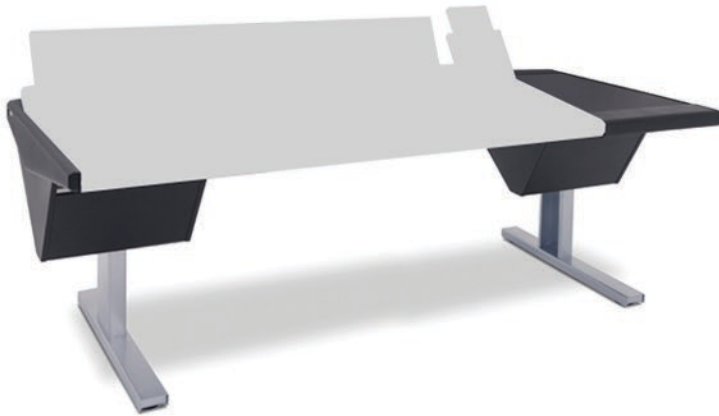

ECLIPSE

For AVID® S6

EG4-S6-6B-ND

ECLIPSE GENERATION 4 console system features a sonically diffusive silhouette that minimizes acoustical influence while retaining important features of a large format console in the critical listening environment.

Creature comforts include smooth fingerprint resistant writing surfaces, padded armrest, ample leg room and smart optional accessories.

Optional accessories include: Rail-mounted isolating speaker platforms, articulating monitor arms, off floor CPU mounting brackets, and mahogany trim options.