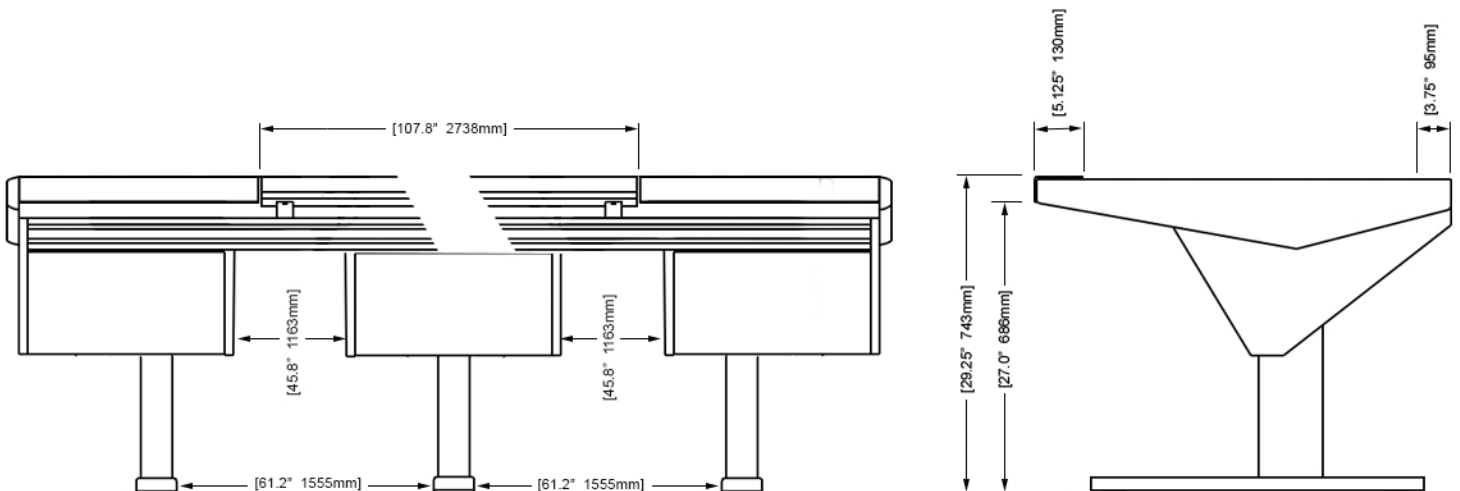

ECLIPSE console system features a sonically diffusive silhouette that minimizes acoustical influence while retaining important features of a large format console in the critical listening environment.

Creature comforts include padded armrest on racks and desk inserts, smooth fingerprint resistant writing surfaces, ample leg room and smart optional accessories.

Cable management is integral to Eclipse console systems. Cable trays, removable access panels, cable passes between racks and platforms allow for flexible, discreet cable routing.

Options and accessories include: Mahogany end panel trim, rail-mounted isolating speaker platforms, articulating monitor arms, off floor CPU, UPS mounting brackets, and more.