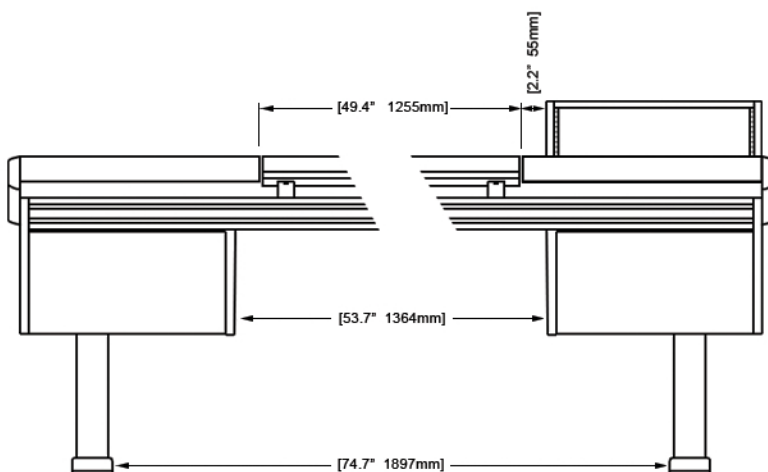

ECLIPSE console system features a sonically diffusive silhouette that minimizes acoustical influence while retaining important features of a large format console in the critical listening environment.

Creature comforts include padded armrest on racks and desk inserts, smooth fingerprint resistant writing surfaces, ample leg room and smart optional accessories.

Cable management is integral to Eclipse console systems. Cable trays, removable access panels, cable passes between racks and platforms allow for flexible, discreet cable routing.

Options and accessories include: Mahogany end panel trim, rail-mounted isolating speaker platforms, articulating monitor arms, off floor CPU, UPS mounting brackets, and more.