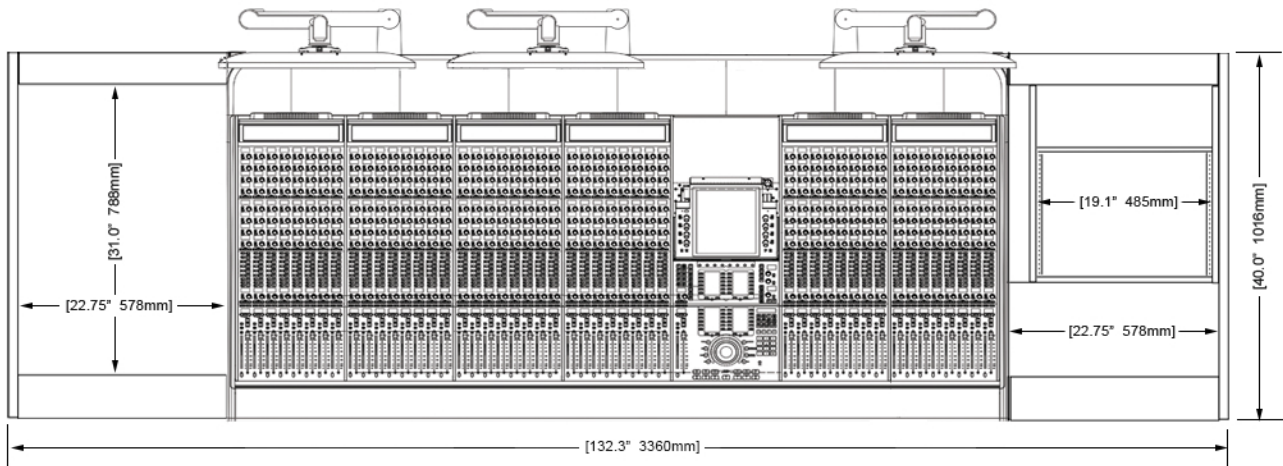

ECLIPSE GENERATION 4 console system features a sonically diffusive silhouette that minimizes acoustical influence while retaining important features of a large format console in the critical listening environment.

Creature comforts include smooth fingerprint resistant writing surfaces, padded armrest, ample leg room and smart optional accessories.

Optional accessories include: Rail-mounted isolating speaker platforms, articulating monitor arms, off floor CPU mounting brackets, and mahogany trim options.