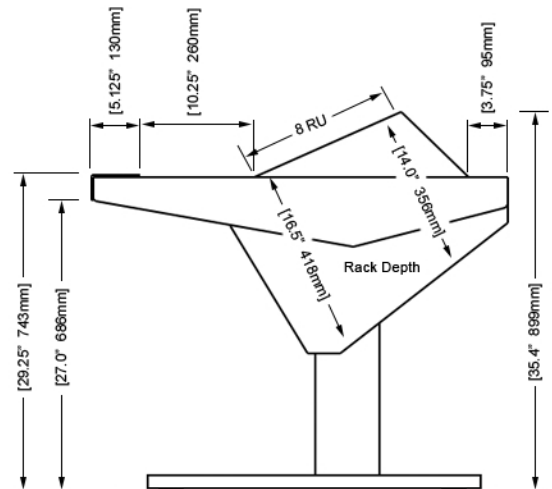

ECLIPSE For AVID® S6

EG4-S6-9B-NR

ECLIPSE console system features a sonically diffusive silhouette that minimizes acoustical influence while retaining important features of a large format console in the critical listening environment.

Creature comforts include padded armrest on racks and desk inserts, smooth fingerprint resistant writing surfaces, ample leg room and smart optional accessories.

Cable management is integral to Eclipse console systems. Cable trays, removable access panels, cable passes between racks and platforms allow for flexible, discreet cable routing.

Options and accessories include: Mahogany end panel trim, rail-mounted isolating speaker platforms, articulating monitor arms, off floor CPU, UPS mounting brackets, and more.