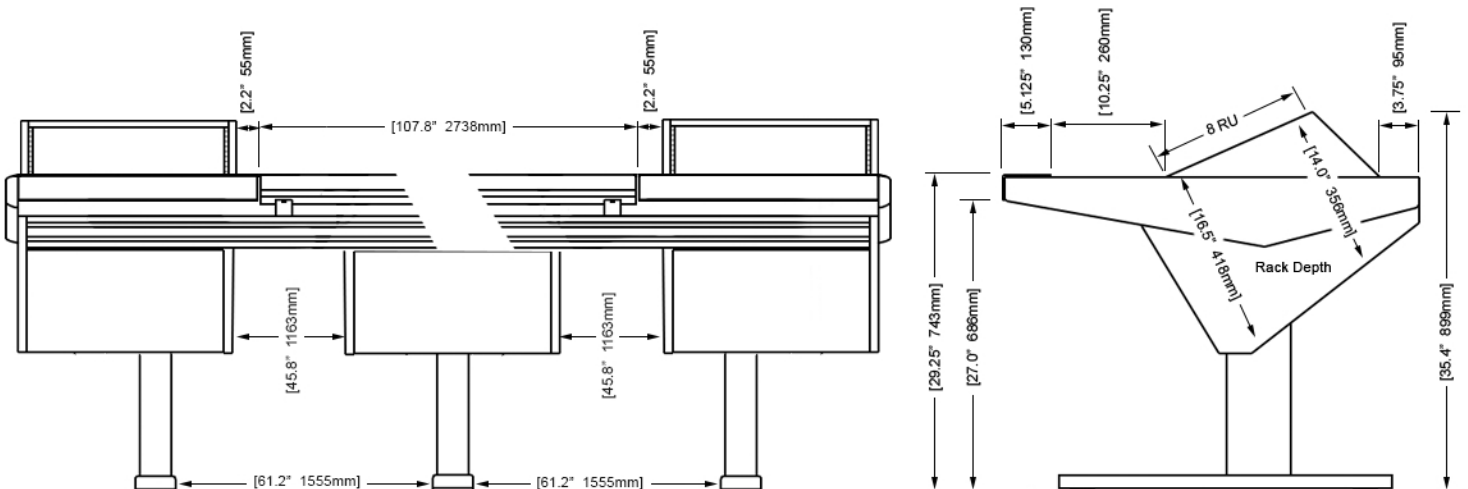

ECLIPSE

For AVID® S6

EG4-S6-9B-RR

ECLIPSE console system features a sonically diffusive silhouette that minimizes acoustical influence while retaining important features of a large format console in the critical listening environment.

Creator comforts include padded armrest on racks and desk inserts, smooth fingerprint resistant writing surfaces, ample leg room and smart optional accessories.

Cable management is integral to Eclipse console systems. Cable trays, removable access panels, cable passes between racks and platforms allow for flexible, discreet cable routing.

Options and accessories include: Mahogany end panel trim, rail-mounted isolating speaker platforms, articulating monitor arms, off floor CPU, UPS mounting brackets, and more.