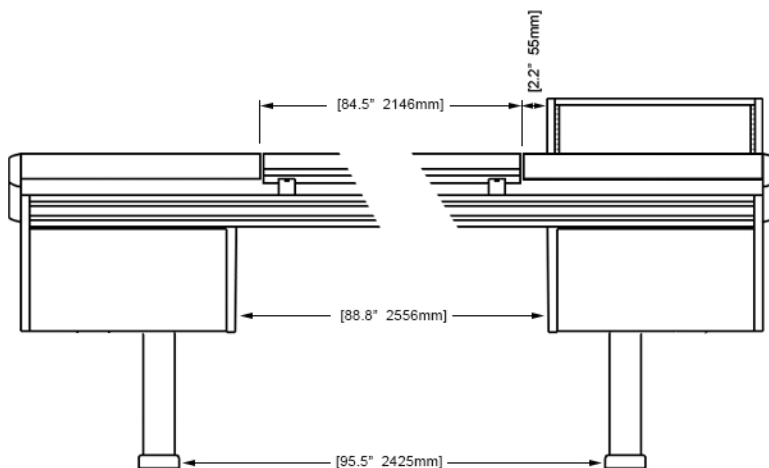

ECLIPSE GENERATION 4 console system features a sonically diffusive silhouette that minimizes acoustical influence while retaining important features of a large format console in the critical listening environment.

Creature comforts include smooth fingerprint resistant writing surfaces, padded armrest, ample leg room and smart optional accessories.

Optional accessories include: Rail-mounted isolating speaker platforms, articulating monitor arms, off floor CPU mounting brackets, and mahogany trim options.