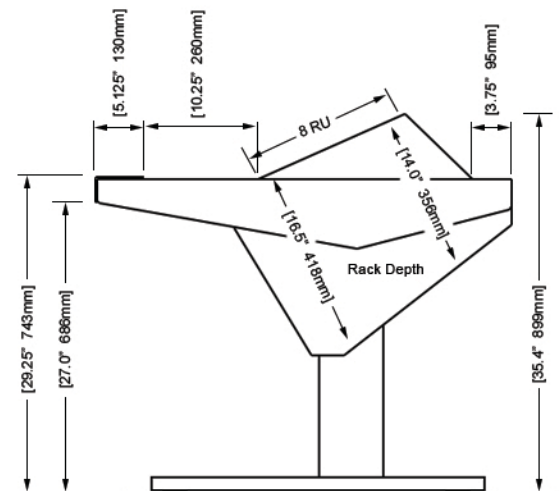

ECLIPSE console system features a sonically diffusive silhouette that minimizes acoustical influence while retaining important features of a large format console in the critical listening environment.

Creature comforts include padded armrest on racks and desk inserts, smooth fingerprint resistant writing surfaces, ample leg room and smart optional accessories.

Cable management is integral to Eclipse console systems. Cable trays, removable access panels, cable passes between racks and platforms allow for flexible, discreet cable routing.

Options and accessories include: Mahogany end panel trim, rail-mounted isolating speaker platforms, articulating monitor arms, off floor CPU, UPS mounting brackets, and more.