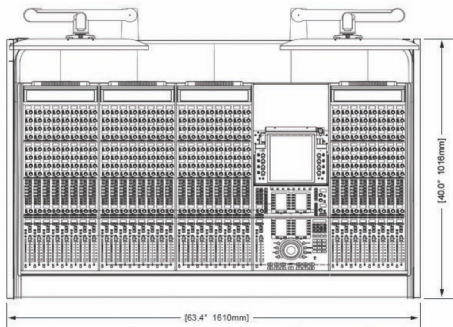

ECLIPSE

For AVID® S6

EG4-S6-5B-NN

ECLIPSE GENERATION 4 console system features a sonically diffusive silhouette that minimizes acoustical influence while retaining important features of a large format console in the critical listening environment.

Optional accessories include: Rail-mounted isolating speaker platforms, articulating monitor arms, off floor CPU mounting brackets, and mahogany trim options.