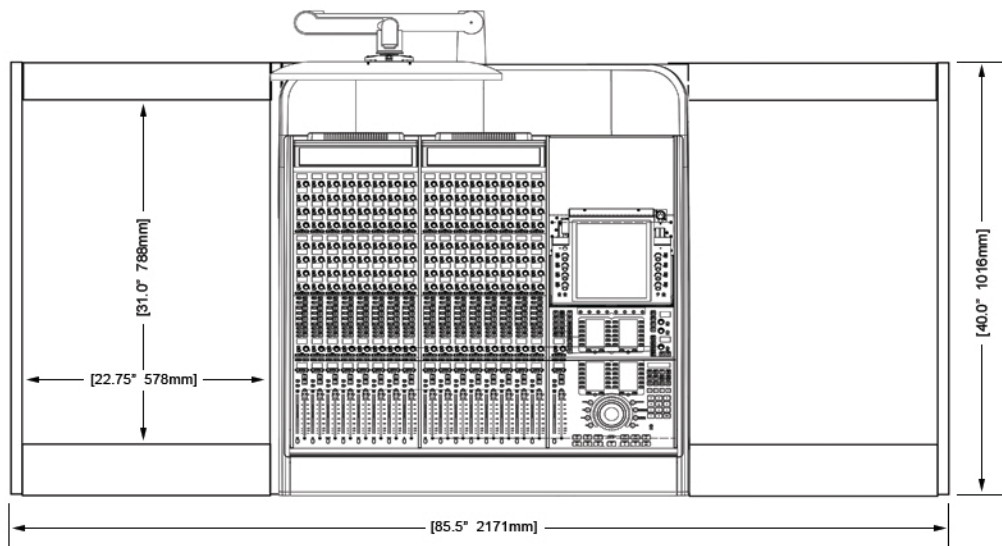

ECLIPSE console system features a sonically diffusive silhouette that minimizes acoustical influence while retaining important features of a large format console in the critical listening environment.

Creature comforts include padded armrest on racks and desk inserts, smooth fingerprint resistant writing surfaces, ample leg room and smart optional accessories.

Cable management is integral to Eclipse console systems. Cable trays, removable access panels, cable passes between racks and platforms allow for flexible, discreet cable routing.

Options and accessories include: Mahogany end panel trim, rail-mounted isolating speaker platforms, articulating monitor arms, off floor CPU, UPS mounting brackets, and more.