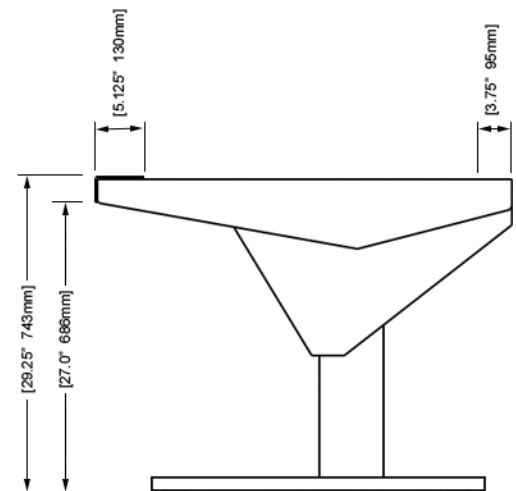

ECLIPSE console system features a sonically diffusive silhouette that minimizes acoustical influence while retaining important features of a large format console in the critical listening environment.

Creature comforts include padded armrest on racks and desk inserts, smooth fingerprint resistant writing surfaces, ample leg room and smart optional accessories.

Cable management is integral to Eclipse console systems. Cable trays, removable access panels, cable passes between racks and platforms allow for flexible, discreet cable routing.

Options and accessories include: Mahogany end panel trim, rail-mounted isolating speaker platforms, articulating monitor arms, off floor CPU, UPS mounting brackets, and more.