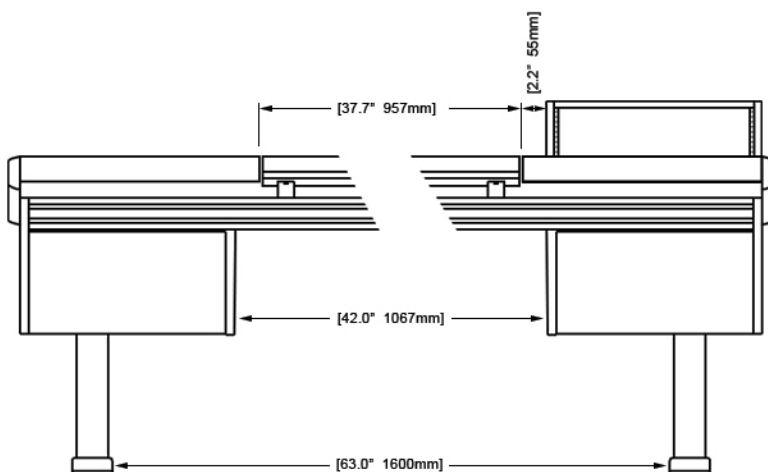

ECLIPSE console system features a sonically diffusive silhouette that minimizes acoustical influence while retaining important features of a large format console in the critical listening environment.

Creature comforts include padded armrest on racks and desk inserts, smooth fingerprint resistant writing surfaces, ample leg room and smart optional accessories.

Cable management is integral to Eclipse console systems. Cable trays, removable access panels, cable passes between racks and platforms allow for flexible, discreet cable routing.

Options and accessories include: Mahogany end panel trim, rail-mounted isolating speaker platforms, articulating monitor arms, off floor CPU, UPS mounting brackets, and more.