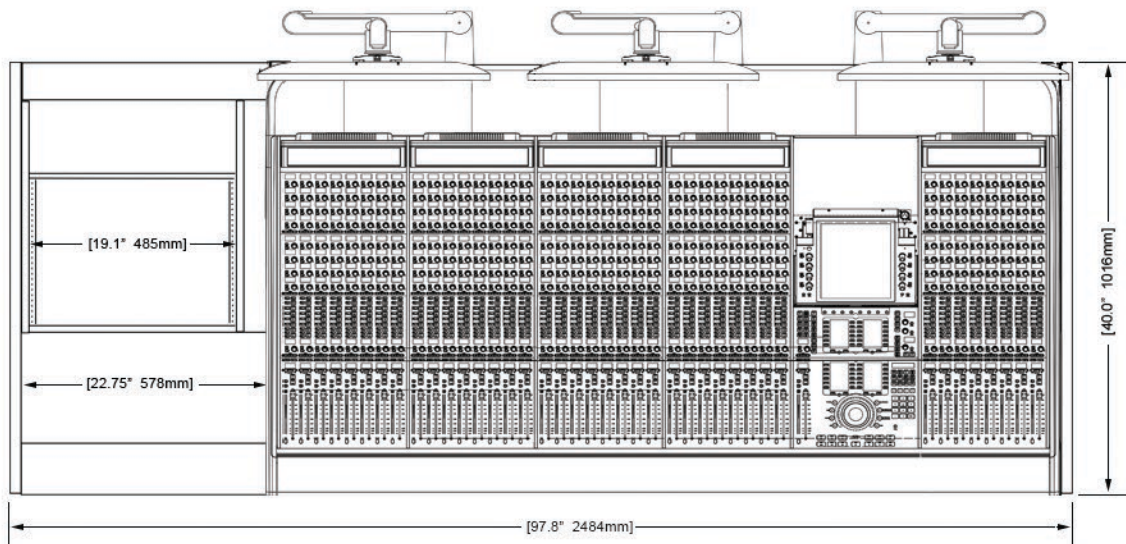

ECLIPSE

For AVID® S6

EG4-S6-6B-RN

ECLIPSE GENERATION 4 console system features a sonically diffusive silhouette that minimizes acoustical influence while retaining important features of a large format console in the critical listening environment.

Creature comforts include smooth fingerprint resistant writing surfaces, padded armrest, ample leg room and smart optional accessories.

Optional accessories include: Rail-mounted isolating speaker platforms, articulating monitor arms, off floor CPU mounting brackets, and mahogany trim options.