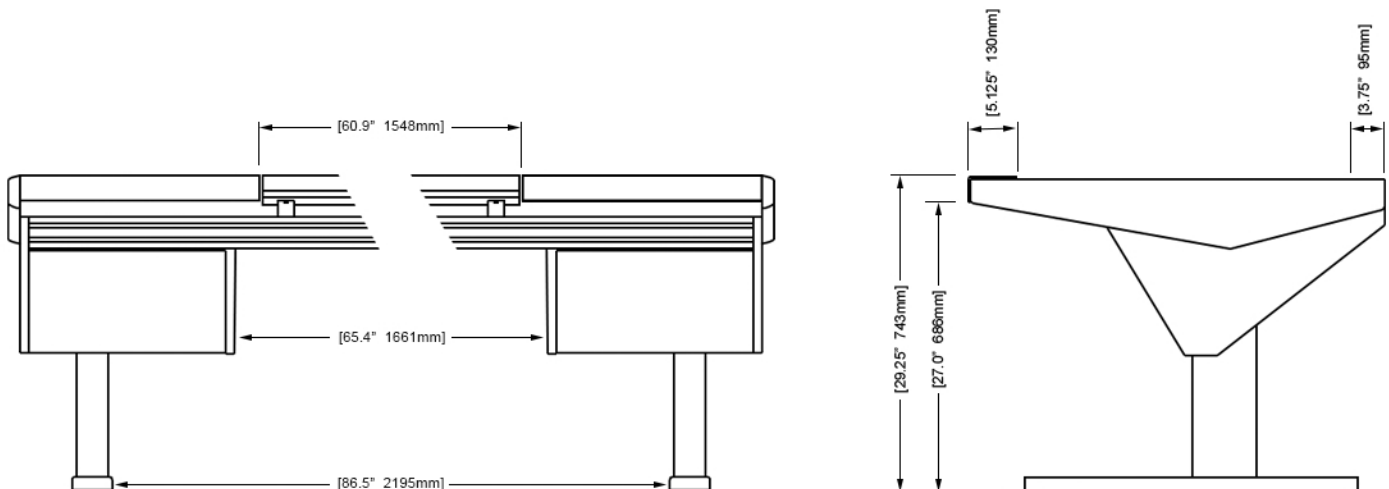

ECLIPSE console system features a sonically diffusive silhouette that minimizes acoustical influence while retaining important features of a large format console in the critical listening environment.

Creature comforts include padded armrest on racks and desk inserts, smooth fingerprint resistant writing surfaces, ample leg room and smart optional accessories.

Cable management is integral to Eclipse console systems. Cable trays, removable access panels, cable passes between racks and platforms allow for flexible, discreet cable routing.

Options and accessories include: Mahogany end panel trim, rail-mounted isolating speaker platforms, articulating monitor arms, off floor CPU, UPS mounting brackets, and more.