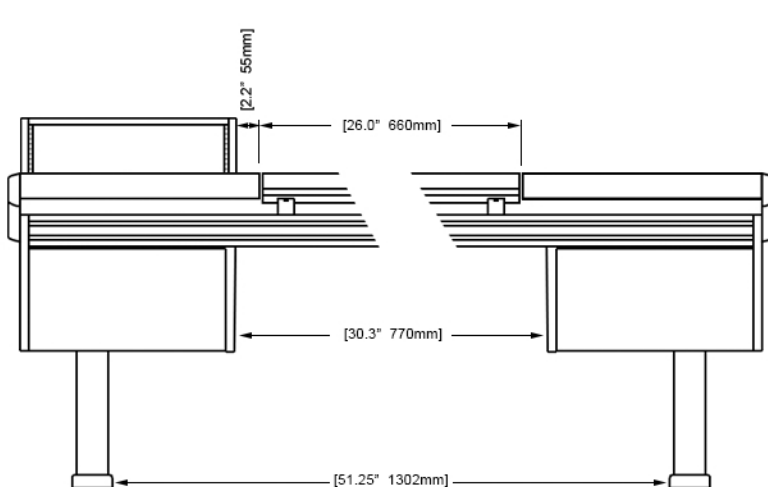

ECLIPSE console system features a sonically diffusive silhouette that minimizes acoustical influence while retaining important features of a large format console in the critical listening environment.

Creature comforts include padded armrest on racks and desk inserts, smooth fingerprint resistant writing surfaces, ample leg room and smart optional accessories.

Cable management is integral to Eclipse console systems. Cable trays, removable access panels, cable passes between racks and platforms allow for flexible, discreet cable routing.

Options and accessories include: Mahogany end panel trim, rail-mounted isolating speaker platforms, articulating monitor arms, off floor CPU, UPS mounting brackets, and more.