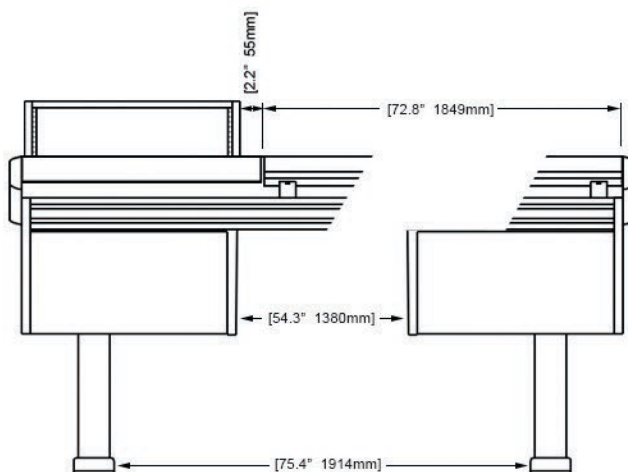

ECLIPSE

For AVID® S6

EG4-S6-6B-RN

ECLIPSE GENERATION 4 console system features a sonically diffusive silhouette that minimizes acoustical influence while retaining important features of a large format console in the critical listening environment.

Creature comforts include smooth fingerprint resistant writing surfaces, padded armrest, ample leg room and smart optional accessories.

Optional accessories include: Rail-mounted isolating speaker platforms, articulating monitor arms, off floor CPU mounting brackets, and mahogany trim options.