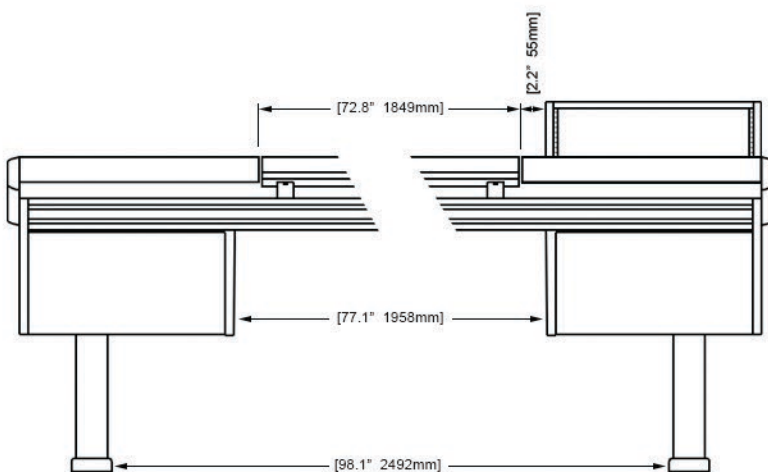

ECLIPSE

For AVID® S6

EG4-S6-6B-DR

ECLIPSE GENERATION 4 console system features a sonically diffusive silhouette that minimizes acoustical influence while retaining important features of a large format console in the critical listening environment.

Creature comforts include smooth fingerprint resistant writing surfaces, padded armrest, ample leg room and smart optional accessories.

Optional accessories include: Rail-mounted isolating speaker platforms, articulating monitor arms, off floor CPU mounting brackets, and mahogany trim options.