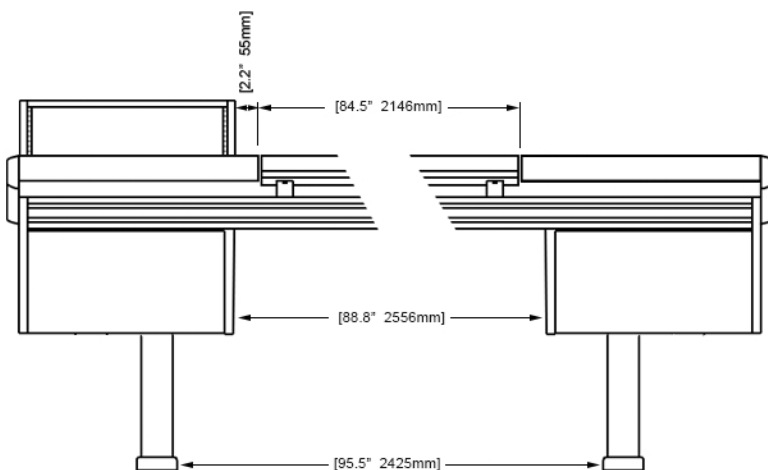

ECLIPSE

For AVID® S6

EG4-S6-7B-RD

ECLIPSE GENERATION 4 console system features a sonically diffusive silhouette that minimizes acoustical influence while retaining important features of a large format console in the critical listening environment.

Creature comforts include smooth fingerprint resistant writing surfaces, padded armrest, ample leg room and smart optional accessories.

Optional accessories include: Rail-mounted isolating speaker platforms, articulating monitor arms, off floor CPU mounting brackets, and mahogany trim options.