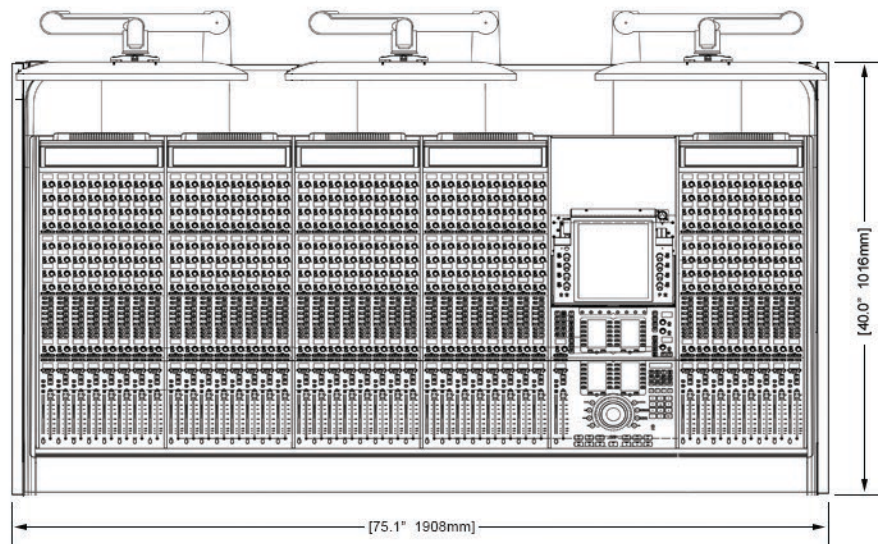

ECLIPSE For AVID® S6

EG4-S6-6B-NN

ECLIPSE GENERATION 4 console system features a sonically diffusive silhouette that minimizes acoustical influence while retaining important features of a large format console in the critical listening environment.

Optional accessories include: Rail-mounted isolating speaker platforms, articulating monitor arms, off floor CPU mounting brackets, and mahogany trim options.