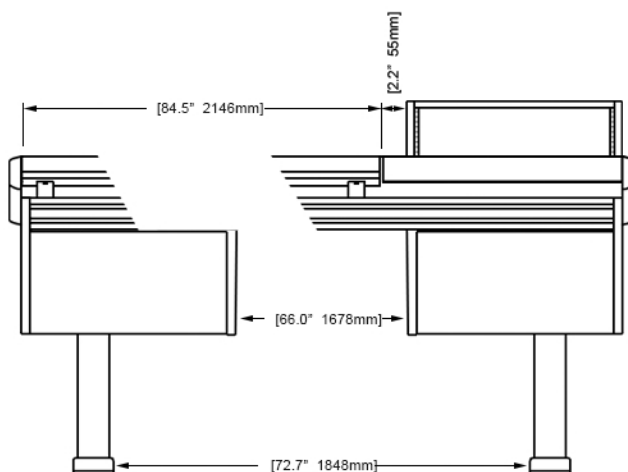

ECLIPSE GENERATION 4 console system features a sonically diffusive silhouette that minimizes acoustical influence while retaining important features of a large format console in the critical listening environment.

Creature comforts include smooth fingerprint resistant writing surfaces, padded armrest, ample leg room and smart optional accessories.

Optional accessories include: Rail-mounted isolating speaker platforms, articulating monitor arms, off floor CPU mounting brackets, and mahogany trim options.