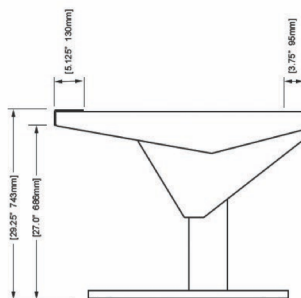

ECLIPSE

For AVID® S6

EG4-S6-4B-ND

ECLIPSE GENERATION 4 console system features a sonically diffusive silhouette that minimizes acoustical influence while retaining important features of a large format console in the critical listening environment.

Creature comforts include smooth fingerprint resistant writing surfaces, padded armrest, ample leg room and smart optional accessories.

Optional accessories include: Rail-mounted isolating speaker platforms, articulating monitor arms, off floor CPU mounting brackets, and mahogany trim options.