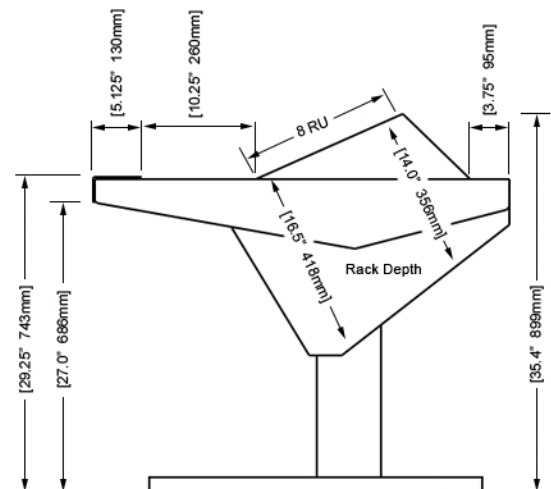

ECLIPSE console system features a sonically diffusive silhouette that minimizes acoustical influence while retaining important features of a large format console in the critical listening environment.

Creature comforts include padded armrest on racks and desk inserts, smooth fingerprint resistant writing surfaces, ample leg room and smart optional accessories.

Cable management is integral to Eclipse console systems. Cable trays, removable access panels, cable passes between racks and platforms allow for flexible, discreet cable routing.

Options and accessories include: Mahogany end panel trim, rail-mounted isolating speaker platforms, articulating monitor arms, off floor CPU, UPS mounting brackets, and more.