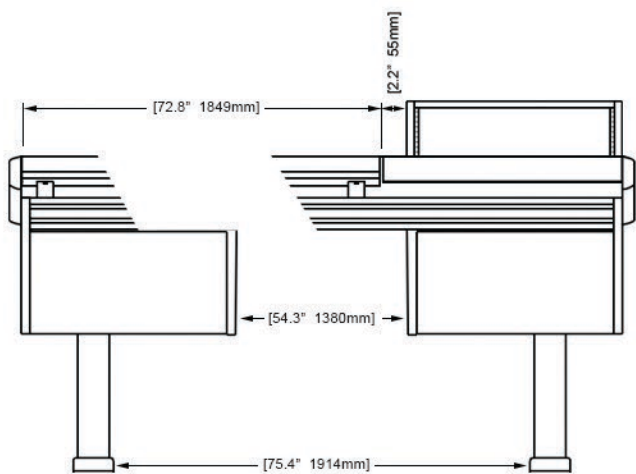

ECLIPSE GENERATION 4 console system features a sonically diffusive silhouette that minimizes acoustical influence while retaining important features of a large format console in the critical listening environment.

Creature comforts include smooth fingerprint resistant writing surfaces, padded armrest, ample leg room and smart optional accessories.

Optional accessories include: Rail-mounted isolating speaker platforms, articulating monitor arms, off floor CPU mounting brackets, and mahogany trim options.