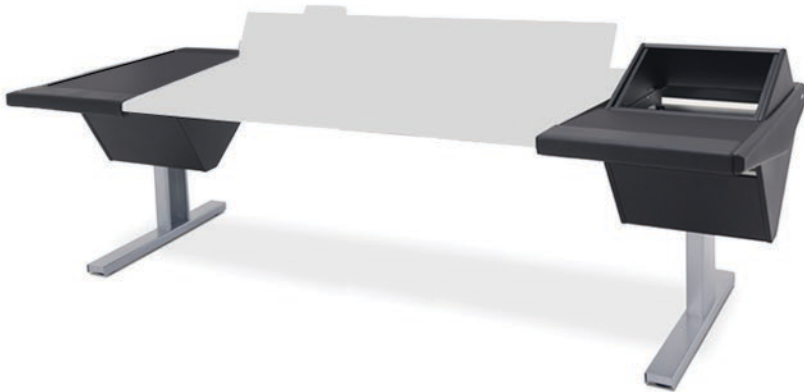

ECLIPSE

For AVID® S6

EG4-S6-6B-DR

ECLIPSE GENERATION 4 console system features a sonically diffusive silhouette that minimizes acoustical influence while retaining important features of a large format console in the critical listening environment.

Creature comforts include smooth fingerprint resistant writing surfaces, padded armrest, ample leg room and smart optional accessories.

Optional accessories include: Rail-mounted isolating speaker platforms, articulating monitor arms, off floor CPU mounting brackets, and mahogany trim options.