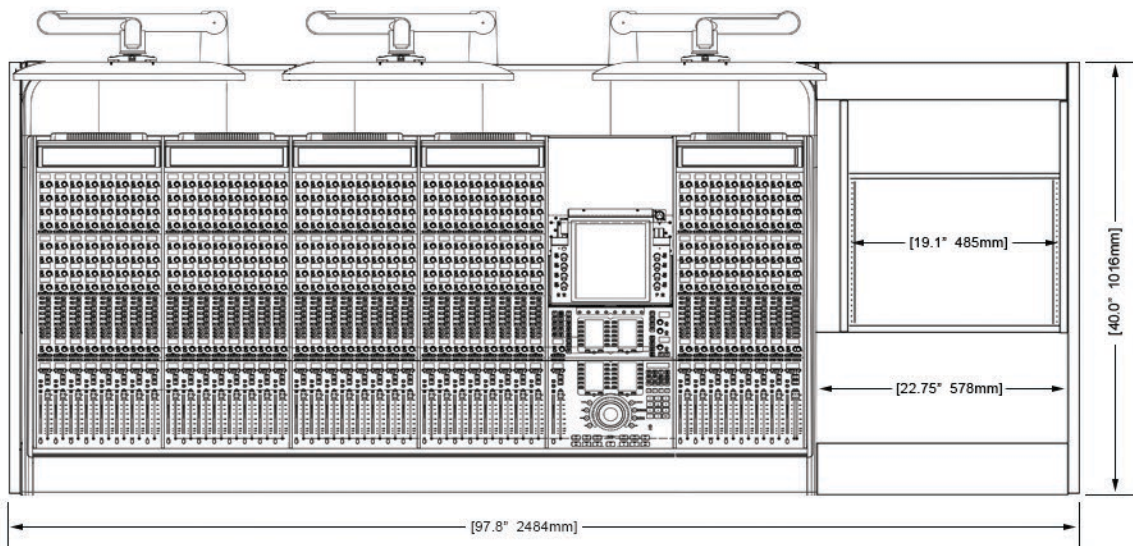

ECLIPSE GENERATION 4 console system features a sonically diffusive silhouette that minimizes acoustical influence while retaining important features of a large format console in the critical listening environment.

Creature comforts include smooth fingerprint resistant writing surfaces, padded armrest, ample leg room and smart optional accessories.

Optional accessories include: Rail-mounted isolating speaker platforms, articulating monitor arms, off floor CPU mounting brackets, and mahogany trim options.