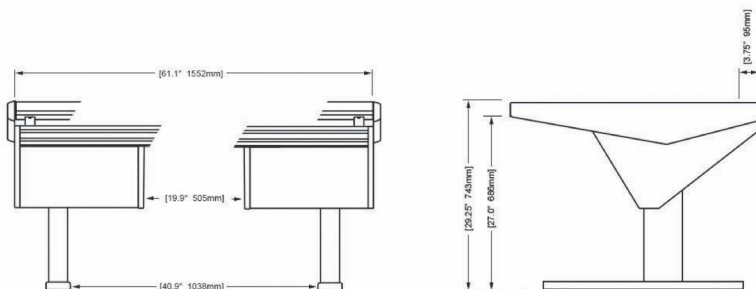

ECLIPSE

For AVID® S6

EG4-S6-5B-NN

ECLIPSE GENERATION 4 console system features a sonically diffusive silhouette that minimizes acoustical influence while retaining important features of a large format console in the critical listening environment.

Optional accessories include: Rail-mounted isolating speaker platforms, articulating monitor arms, off floor CPU mounting brackets, and mahogany trim options.