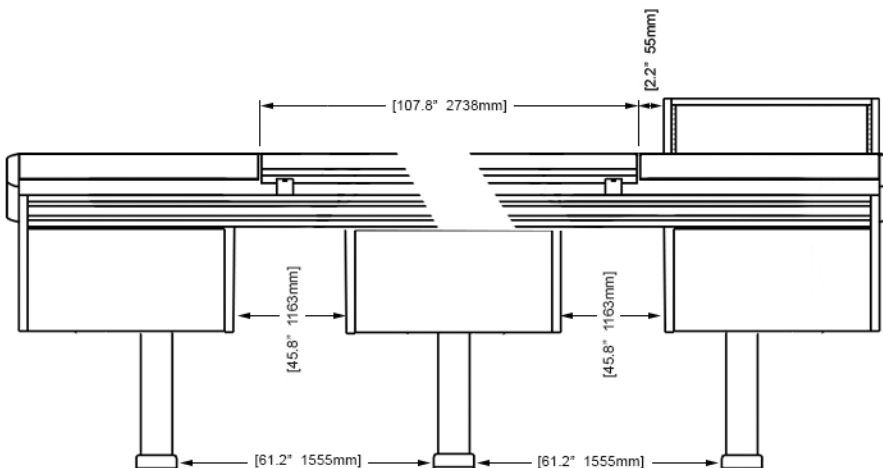

ECLIPSE

For AVID® S6

EG4-S6-9B-DR

ECLIPSE console system features a sonically diffusive silhouette that minimizes acoustical influence while retaining important features of a large format console in the critical listening environment.

Creature comforts include padded armrest on racks and desk inserts, smooth fingerprint resistant writing surfaces, ample leg room and smart optional accessories.

Cable management is integral to Eclipse console systems. Cable trays, removable access panels, cable passes between racks and platforms allow for flexible, discreet cable routing.

Options and accessories include: Mahogany end panel trim, rail-mounted isolating speaker platforms, articulating monitor arms, off floor CPU, UPS mounting brackets, and more.