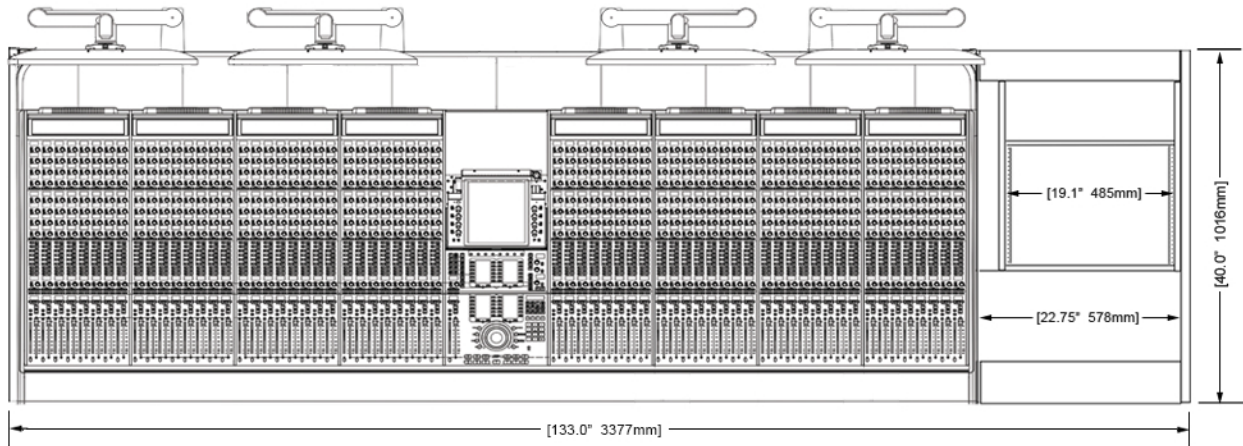

ECLIPSE For AVID® S6

EG4-S6-9B-NR

ECLIPSE console system features a sonically diffusive silhouette that minimizes acoustical influence while retaining important features of a large format console in the critical listening environment.

Creature comforts include padded armrest on racks and desk inserts, smooth fingerprint resistant writing surfaces, ample leg room and smart optional accessories.

Cable management is integral to Eclipse console systems. Cable trays, removable access panels, cable passes between racks and platforms allow for flexible, discreet cable routing.

Options and accessories include: Mahogany end panel trim, rail-mounted isolating speaker platforms, articulating monitor arms, off floor CPU, UPS mounting brackets, and more.