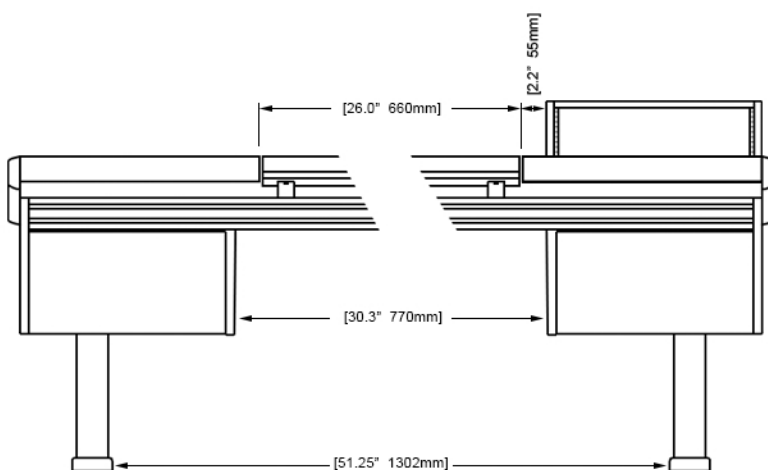

ECLIPSE console system features a sonically diffusive silhouette that minimizes acoustical influence while retaining important features of a large format console in the critical listening environment.

Creature comforts include padded armrest on racks and desk inserts, smooth fingerprint resistant writing surfaces, ample leg room and smart optional accessories.

Cable management is integral to Eclipse console systems. Cable trays, removable access panels, cable passes between racks and platforms allow for flexible, discreet cable routing.

Options and accessories include: Mahogany end panel trim, rail-mounted isolating speaker platforms, articulating monitor arms, off floor CPU, UPS mounting brackets, and more.