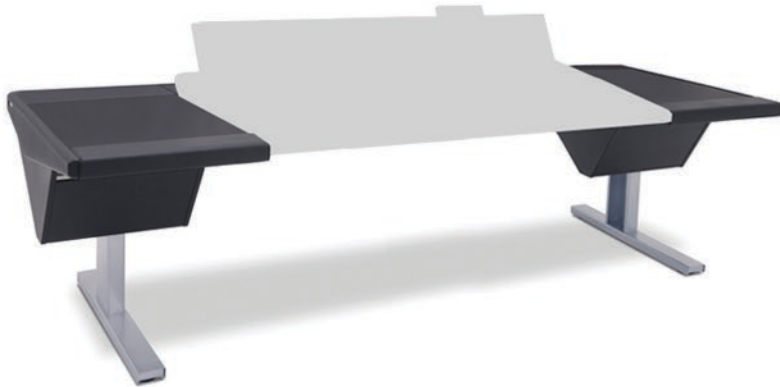

ECLIPSE

For AVID® S6

EG4-S6-6B-NN

ECLIPSE GENERATION 4 console system features a sonically diffusive silhouette that minimizes acoustical influence while retaining important features of a large format console in the critical listening environment.

Creature comforts include smooth fingerprint resistant writing surfaces, padded armrest, ample leg room and smart optional accessories.

Optional accessories include: Rail-mounted isolating speaker platforms, articulating monitor arms, off floor CPU mounting brackets, and mahogany trim options.