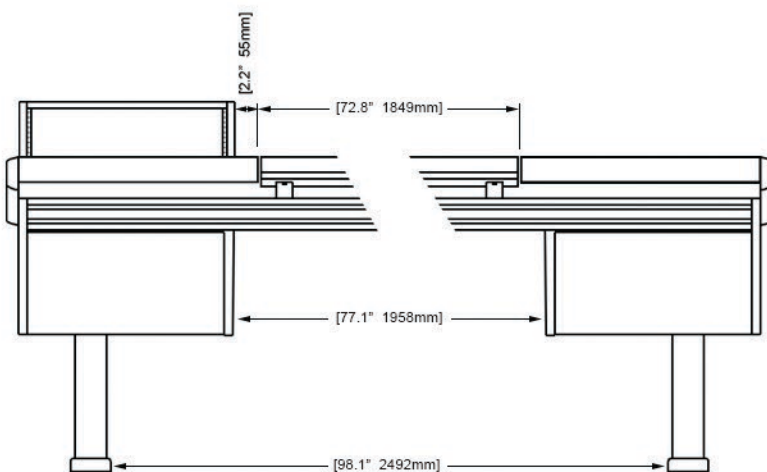

ECLIPSE

For AVID® S6

EG4-S6-6B-RD

ECLIPSE GENERATION 4 console system features a sonically diffusive silhouette that minimizes acoustical influence while retaining important features of a large format console in the critical listening environment.

Creature comforts include smooth fingerprint resistant writing surfaces, padded armrest, ample leg room and smart optional accessories.

Optional accessories include: Rail-mounted isolating speaker platforms, articulating monitor arms, off floor CPU mounting brackets, and mahogany trim options.