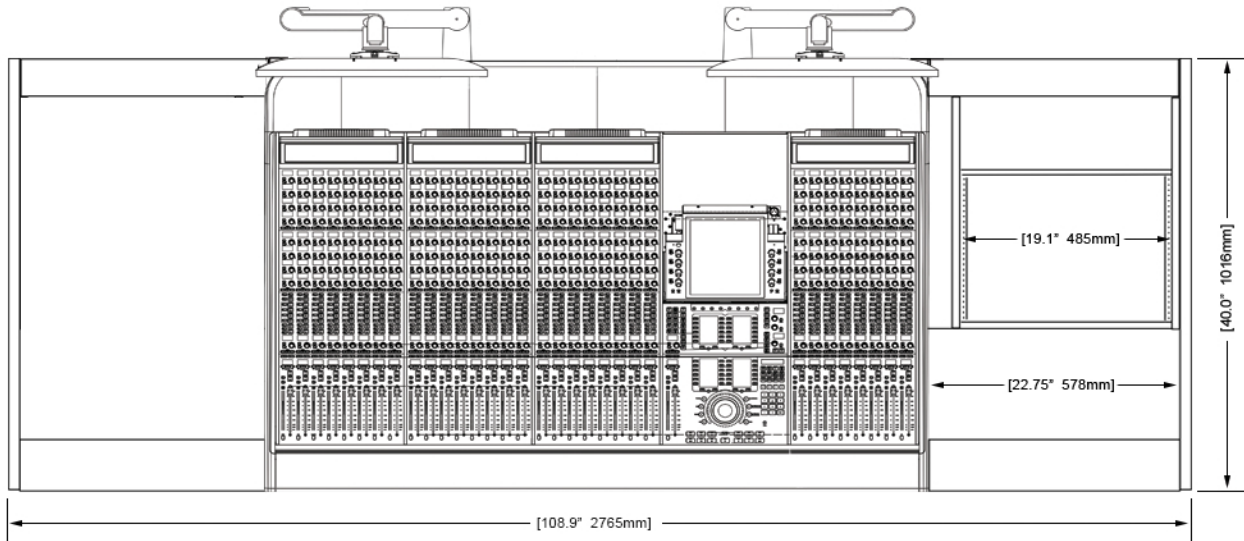

ECLIPSE console system features a sonically diffusive silhouette that minimizes acoustical influence while retaining important features of a large format console in the critical listening environment.

Creature comforts include padded armrest on racks and desk inserts, smooth fingerprint resistant writing surfaces, ample leg room and smart optional accessories.

Cable management is integral to Eclipse console systems. Cable trays, removable access panels, cable passes between racks and platforms allow for flexible, discreet cable routing.

Options and accessories include: Mahogany end panel trim, rail-mounted isolating speaker platforms, articulating monitor arms, off floor CPU, UPS mounting brackets, and more.