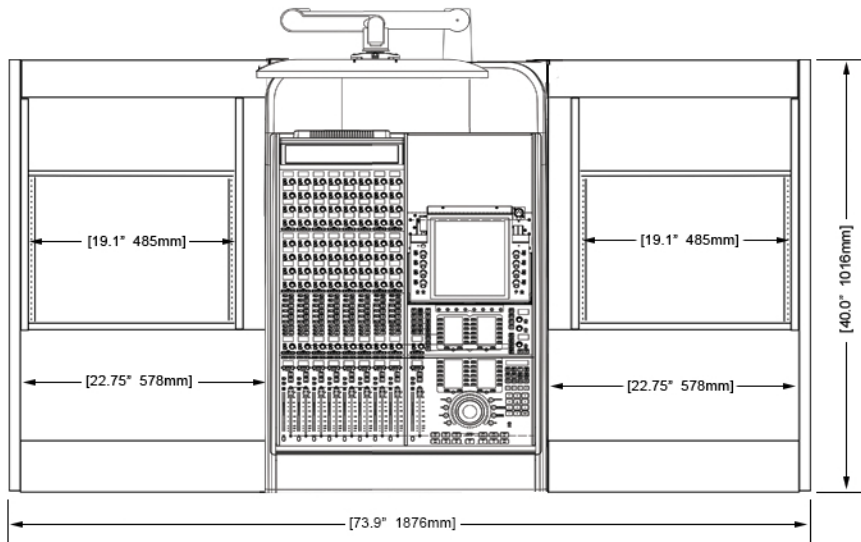

ECLIPSE console system features a sonically diffusive silhouette that minimizes acoustical influence while retaining important features of a large format console in the critical listening environment.

Creature comforts include padded armrest on racks and desk inserts, smooth fingerprint resistant writing surfaces, ample leg room and smart optional accessories.

Cable management is integral to Eclipse console systems. Cable trays, removable access panels, cable passes between racks and platforms allow for flexible, discreet cable routing.

Options and accessories include: Mahogany end panel trim, rail-mounted isolating speaker platforms, articulating monitor arms, off floor CPU, UPS mounting brackets, and more.