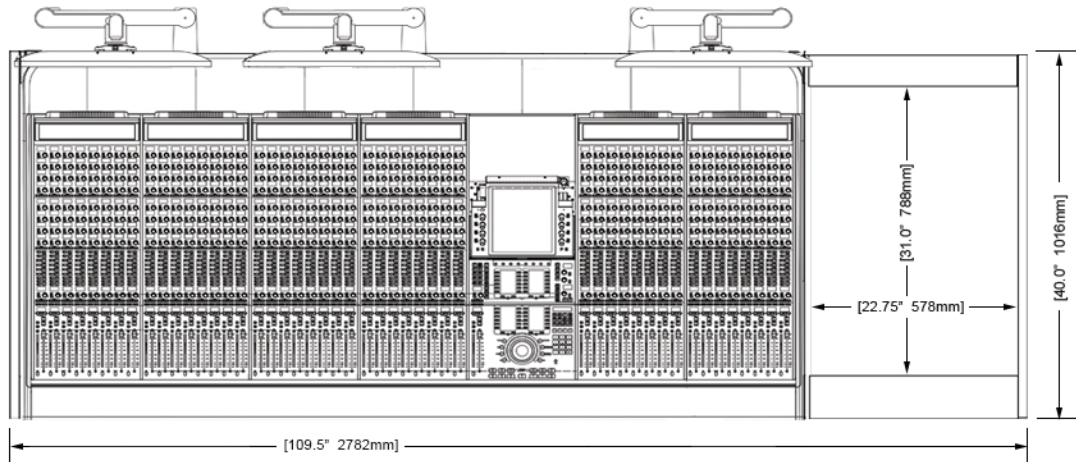

ECLIPSE

For AVID® S6

EG4-S6-7B-ND

ECLIPSE GENERATION 4 console system features a sonically diffusive silhouette that minimizes acoustical influence while retaining important features of a large format console in the critical listening environment.

Creature comforts include smooth fingerprint resistant writing surfaces, padded armrest, ample leg room and smart optional accessories.

Optional accessories include: Rail-mounted isolating speaker platforms, articulating monitor arms, off floor CPU mounting brackets, and mahogany trim options.