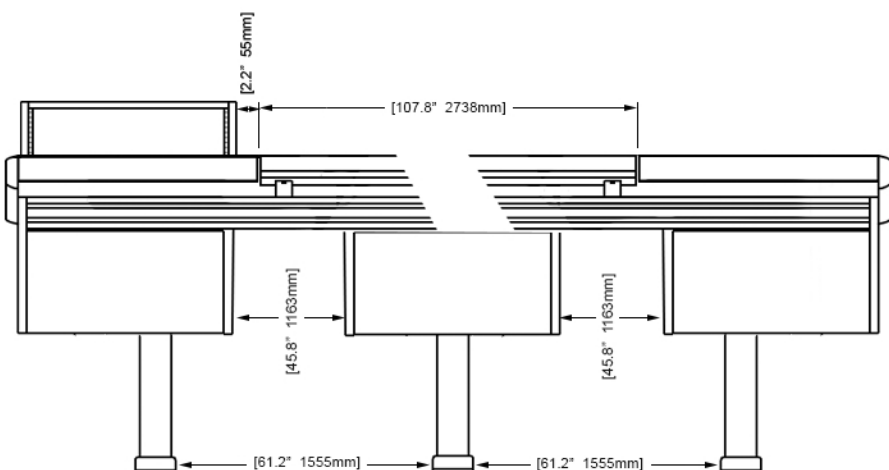

ECLIPSE

For AVID® S6

EG4-S6-9B-RD

ECLIPSE console system features a sonically diffusive silhouette that minimizes acoustical influence while retaining important features of a large format console in the critical listening environment.

Creature comforts include padded armrest on racks and desk inserts, smooth fingerprint resistant writing surfaces, ample leg room and smart optional accessories.

Cable management is integral to Eclipse console systems. Cable trays, removable access panels, cable passes between racks and platforms allow for flexible, discreet cable routing.

Options and accessories include: Mahogany end panel trim, rail-mounted isolating speaker platforms, articulating monitor arms, off floor CPU, UPS mounting brackets, and more.