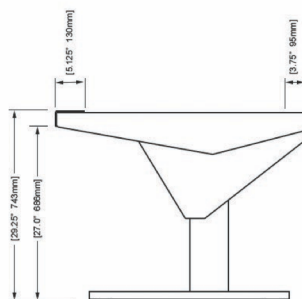

ECLIPSE GENERATION 4 console system features a sonically diffusive silhouette that minimizes acoustical influence while retaining important features of a large format console in the critical listening environment.

Creature comforts include smooth fingerprint resistant writing surfaces, padded armrest, ample leg room and smart optional accessories.

Optional accessories include: Rail-mounted isolating speaker platforms, articulating monitor arms, off floor CPU mounting brackets, and mahogany trim options.