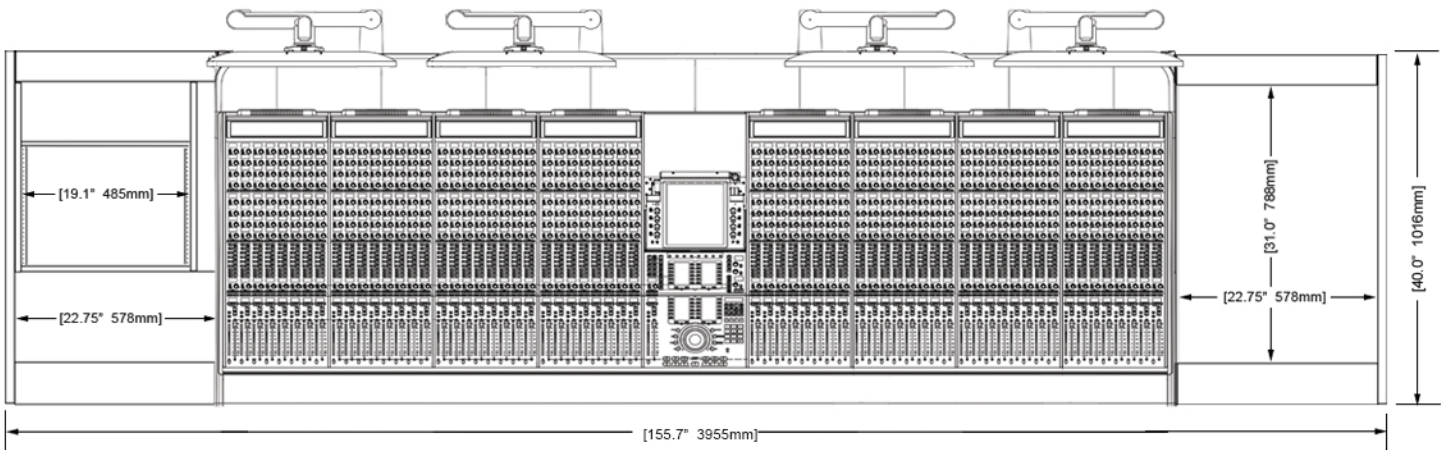

ECLIPSE

For AVID® S6

EG4-S6-9B-RD

ECLIPSE console system features a sonically diffusive silhouette that minimizes acoustical influence while retaining important features of a large format console in the critical listening environment.

Creature comforts include padded armrest on racks and desk inserts, smooth fingerprint resistant writing surfaces, ample leg room and smart optional accessories.

Cable management is integral to Eclipse console systems. Cable trays, removable access panels, cable passes between racks and platforms allow for flexible, discreet cable routing.

Options and accessories include: Mahogany end panel trim, rail-mounted isolating speaker platforms, articulating monitor arms, off floor CPU, UPS mounting brackets, and more.