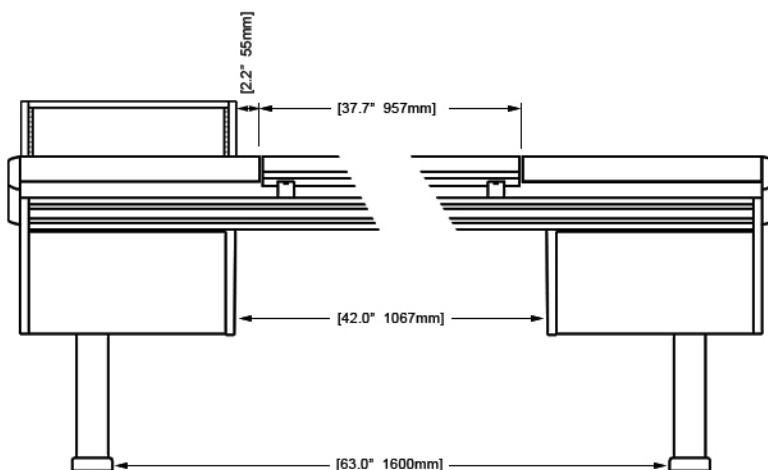

ECLIPSE console system features a sonically diffusive silhouette that minimizes acoustical influence while retaining important features of a large format console in the critical listening environment.

Creator comforts include padded armrest on racks and desk inserts, smooth fingerprint resistant writing surfaces, ample leg room and smart optional accessories.

Cable management is integral to Eclipse console systems. Cable trays, removable access panels, cable passes between racks and platforms allow for flexible, discreet cable routing.

Options and accessories include: Mahogany end panel trim, rail-mounted isolating speaker platforms, articulating monitor arms, off floor CPU, UPS mounting brackets, and more.