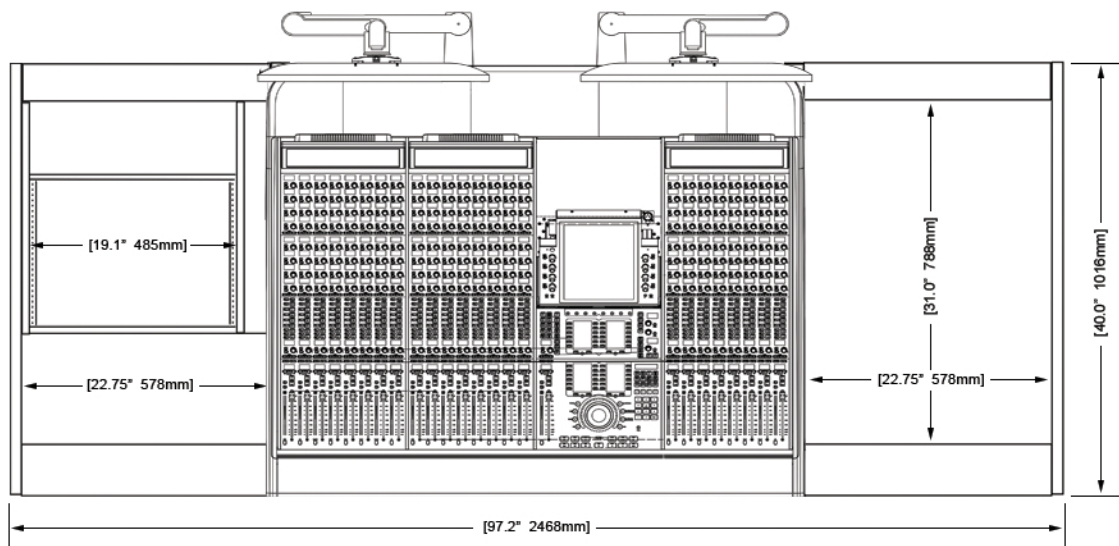

ECLIPSE console system features a sonically diffusive silhouette that minimizes acoustical influence while retaining important features of a large format console in the critical listening environment.

Creature comforts include padded armrest on racks and desk inserts, smooth fingerprint resistant writing surfaces, ample leg room and smart optional accessories.

Cable management is integral to Eclipse console systems. Cable trays, removable access panels, cable passes between racks and platforms allow for flexible, discreet cable routing.

Options and accessories include: Mahogany end panel trim, rail-mounted isolating speaker platforms, articulating monitor arms, off floor CPU, UPS mounting brackets, and more.