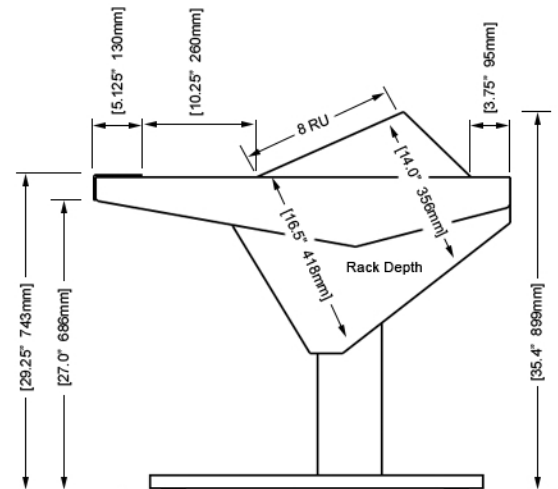

ECLIPSE

For AVID® S6

EG4-S6-9B-DR

ECLIPSE console system features a sonically diffusive silhouette that minimizes acoustical influence while retaining important features of a large format console in the critical listening environment.

Creature comforts include padded armrest on racks and desk inserts, smooth fingerprint resistant writing surfaces, ample leg room and smart optional accessories.

Cable management is integral to Eclipse console systems. Cable trays, removable access panels, cable passes between racks and platforms allow for flexible, discreet cable routing.

Options and accessories include: Mahogany end panel trim, rail-mounted isolating speaker platforms, articulating monitor arms, off floor CPU, UPS mounting brackets, and more.