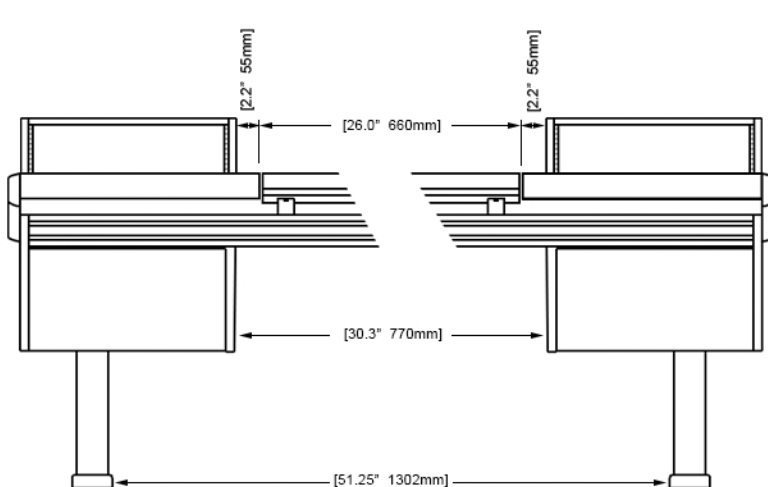

ECLIPSE console system features a sonically diffusive silhouette that minimizes acoustical influence while retaining important features of a large format console in the critical listening environment.

Creature comforts include padded armrest on racks and desk inserts, smooth fingerprint resistant writing surfaces, ample leg room and smart optional accessories.

Cable management is integral to Eclipse console systems. Cable trays, removable access panels, cable passes between racks and platforms allow for flexible, discreet cable routing.

Options and accessories include: Mahogany end panel trim, rail-mounted isolating speaker platforms, articulating monitor arms, off floor CPU, UPS mounting brackets, and more.