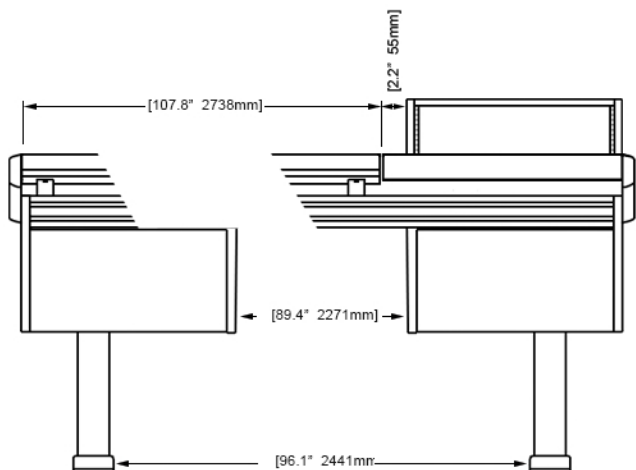

ECLIPSE For AVID® S6

EG4-S6-9B-NR

ECLIPSE console system features a sonically diffusive silhouette that minimizes acoustical influence while retaining important features of a large format console in the critical listening environment.

Creature comforts include padded armrest on racks and desk inserts, smooth fingerprint resistant writing surfaces, ample leg room and smart optional accessories.

Cable management is integral to Eclipse console systems. Cable trays, removable access panels, cable passes between racks and platforms allow for flexible, discreet cable routing.

Options and accessories include: Mahogany end panel trim, rail-mounted isolating speaker platforms, articulating monitor arms, off floor CPU, UPS mounting brackets, and more.