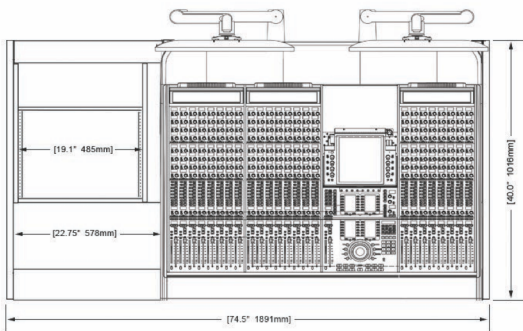

ECLIPSE GENERATION 4 console system features a sonically diffusive silhouette that minimizes acoustical influence while retaining important features of a large format console in the critical listening environment.

Creature comforts include smooth fingerprint resistant writing surfaces, padded armrest, ample leg room and smart optional accessories.

Optional accessories include: Rail-mounted isolating speaker platforms, articulating monitor arms, off floor CPU mounting brackets, and mahogany trim options.