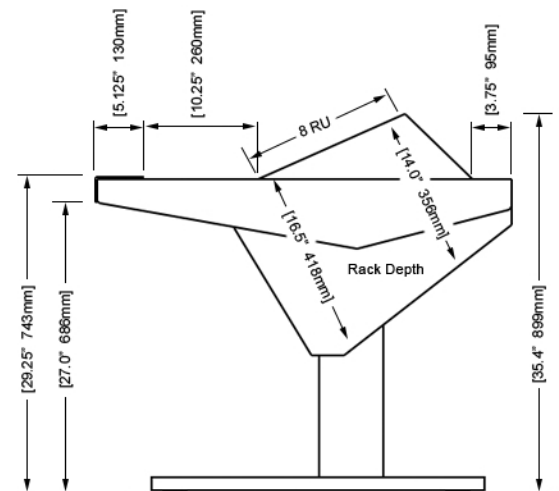

ECLIPSE GENERATION 4 console system features a sonically diffusive silhouette that minimizes acoustical influence while retaining important features of a large format console in the critical listening environment.

Creature comforts include smooth fingerprint resistant writing surfaces, padded armrest, ample leg room and smart optional accessories.

Optional accessories include: Rail-mounted isolating speaker platforms, articulating monitor arms, off floor CPU mounting brackets, and mahogany trim options.