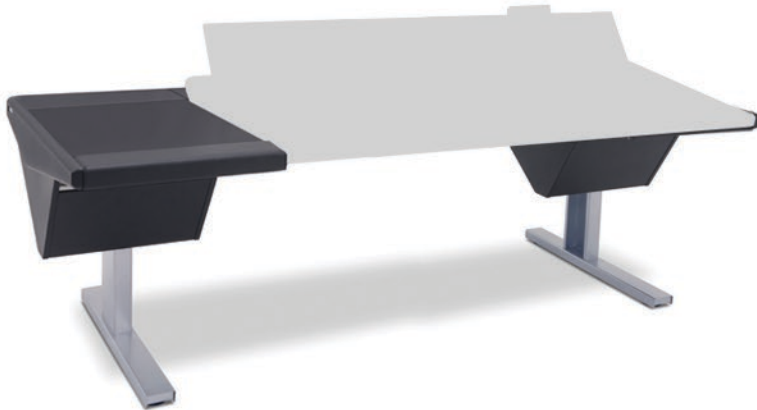

ECLIPSE

For AVID® S6

EG4-S6-6B-DN

ECLIPSE GENERATION 4 console system features a sonically diffusive silhouette that minimizes acoustical influence while retaining important features of a large format console in the critical listening environment.

Creature comforts include smooth fingerprint resistant writing surfaces, padded armrest, ample leg room and smart optional accessories.

Optional accessories include: Rail-mounted isolating speaker platforms, articulating monitor arms, off floor CPU mounting brackets, and mahogany trim options.