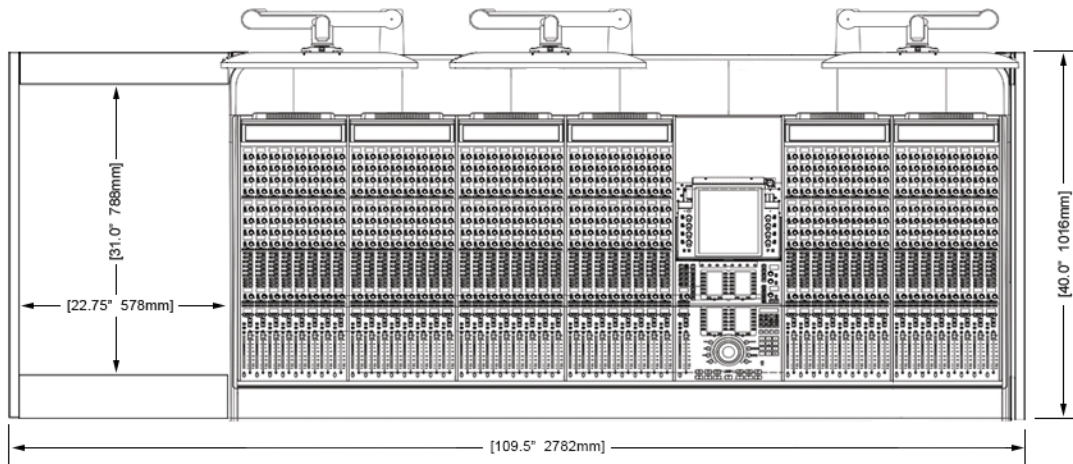

ECLIPSE

For AVID® S6

EG4-S6-7B-DN

ECLIPSE GENERATION 4 console system features a sonically diffusive silhouette that minimizes acoustical influence while retaining important features of a large format console in the critical listening environment.

Creature comforts include smooth fingerprint resistant writing surfaces, padded armrest, ample leg room and smart optional accessories.

Optional accessories include: Rail-mounted isolating speaker platforms, articulating monitor arms, off floor CPU mounting brackets, and mahogany trim options.