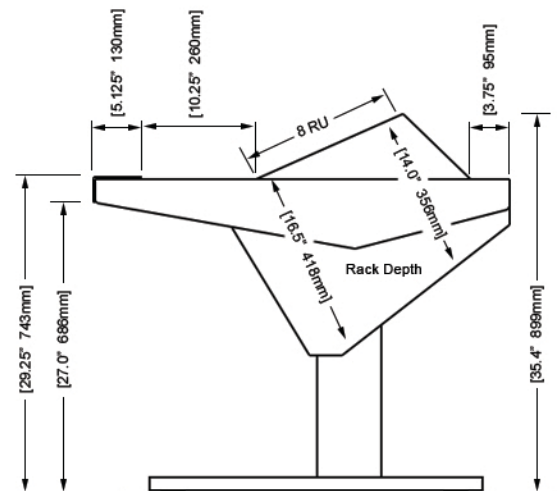

ECLIPSE console system features a sonically diffusive silhouette that minimizes acoustical influence while retaining important features of a large format console in the critical listening environment.

Creature comforts include padded armrest on racks and desk inserts, smooth fingerprint resistant writing surfaces, ample leg room and smart optional accessories.

Cable management is integral to Eclipse console systems. Cable trays, removable access panels, cable passes between racks and platforms allow for flexible, discreet cable routing.

Options and accessories include: Mahogany end panel trim, rail-mounted isolating speaker platforms, articulating monitor arms, off floor CPU, UPS mounting brackets, and more.