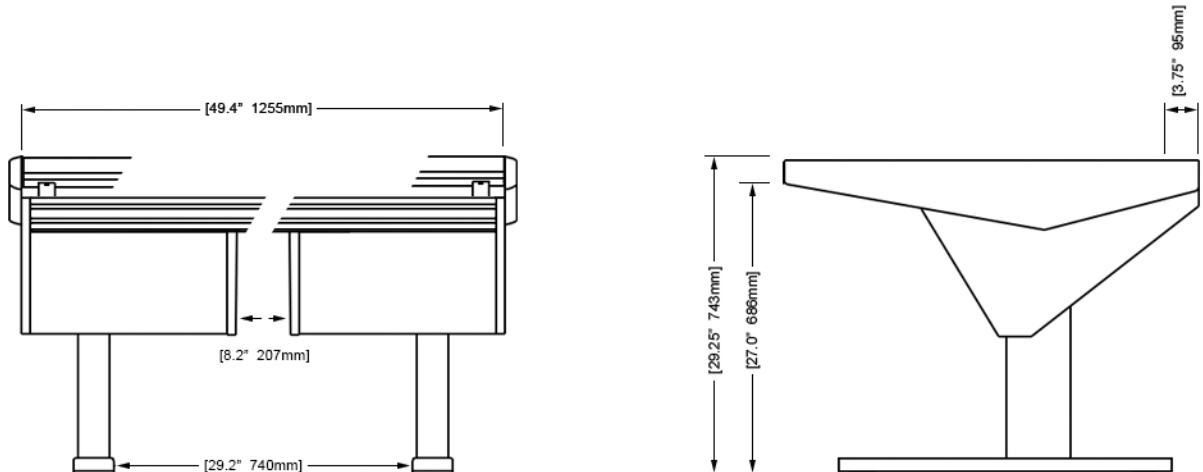

ECLIPSE console system features a sonically diffusive silhouette that minimizes acoustical influence while retaining important features of a large format console in the critical listening environment.

Creature comforts include padded armrest on racks and desk inserts, smooth fingerprint resistant writing surfaces, ample leg room and smart optional accessories.

Cable management is integral to Eclipse console systems. Cable trays, removable access panels, cable passes between racks and platforms allow for flexible, discreet cable routing.

Options and accessories include: Mahogany end panel trim, rail-mounted isolating speaker platforms, articulating monitor arms, off floor CPU, UPS mounting brackets, and more.