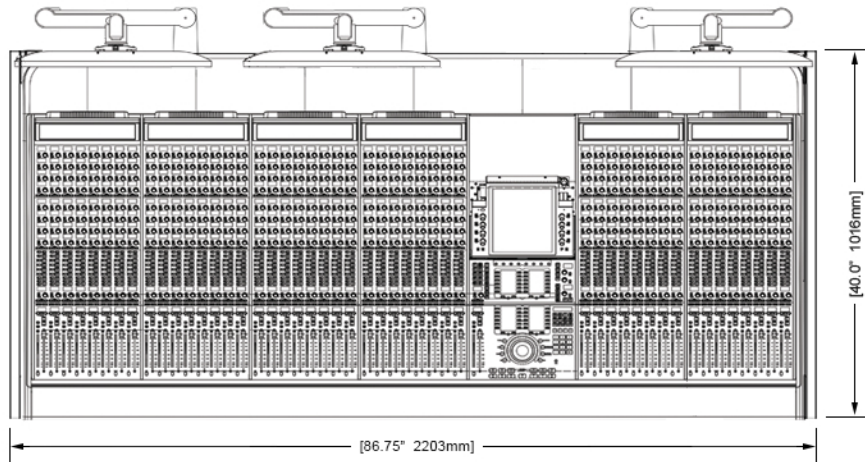

ECLIPSE For AVID® S6

EG4-S6-7B-NN

ECLIPSE GENERATION 4 console system features a sonically diffusive silhouette that minimizes acoustical influence while retaining important features of a large format console in the critical listening environment.

Optional accessories include: Rail-mounted isolating speaker platforms, articulating monitor arms, off floor CPU mounting brackets, and mahogany trim options.