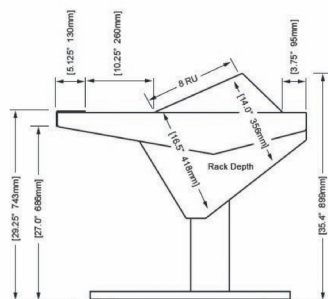

ECLIPSE GENERATION 4 console system features a sonically diffusive silhouette that minimizes acoustical influence while retaining important features of a large format console in the critical listening environment.

Creature comforts include smooth fingerprint resistant writing surfaces, padded armrest, ample leg room and smart optional accessories.

Optional accessories include: Rail-mounted isolating speaker platforms, articulating monitor arms, off floor CPU mounting brackets, and mahogany trim options.