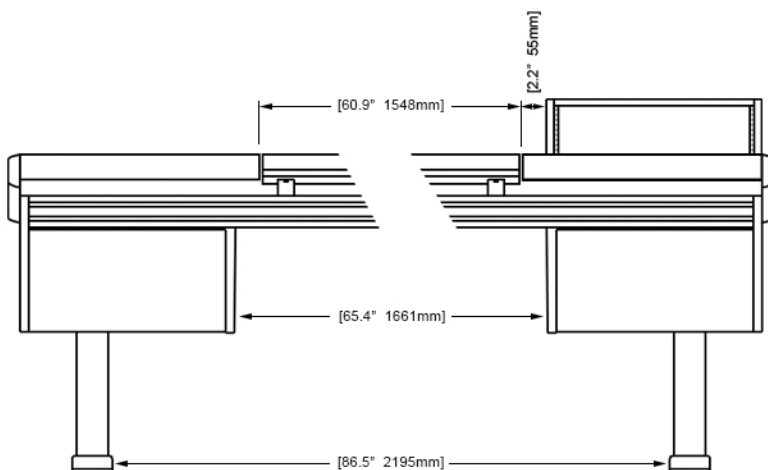

ECLIPSE console system features a sonically diffusive silhouette that minimizes acoustical influence while retaining important features of a large format console in the critical listening environment.

Creature comforts include padded armrest on racks and desk inserts, smooth fingerprint resistant writing surfaces, ample leg room and smart optional accessories.

Cable management is integral to Eclipse console systems. Cable trays, removable access panels, cable passes between racks and platforms allow for flexible, discreet cable routing.

Options and accessories include: Mahogany end panel trim, rail-mounted isolating speaker platforms, articulating monitor arms, off floor CPU, UPS mounting brackets, and more.