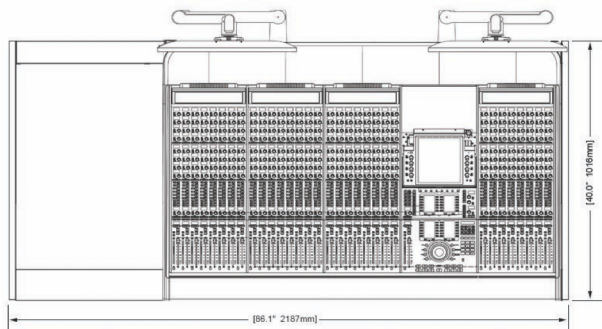

ECLIPSE GENERATION 4 console system features a sonically diffusive silhouette that minimizes acoustical influence while retaining important features of a large format console in the critical listening environment.

Creature comforts include smooth fingerprint resistant writing surfaces, padded armrest, ample leg room and smart optional accessories.

Optional accessories include: Rail-mounted isolating speaker platforms, articulating monitor arms, off floor CPU mounting brackets, and mahogany trim options.