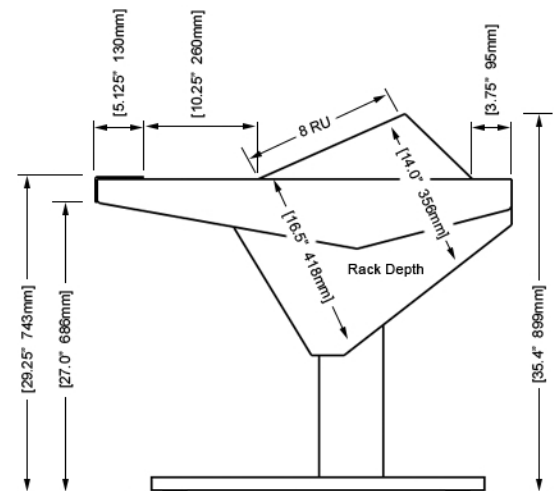

ECLIPSE console system features a sonically diffusive silhouette that minimizes acoustical influence while retaining important features of a large format console in the critical listening environment.

Creature comforts include padded armrest on racks and desk inserts, smooth fingerprint resistant writing surfaces, ample leg room and smart optional accessories.

Cable management is integral to Eclipse console systems. Cable trays, removable access panels, cable passes between racks and platforms allow for flexible, discreet cable routing.

Options and accessories include: Mahogany end panel trim, rail-mounted isolating speaker platforms, articulating monitor arms, off floor CPU, UPS mounting brackets, and more.