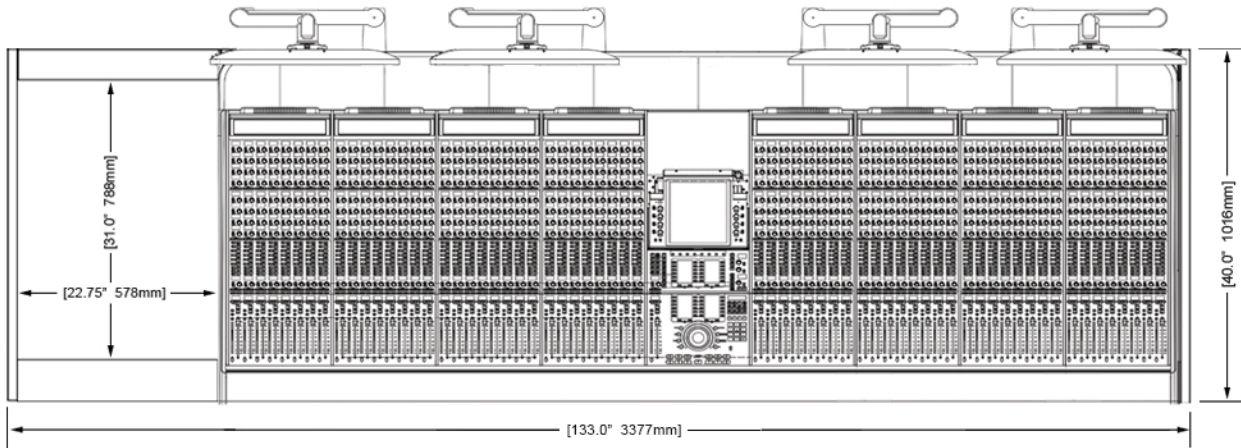

ECLIPSE console system features a sonically diffusive silhouette that minimizes acoustical influence while retaining important features of a large format console in the critical listening environment.

Creature comforts include padded armrest on racks and desk inserts, smooth fingerprint resistant writing surfaces, ample leg room and smart optional accessories.

Cable management is integral to Eclipse console systems. Cable trays, removable access panels, cable passes between racks and platforms allow for flexible, discreet cable routing.

Options and accessories include: Mahogany end panel trim, rail-mounted isolating speaker platforms, articulating monitor arms, off floor CPU, UPS mounting brackets, and more.