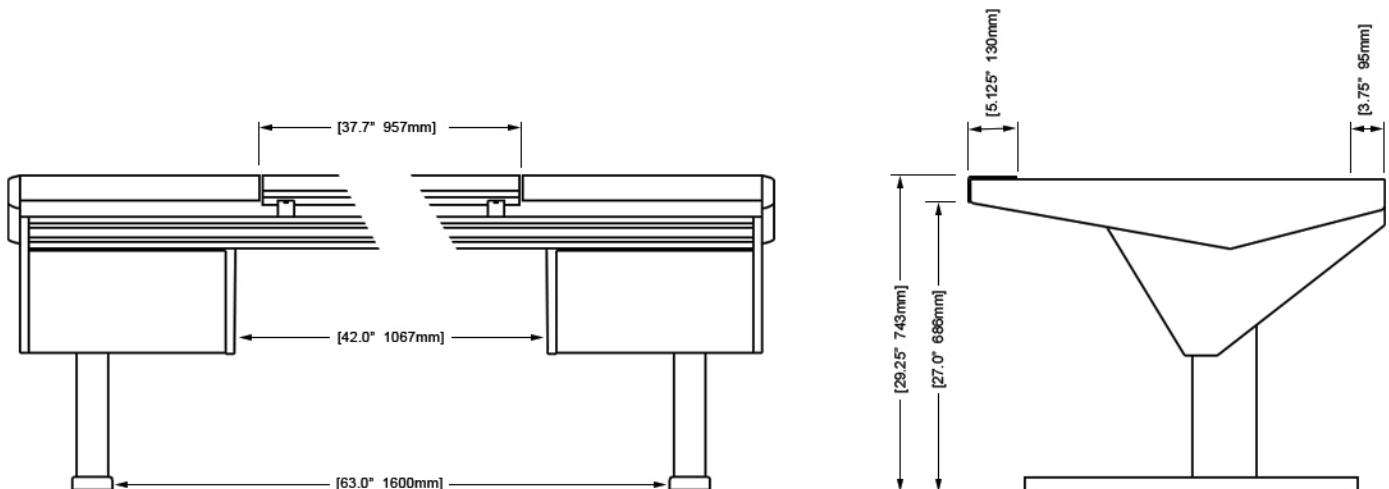

ECLIPSE console system features a sonically diffusive silhouette that minimizes acoustical influence while retaining important features of a large format console in the critical listening environment.

Creature comforts include padded armrest on racks and desk inserts, smooth fingerprint resistant writing surfaces, ample leg room and smart optional accessories.

Cable management is integral to Eclipse console systems. Cable trays, removable access panels, cable passes between racks and platforms allow for flexible, discreet cable routing.

Options and accessories include: Mahogany end panel trim, rail-mounted isolating speaker platforms, articulating monitor arms, off floor CPU, UPS mounting brackets, and more.