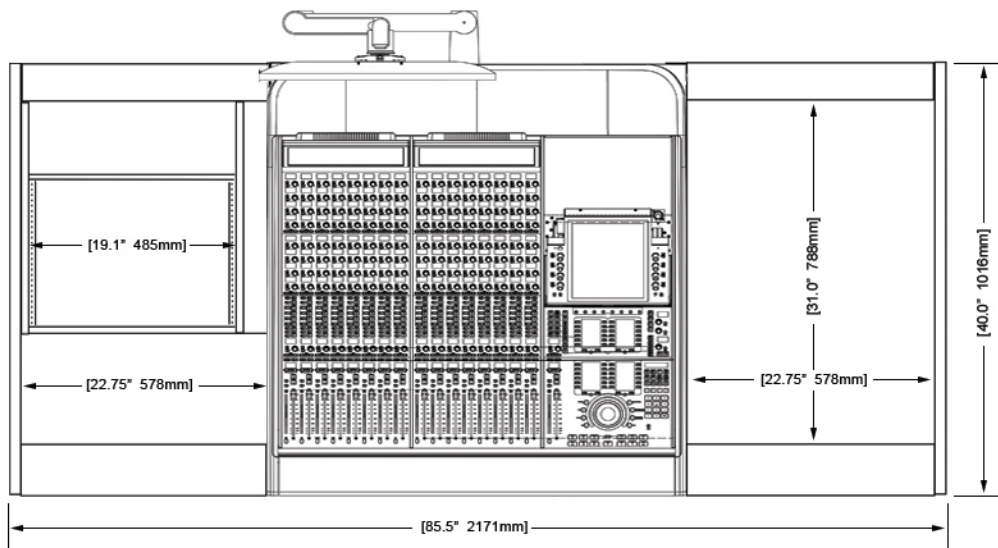

ECLIPSE console system features a sonically diffusive silhouette that minimizes acoustical influence while retaining important features of a large format console in the critical listening environment.

Creator comforts include padded armrest on racks and desk inserts, smooth fingerprint resistant writing surfaces, ample leg room and smart optional accessories.

Cable management is integral to Eclipse console systems. Cable trays, removable access panels, cable passes between racks and platforms allow for flexible, discreet cable routing.

Options and accessories include: Mahogany end panel trim, rail-mounted isolating speaker platforms, articulating monitor arms, off floor CPU, UPS mounting brackets, and more.