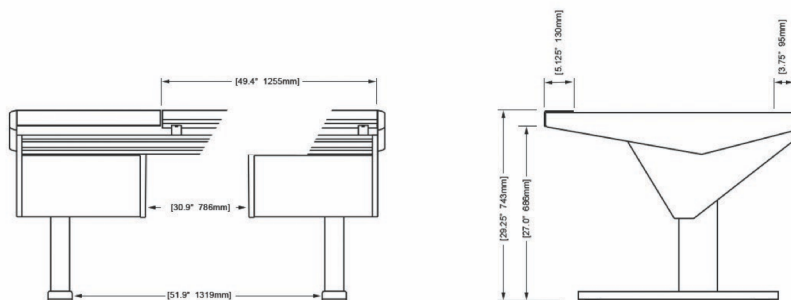

ECLIPSE

For AVID® S6

EG4-S6-4B-DN

ECLIPSE GENERATION 4 console system features a sonically diffusive silhouette that minimizes acoustical influence while retaining important features of a large format console in the critical listening environment.

Creature comforts include smooth fingerprint resistant writing surfaces, padded armrest, ample leg room and smart optional accessories.

Optional accessories include: Rail-mounted isolating speaker platforms, articulating monitor arms, off floor CPU mounting brackets, and mahogany trim options.