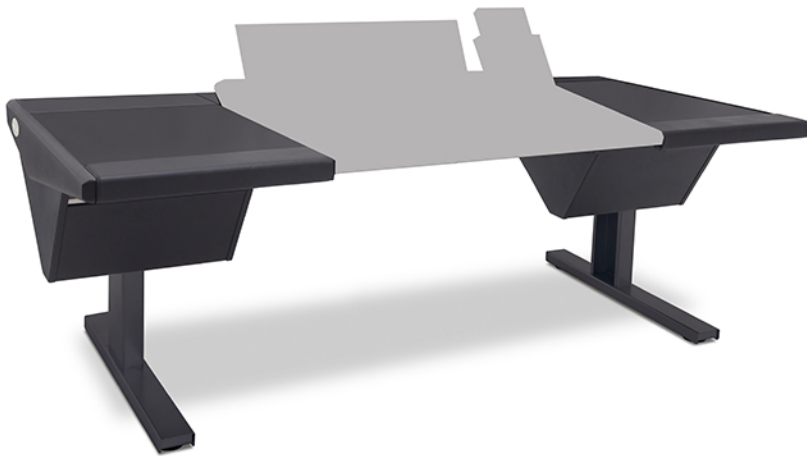

ECLIPSE console system features a sonically diffusive silhouette that minimizes acoustical influence while retaining important features of a large format console in the critical listening environment.

Creature comforts include padded armrest on racks and desk inserts, smooth fingerprint resistant writing surfaces, ample leg room and smart optional accessories.

Cable management is integral to Eclipse console systems. Cable trays, removable access panels, cable passes between racks and platforms allow for flexible, discreet cable routing.

Options and accessories include: Mahogany end panel trim, rail-mounted isolating speaker platforms, articulating monitor arms, off floor CPU, UPS mounting brackets, and more.