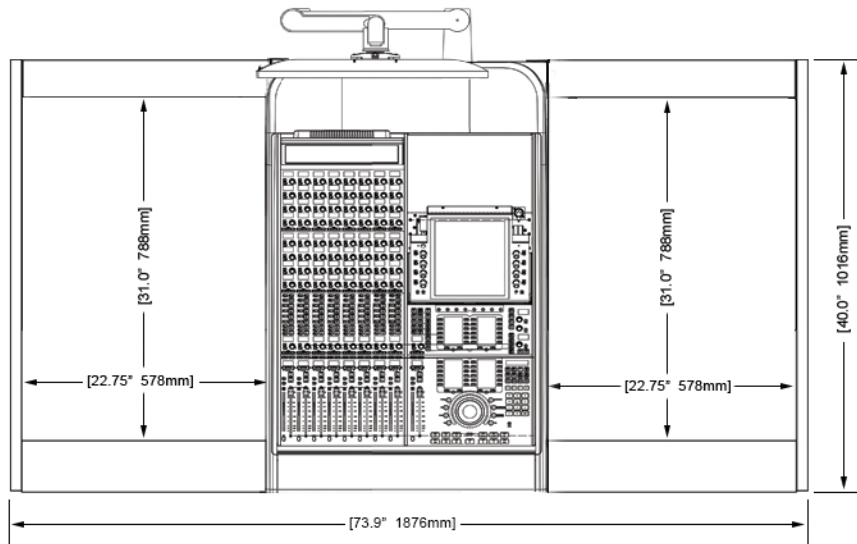

ECLIPSE console system features a sonically diffusive silhouette that minimizes acoustical influence while retaining important features of a large format console in the critical listening environment.

Creature comforts include padded armrest on racks and desk inserts, smooth fingerprint resistant writing surfaces, ample leg room and smart optional accessories.

Cable management is integral to Eclipse console systems. Cable trays, removable access panels, cable passes between racks and platforms allow for flexible, discreet cable routing.

Options and accessories include: Mahogany end panel trim, rail-mounted isolating speaker platforms, articulating monitor arms, off floor CPU, UPS mounting brackets, and more.