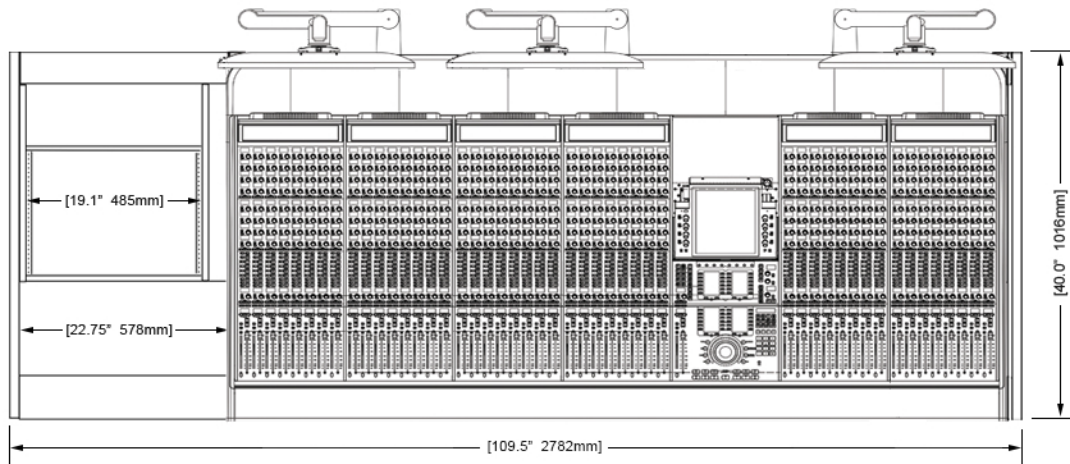

ECLIPSE

For AVID® S6

EG4-S6-7B-RN

ECLIPSE GENERATION 4 console system features a sonically diffusive silhouette that minimizes acoustical influence while retaining important features of a large format console in the critical listening environment.

Creature comforts include smooth fingerprint resistant writing surfaces, padded armrest, ample leg room and smart optional accessories.

Optional accessories include: Rail-mounted isolating speaker platforms, articulating monitor arms, off floor CPU mounting brackets, and mahogany trim options.