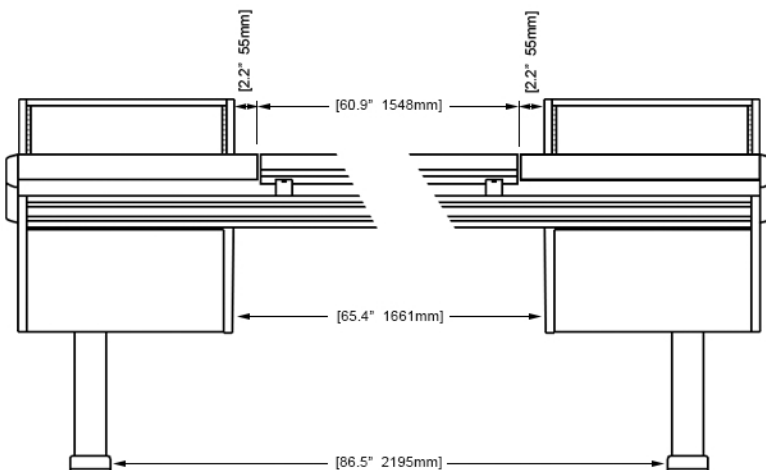

ECLIPSE console system features a sonically diffusive silhouette that minimizes acoustical influence while retaining important features of a large format console in the critical listening environment.

Creature comforts include padded armrest on racks and desk inserts, smooth fingerprint resistant writing surfaces, ample leg room and smart optional accessories.

Cable management is integral to Eclipse console systems. Cable trays, removable access panels, cable passes between racks and platforms allow for flexible, discreet cable routing.

Options and accessories include: Mahogany end panel trim, rail-mounted isolating speaker platforms, articulating monitor arms, off floor CPU, UPS mounting brackets, and more.