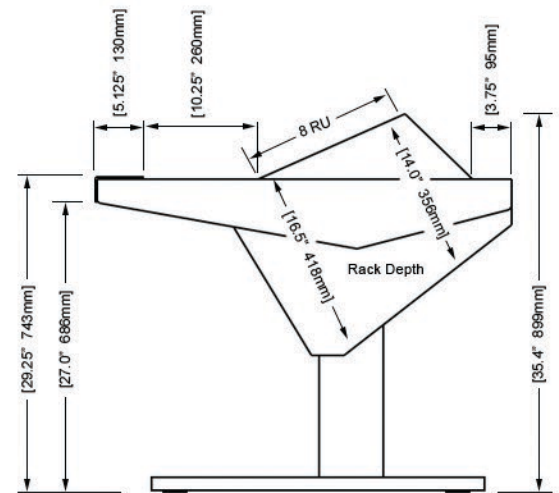

ECLIPSE

For AVID® S6

EG4-S6-6B-RD

ECLIPSE GENERATION 4 console system features a sonically diffusive silhouette that minimizes acoustical influence while retaining important features of a large format console in the critical listening environment.

Creature comforts include smooth fingerprint resistant writing surfaces, padded armrest, ample leg room and smart optional accessories.

Optional accessories include: Rail-mounted isolating speaker platforms, articulating monitor arms, off floor CPU mounting brackets, and mahogany trim options.