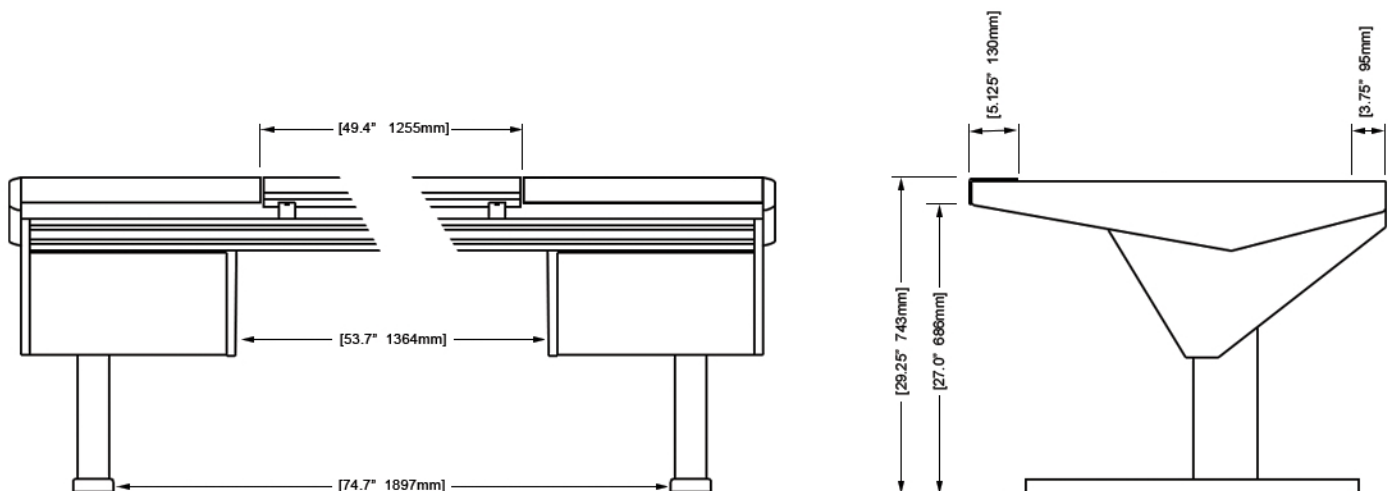

ECLIPSE console system features a sonically diffusive silhouette that minimizes acoustical influence while retaining important features of a large format console in the critical listening environment.

Creature comforts include padded armrest on racks and desk inserts, smooth fingerprint resistant writing surfaces, ample leg room and smart optional accessories.

Cable management is integral to Eclipse console systems. Cable trays, removable access panels, cable passes between racks and platforms allow for flexible, discreet cable routing.

Options and accessories include: Mahogany end panel trim, rail-mounted isolating speaker platforms, articulating monitor arms, off floor CPU, UPS mounting brackets, and more.