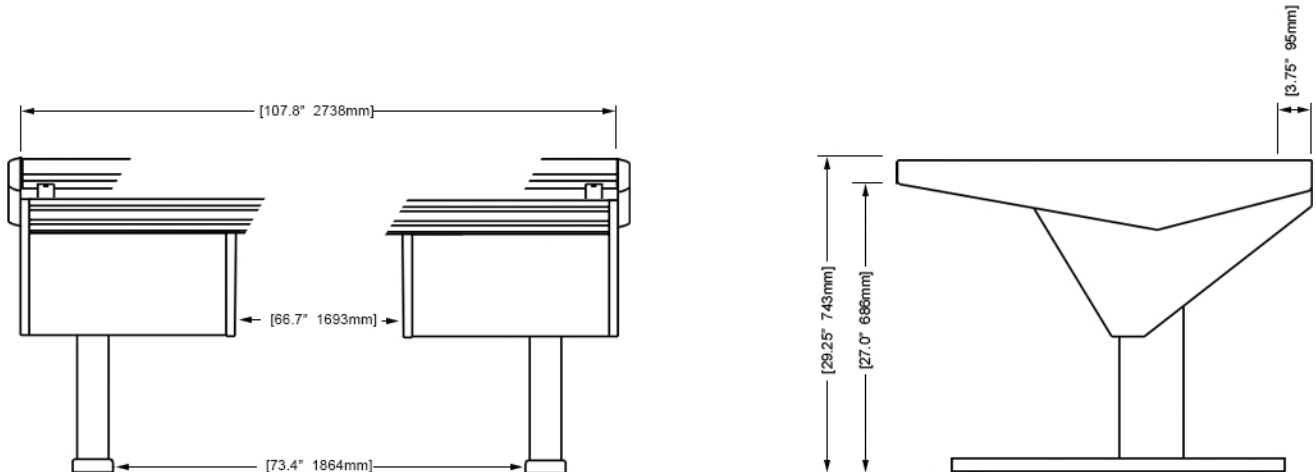

ECLIPSE

For AVID® S6

EG4-S6-9B-NN

ECLIPSE console system features a sonically diffusive silhouette that minimizes acoustical influence while retaining important features of a large format console in the critical listening environment.

Creator comforts include padded armrest on racks and desk inserts, smooth fingerprint resistant writing surfaces, ample leg room and smart optional accessories.

Cable management is integral to Eclipse console systems. Cable trays, removable access panels, cable passes between racks and platforms allow for flexible, discreet cable routing.

Options and accessories include: Mahogany end panel trim, rail-mounted isolating speaker platforms, articulating monitor arms, off floor CPU, UPS mounting brackets, and more.