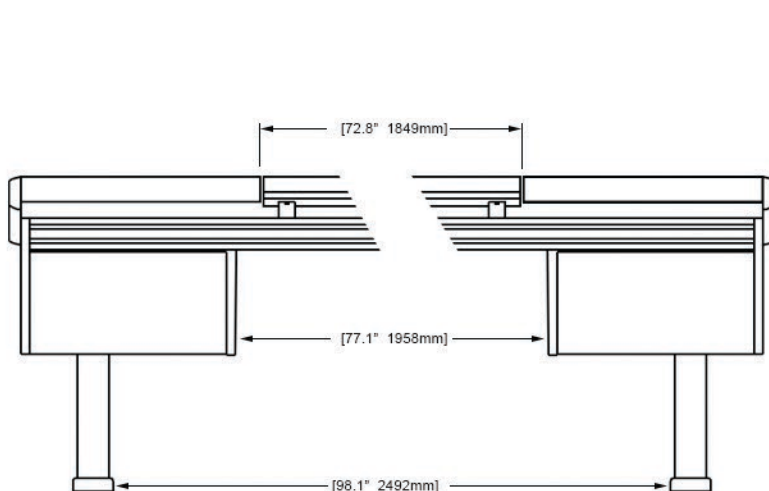

ECLIPSE

For AVID® S6

EG4-S6-6B-NN

ECLIPSE GENERATION 4 console system features a sonically diffusive silhouette that minimizes acoustical influence while retaining important features of a large format console in the critical listening environment.

Creature comforts include smooth fingerprint resistant writing surfaces, padded armrest, ample leg room and smart optional accessories.

Optional accessories include: Rail-mounted isolating speaker platforms, articulating monitor arms, off floor CPU mounting brackets, and mahogany trim options.