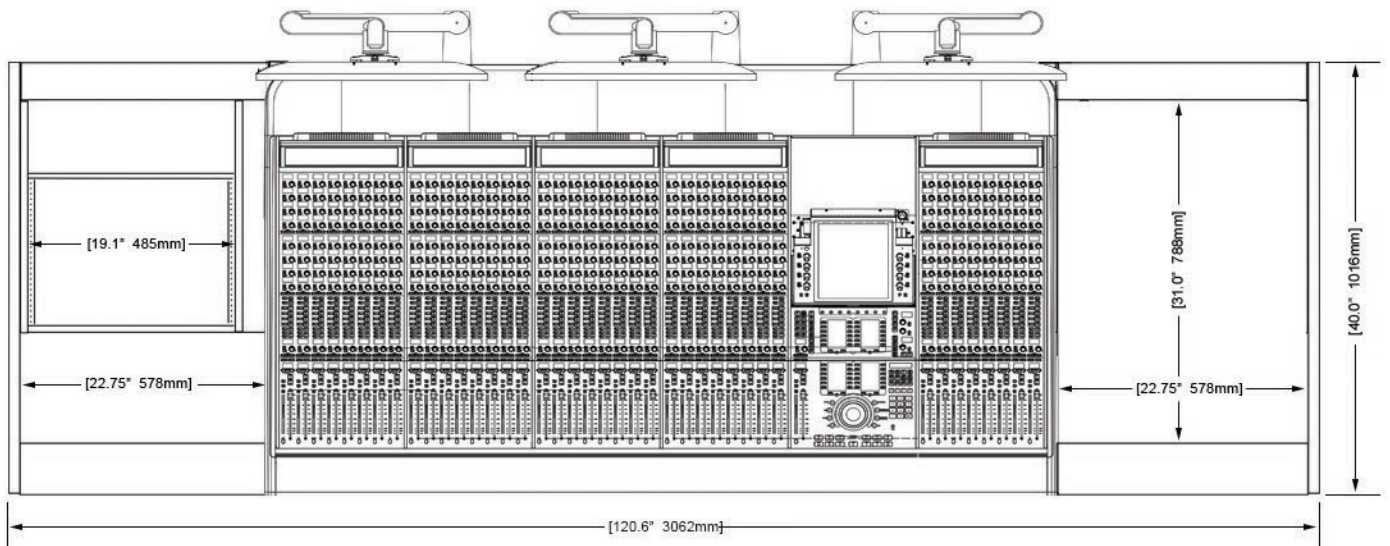

ECLIPSE

For AVID® S6

EG4-S6-6B-RD

ECLIPSE GENERATION 4 console system features a sonically diffusive silhouette that minimizes acoustical influence while retaining important features of a large format console in the critical listening environment.

Creature comforts include smooth fingerprint resistant writing surfaces, padded armrest, ample leg room and smart optional accessories.

Optional accessories include: Rail-mounted isolating speaker platforms, articulating monitor arms, off floor CPU mounting brackets, and mahogany trim options.