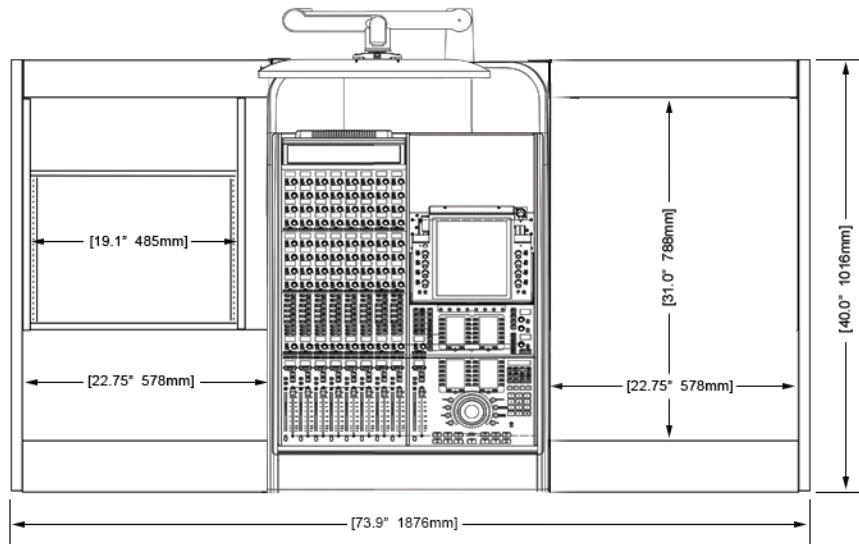

ECLIPSE console system features a sonically diffusive silhouette that minimizes acoustical influence while retaining important features of a large format console in the critical listening environment.

Creature comforts include padded armrest on racks and desk inserts, smooth fingerprint resistant writing surfaces, ample leg room and smart optional accessories.

Cable management is integral to Eclipse console systems. Cable trays, removable access panels, cable passes between racks and platforms allow for flexible, discreet cable routing.

Options and accessories include: Mahogany end panel trim, rail-mounted isolating speaker platforms, articulating monitor arms, off floor CPU, UPS mounting brackets, and more.