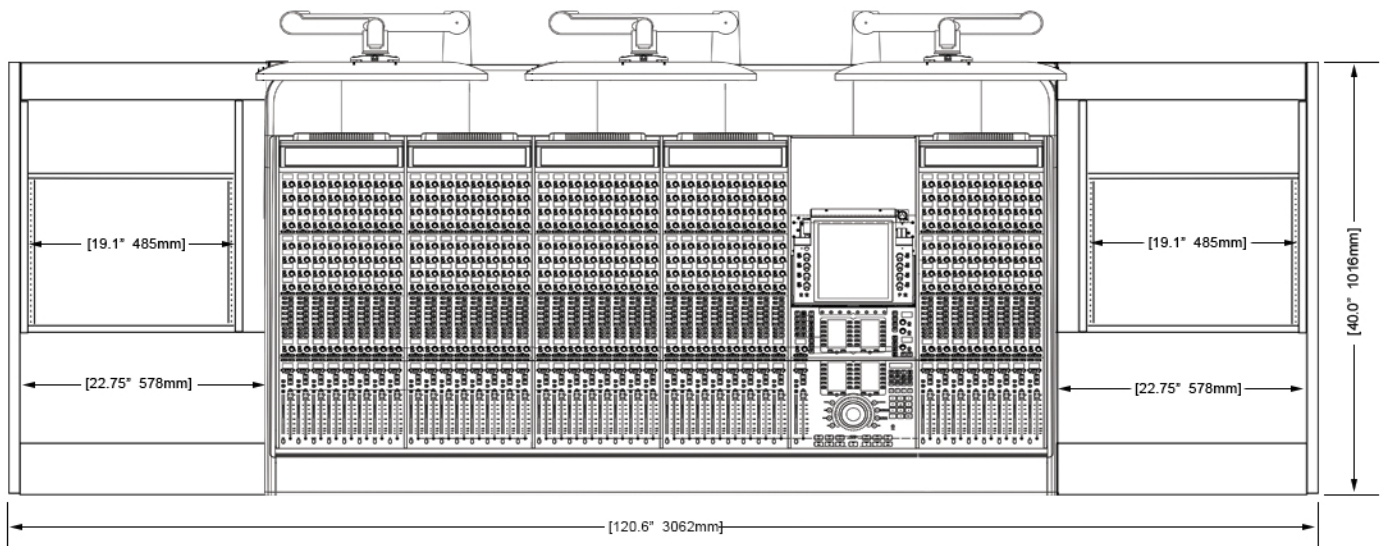

ECLIPSE console system features a sonically diffusive silhouette that minimizes acoustical influence while retaining important features of a large format console in the critical listening environment.

Creature comforts include padded armrest on racks and desk inserts, smooth fingerprint resistant writing surfaces, ample leg room and smart optional accessories.

Cable management is integral to Eclipse console systems. Cable trays, removable access panels, cable passes between racks and platforms allow for flexible, discreet cable routing.

Options and accessories include: Mahogany end panel trim, rail-mounted isolating speaker platforms, articulating monitor arms, off floor CPU, UPS mounting brackets, and more.