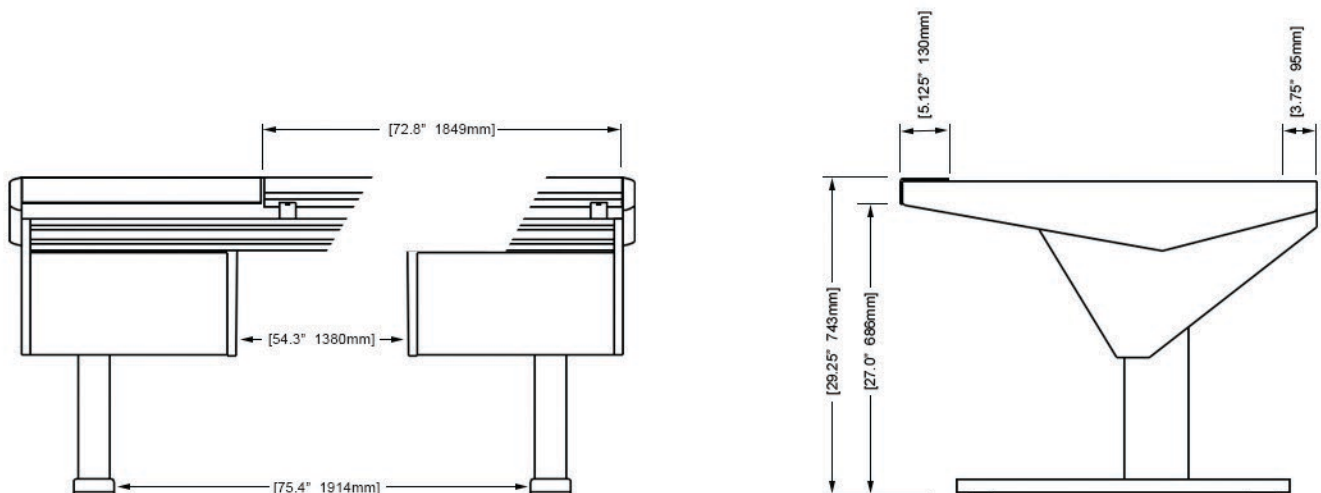

ECLIPSE

For AVID® S6

EG4-S6-6B-DN

ECLIPSE GENERATION 4 console system features a sonically diffusive silhouette that minimizes acoustical influence while retaining important features of a large format console in the critical listening environment.

Creature comforts include smooth fingerprint resistant writing surfaces, padded armrest, ample leg room and smart optional accessories.

Optional accessories include: Rail-mounted isolating speaker platforms, articulating monitor arms, off floor CPU mounting brackets, and mahogany trim options.