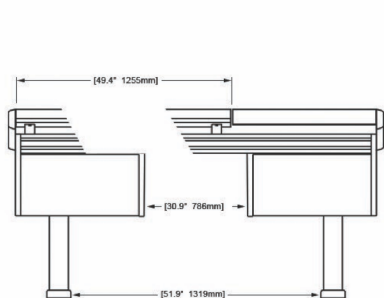

ECLIPSE

For AVID® S6

EG4-S6-4B-ND

ECLIPSE GENERATION 4 console system features a sonically diffusive silhouette that minimizes acoustical influence while retaining important features of a large format console in the critical listening environment.

Creature comforts include smooth fingerprint resistant writing surfaces, padded armrest, ample leg room and smart optional accessories.

Optional accessories include: Rail-mounted isolating speaker platforms, articulating monitor arms, off floor CPU mounting brackets, and mahogany trim options.