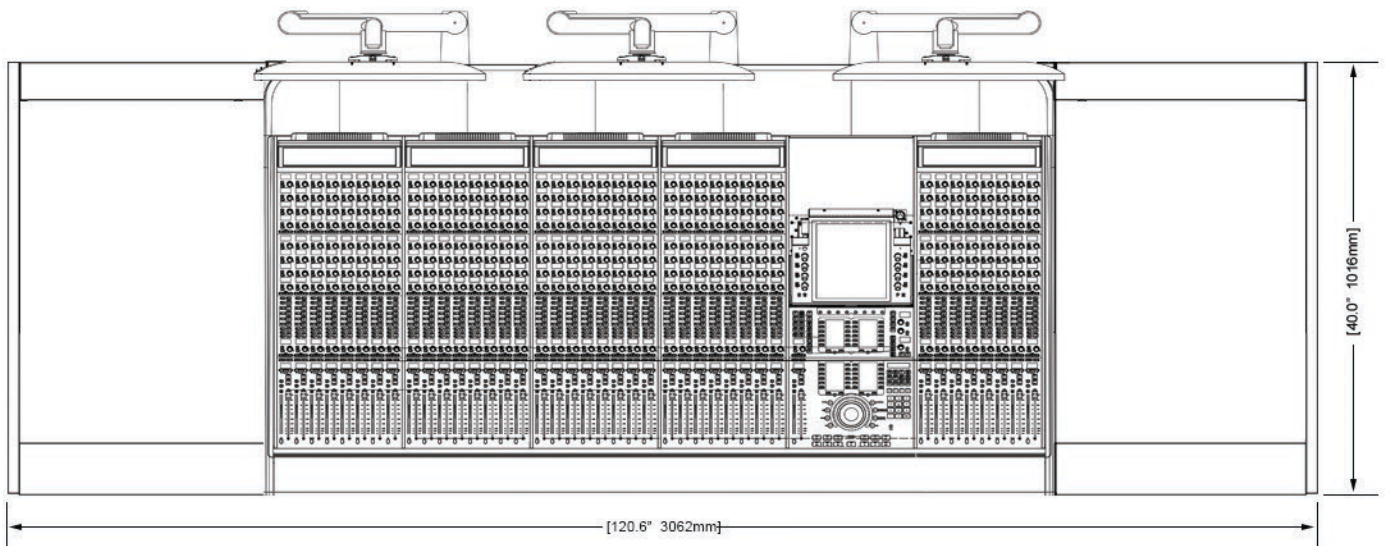

ECLIPSE

For AVID® S6

EG4-S6-6B-NN

ECLIPSE GENERATION 4 console system features a sonically diffusive silhouette that minimizes acoustical influence while retaining important features of a large format console in the critical listening environment.

Creature comforts include smooth fingerprint resistant writing surfaces, padded armrest, ample leg room and smart optional accessories.

Optional accessories include: Rail-mounted isolating speaker platforms, articulating monitor arms, off floor CPU mounting brackets, and mahogany trim options.