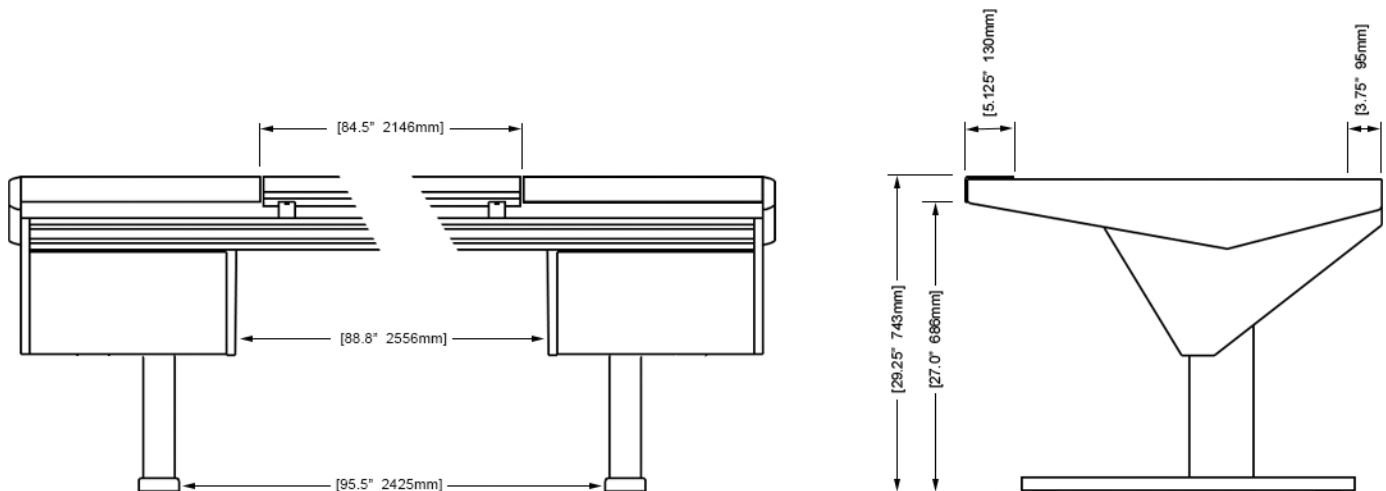

ECLIPSE

For AVID® S6

EG4-S6-7B-DD

ECLIPSE GENERATION 4 console system features a sonically diffusive silhouette that minimizes acoustical influence while retaining important features of a large format console in the critical listening environment.

Creature comforts include smooth fingerprint resistant writing surfaces, padded armrest, ample leg room and smart optional accessories.

Optional accessories include: Rail-mounted isolating speaker platforms, articulating monitor arms, off floor CPU mounting brackets, and mahogany trim options.