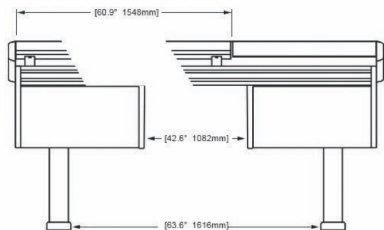

ECLIPSE GENERATION 4 console system features a sonically diffusive silhouette that minimizes acoustical influence while retaining important features of a large format console in the critical listening environment.

Creature comforts include smooth fingerprint resistant writing surfaces, padded armrest, ample leg room and smart optional accessories.

Optional accessories include: Rail-mounted isolating speaker platforms, articulating monitor arms, off floor CPU mounting brackets, and mahogany trim options.