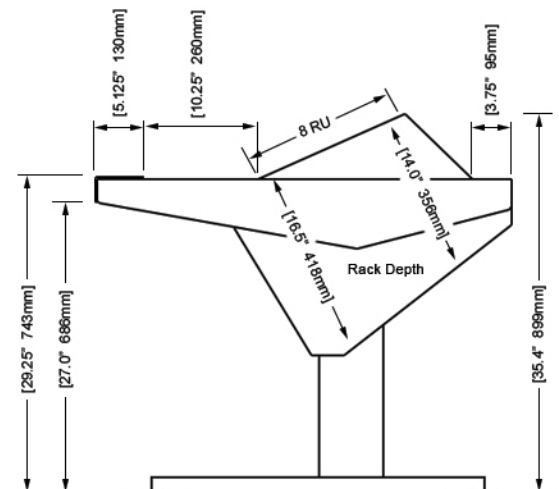

ECLIPSE console system features a sonically diffusive silhouette that minimizes acoustical influence while retaining important features of a large format console in the critical listening environment.

Creator comforts include padded armrest on racks and desk inserts, smooth fingerprint resistant writing surfaces, ample leg room and smart optional accessories.

Cable management is integral to Eclipse console systems. Cable trays, removable access panels, cable passes between racks and platforms allow for flexible, discreet cable routing.

Options and accessories include: Mahogany end panel trim, rail-mounted isolating speaker platforms, articulating monitor arms, off floor CPU, UPS mounting brackets, and more.