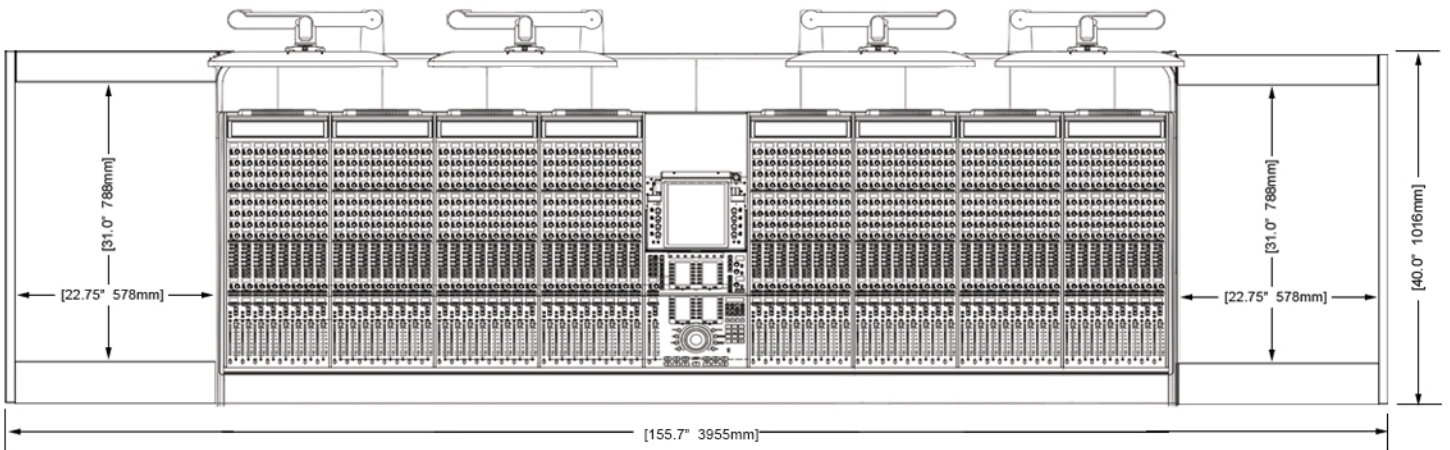

ECLIPSE console system features a sonically diffusive silhouette that minimizes acoustical influence while retaining important features of a large format console in the critical listening environment.

Creature comforts include padded armrest on racks and desk inserts, smooth fingerprint resistant writing surfaces, ample leg room and smart optional accessories.

Cable management is integral to Eclipse console systems. Cable trays, removable access panels, cable passes between racks and platforms allow for flexible, discreet cable routing.

Options and accessories include: Mahogany end panel trim, rail-mounted isolating speaker platforms, articulating monitor arms, off floor CPU, UPS mounting brackets, and more.