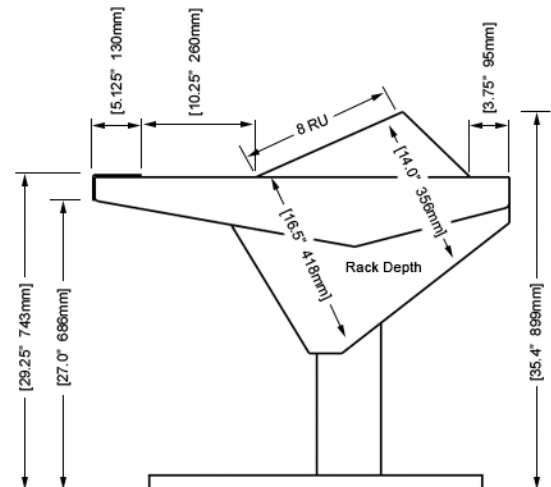

ECLIPSE console system features a sonically diffusive silhouette that minimizes acoustical influence while retaining important features of a large format console in the critical listening environment.

Creature comforts include padded armrest on racks and desk inserts, smooth fingerprint resistant writing surfaces, ample leg room and smart optional accessories.

Cable management is integral to Eclipse console systems. Cable trays, removable access panels, cable passes between racks and platforms allow for flexible, discreet cable routing.

Options and accessories include: Mahogany end panel trim, rail-mounted isolating speaker platforms, articulating monitor arms, off floor CPU, UPS mounting brackets, and more.