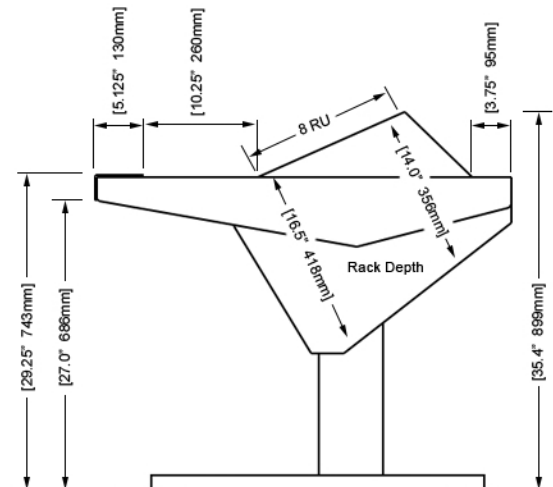

ECLIPSE console system features a sonically diffusive silhouette that minimizes acoustical influence while retaining important features of a large format console in the critical listening environment.

Creature comforts include padded armrest on racks and desk inserts, smooth fingerprint resistant writing surfaces, ample leg room and smart optional accessories.

Cable management is integral to Eclipse console systems. Cable trays, removable access panels, cable passes between racks and platforms allow for flexible, discreet cable routing.

Options and accessories include: Mahogany end panel trim, rail-mounted isolating speaker platforms, articulating monitor arms, off floor CPU, UPS mounting brackets, and more.