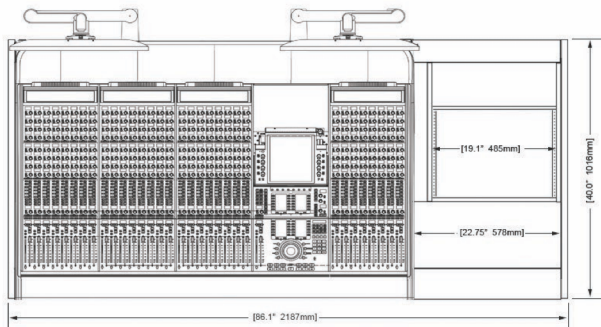

ECLIPSE GENERATION 4 console system features a sonically diffusive silhouette that minimizes acoustical influence while retaining important features of a large format console in the critical listening environment.

Creature comforts include smooth fingerprint resistant writing surfaces, padded armrest, ample leg room and smart optional accessories.

Optional accessories include: Rail-mounted isolating speaker platforms, articulating monitor arms, off floor CPU mounting brackets, and mahogany trim options.