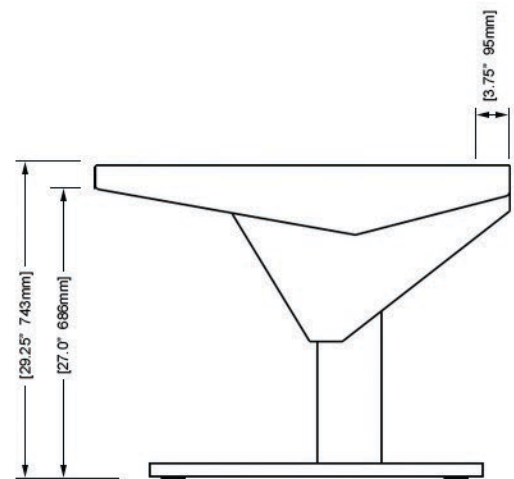

ECLIPSE For AVID® S6

EG4-S6-6B-NN

ECLIPSE GENERATION 4 console system features a sonically diffusive silhouette that minimizes acoustical influence while retaining important features of a large format console in the critical listening environment.

Optional accessories include: Rail-mounted isolating speaker platforms, articulating monitor arms, off floor CPU mounting brackets, and mahogany trim options.