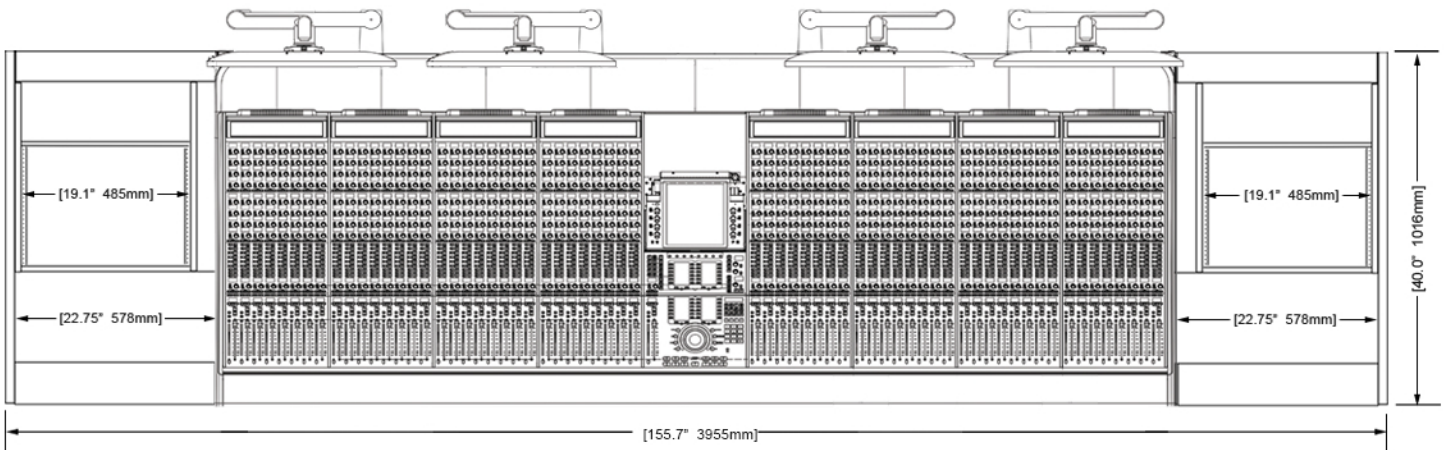

ECLIPSE

For AVID® S6

EG4-S6-9B-RR

ECLIPSE console system features a sonically diffusive silhouette that minimizes acoustical influence while retaining important features of a large format console in the critical listening environment.

Creator comforts include padded armrest on racks and desk inserts, smooth fingerprint resistant writing surfaces, ample leg room and smart optional accessories.

Cable management is integral to Eclipse console systems. Cable trays, removable access panels, cable passes between racks and platforms allow for flexible, discreet cable routing.

Options and accessories include: Mahogany end panel trim, rail-mounted isolating speaker platforms, articulating monitor arms, off floor CPU, UPS mounting brackets, and more.