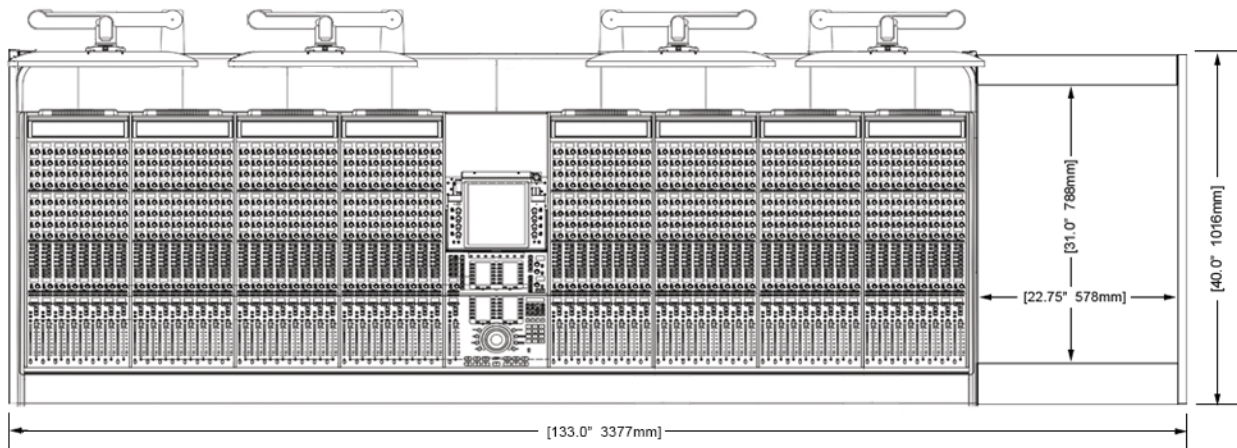

ECLIPSE

For AVID® S6

EG4-S6-9B-ND

ECLIPSE console system features a sonically diffusive silhouette that minimizes acoustical influence while retaining important features of a large format console in the critical listening environment.

Creator comforts include padded armrest on racks and desk inserts, smooth fingerprint resistant writing surfaces, ample leg room and smart optional accessories.

Cable management is integral to Eclipse console systems. Cable trays, removable access panels, cable passes between racks and platforms allow for flexible, discreet cable routing.

Options and accessories include: Mahogany end panel trim, rail-mounted isolating speaker platforms, articulating monitor arms, off floor CPU, UPS mounting brackets, and more.