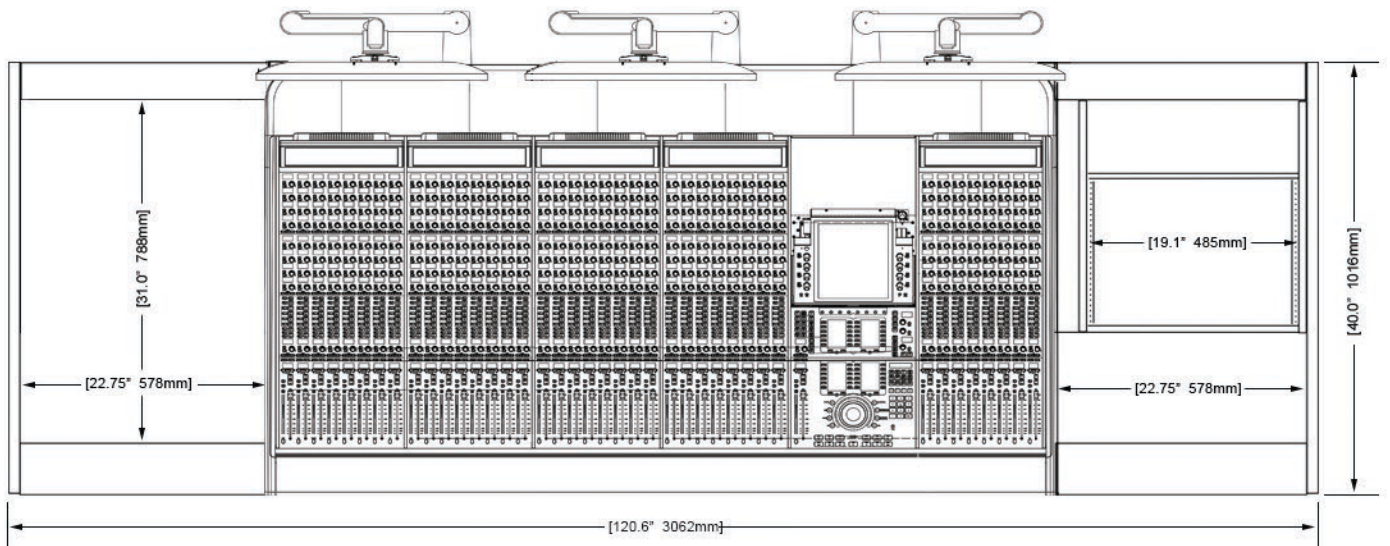

ECLIPSE

For AVID® S6

EG4-S6-6B-DR

ECLIPSE GENERATION 4 console system features a sonically diffusive silhouette that minimizes acoustical influence while retaining important features of a large format console in the critical listening environment.

Creature comforts include smooth fingerprint resistant writing surfaces, padded armrest, ample leg room and smart optional accessories.

Optional accessories include: Rail-mounted isolating speaker platforms, articulating monitor arms, off floor CPU mounting brackets, and mahogany trim options.