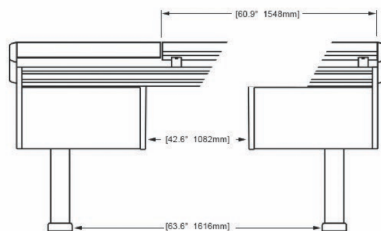

ECLIPSE GENERATION 4 console system features a sonically diffusive silhouette that minimizes acoustical influence while retaining important features of a large format console in the critical listening environment.

Creature comforts include smooth fingerprint resistant writing surfaces, padded armrest, ample leg room and smart optional accessories.

Optional accessories include: Rail-mounted isolating speaker platforms, articulating monitor arms, off floor CPU mounting brackets, and mahogany trim options.