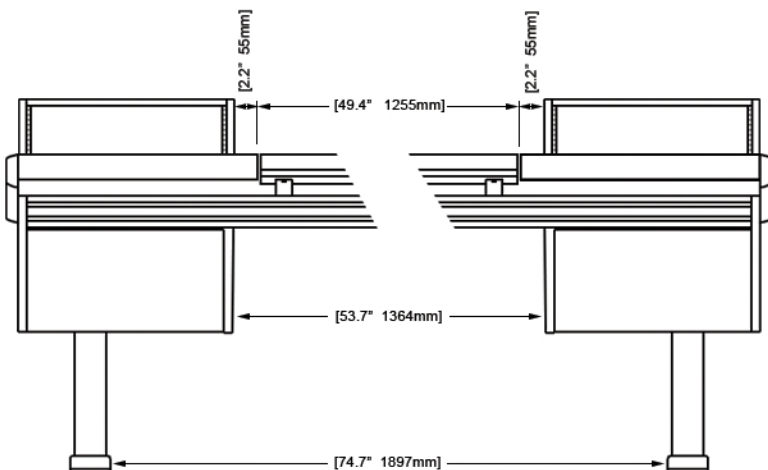

ECLIPSE

For AVID® S6

EG4-S6-4B-RR

ECLIPSE console system features a sonically diffusive silhouette that minimizes acoustical influence while retaining important features of a large format console in the critical listening environment.

Creature comforts include padded armrest on racks and desk inserts, smooth fingerprint resistant writing surfaces, ample leg room and smart optional accessories.

Cable management is integral to Eclipse console systems. Cable trays, removable access panels, cable passes between racks and platforms allow for flexible, discreet cable routing.

Options and accessories include: Mahogany end panel trim, rail-mounted isolating speaker platforms, articulating monitor arms, off floor CPU, UPS mounting brackets, and more.