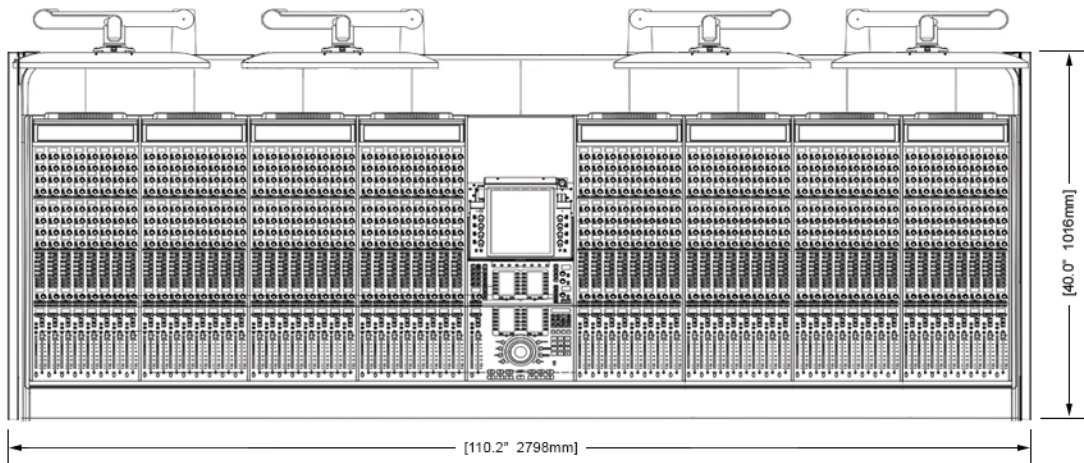

ECLIPSE

For AVID® S6

EG4-S6-9B-NN

ECLIPSE console system features a sonically diffusive silhouette that minimizes acoustical influence while retaining important features of a large format console in the critical listening environment.

Creator comforts include padded armrest on racks and desk inserts, smooth fingerprint resistant writing surfaces, ample leg room and smart optional accessories.

Cable management is integral to Eclipse console systems. Cable trays, removable access panels, cable passes between racks and platforms allow for flexible, discreet cable routing.

Options and accessories include: Mahogany end panel trim, rail-mounted isolating speaker platforms, articulating monitor arms, off floor CPU, UPS mounting brackets, and more.