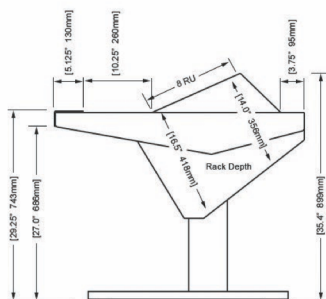

ECLIPSE GENERATION 4 console system features a sonically diffusive silhouette that minimizes acoustical influence while retaining important features of a large format console in the critical listening environment.

Creature comforts include smooth fingerprint resistant writing surfaces, padded armrest, ample leg room and smart optional accessories.

Optional accessories include: Rail-mounted isolating speaker platforms, articulating monitor arms, off floor CPU mounting brackets, and mahogany trim options.