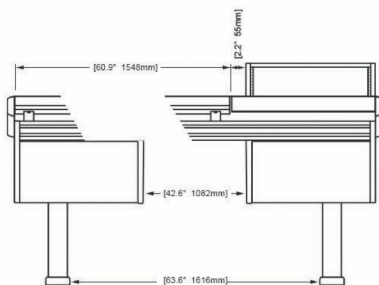

ECLIPSE GENERATION 4 console system features a sonically diffusive silhouette that minimizes acoustical influence while retaining important features of a large format console in the critical listening environment.

Creature comforts include smooth fingerprint resistant writing surfaces, padded armrest, ample leg room and smart optional accessories.

Optional accessories include: Rail-mounted isolating speaker platforms, articulating monitor arms, off floor CPU mounting brackets, and mahogany trim options.