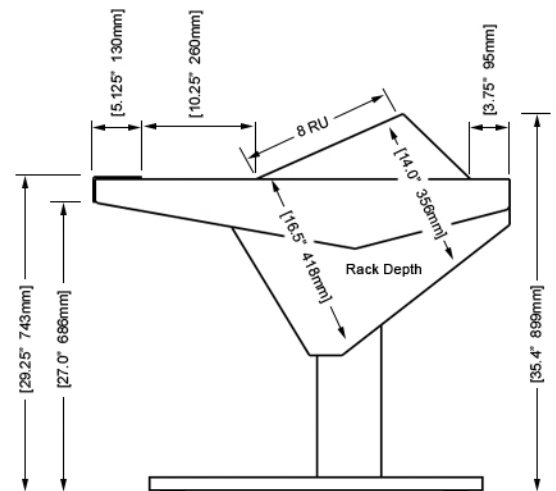

ECLIPSE GENERATION 4 console system features a sonically diffusive silhouette that minimizes acoustical influence while retaining important features of a large format console in the critical listening environment.

Creature comforts include smooth fingerprint resistant writing surfaces, padded armrest, ample leg room and smart optional accessories.

Optional accessories include: Rail-mounted isolating speaker platforms, articulating monitor arms, off floor CPU mounting brackets, and mahogany trim options.