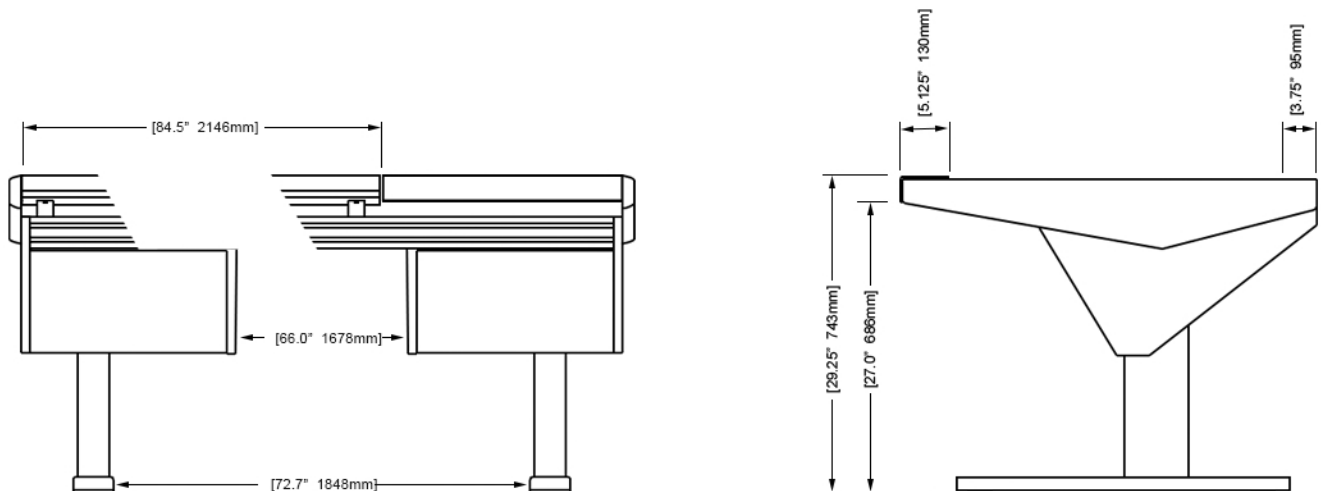

ECLIPSE

For AVID® S6

EG4-S6-7B-ND

ECLIPSE GENERATION 4 console system features a sonically diffusive silhouette that minimizes acoustical influence while retaining important features of a large format console in the critical listening environment.

Creature comforts include smooth fingerprint resistant writing surfaces, padded armrest, ample leg room and smart optional accessories.

Optional accessories include: Rail-mounted isolating speaker platforms, articulating monitor arms, off floor CPU mounting brackets, and mahogany trim options.