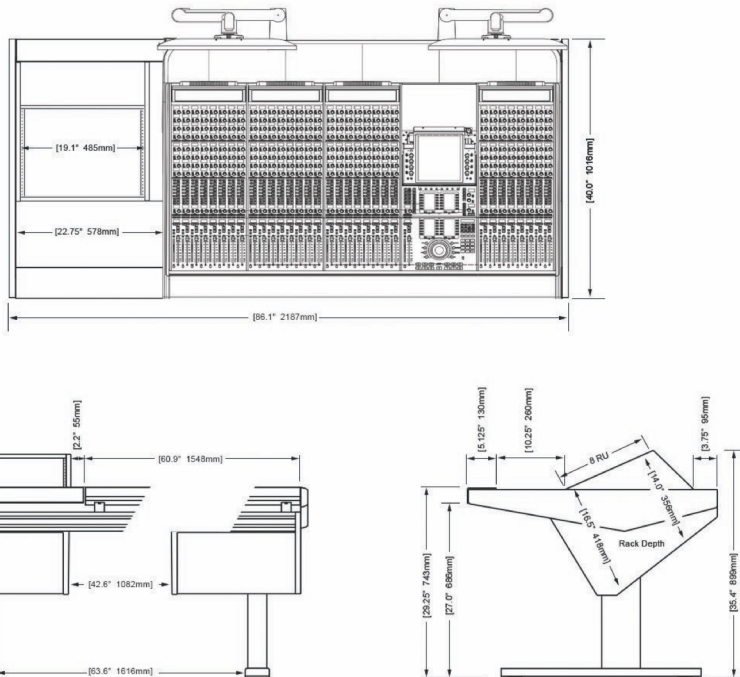

ECLIPSE GENERATION 4 console system features a sonically diffusive silhouette that minimizes acoustical influence while retaining important features of a large format console in the critical listening environment.

Creature comforts include smooth fingerprint resistant writing surfaces, padded armrest, ample leg room and smart optional accessories.

Optional accessories include: Rail-mounted isolating speaker platforms, articulating monitor arms, off floor CPU mounting brackets, and mahogany trim options.