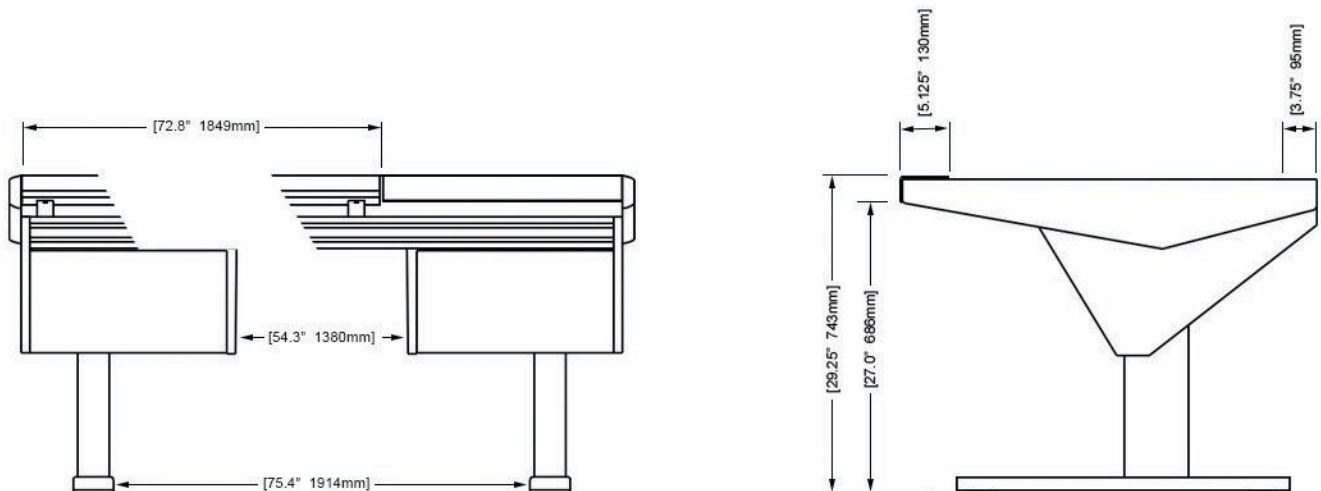

ECLIPSE

For AVID® S6

EG4-S6-6B-ND

ECLIPSE GENERATION 4 console system features a sonically diffusive silhouette that minimizes acoustical influence while retaining important features of a large format console in the critical listening environment.

Creature comforts include smooth fingerprint resistant writing surfaces, padded armrest, ample leg room and smart optional accessories.

Optional accessories include: Rail-mounted isolating speaker platforms, articulating monitor arms, off floor CPU mounting brackets, and mahogany trim options.