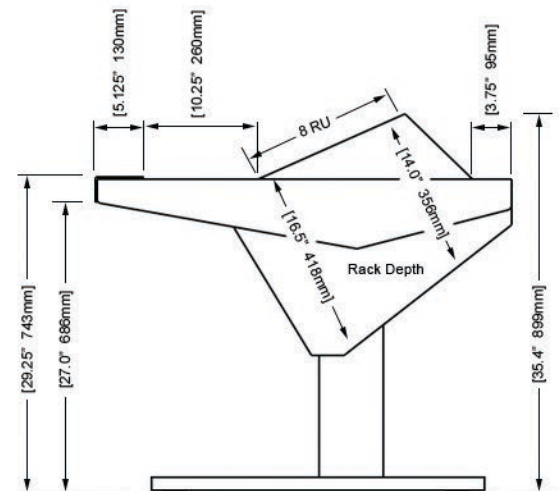

ECLIPSE

For AVID® S6

EG4-S6-6B-RN

ECLIPSE GENERATION 4 console system features a sonically diffusive silhouette that minimizes acoustical influence while retaining important features of a large format console in the critical listening environment.

Creature comforts include smooth fingerprint resistant writing surfaces, padded armrest, ample leg room and smart optional accessories.

Optional accessories include: Rail-mounted isolating speaker platforms, articulating monitor arms, off floor CPU mounting brackets, and mahogany trim options.