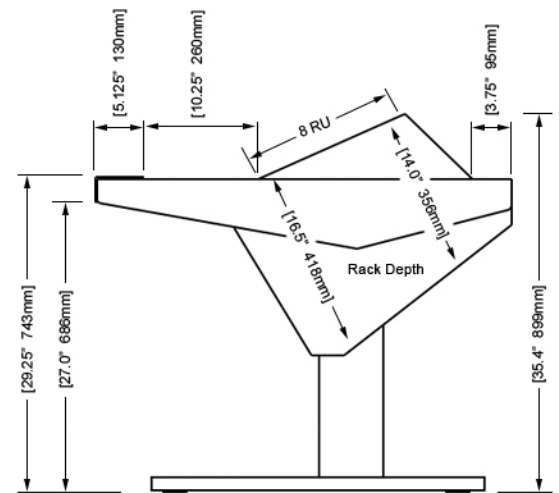

ECLIPSE console system features a sonically diffusive silhouette that minimizes acoustical influence while retaining important features of a large format console in the critical listening environment.

Creature comforts include padded armrest on racks and desk inserts, smooth fingerprint resistant writing surfaces, ample leg room and smart optional accessories.

Cable management is integral to Eclipse console systems. Cable trays, removable access panels, cable passes between racks and platforms allow for flexible, discreet cable routing.

Options and accessories include: Mahogany end panel trim, rail-mounted isolating speaker platforms, articulating monitor arms, off floor CPU, UPS mounting brackets, and more.