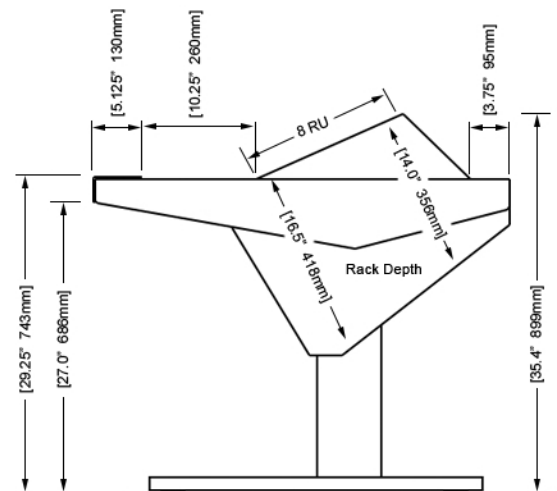

ECLIPSE

For AVID® S6

EG4-S6-7B-RD

ECLIPSE GENERATION 4 console system features a sonically diffusive silhouette that minimizes acoustical influence while retaining important features of a large format console in the critical listening environment.

Creature comforts include smooth fingerprint resistant writing surfaces, padded armrest, ample leg room and smart optional accessories.

Optional accessories include: Rail-mounted isolating speaker platforms, articulating monitor arms, off floor CPU mounting brackets, and mahogany trim options.