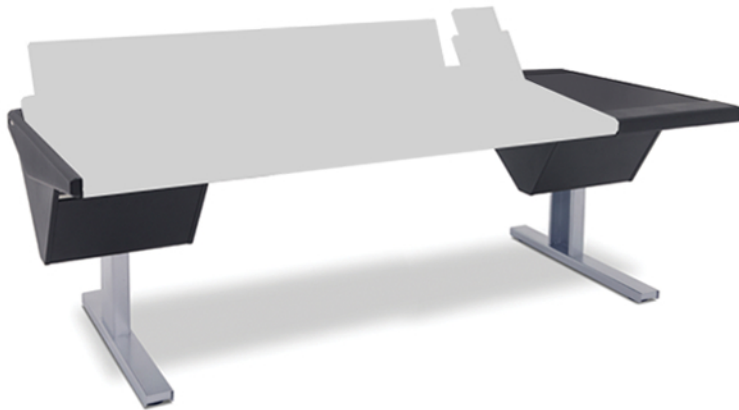

ECLIPSE

For AVID® S6

EG4-S6-7B-ND

ECLIPSE GENERATION 4 console system features a sonically diffusive silhouette that minimizes acoustical influence while retaining important features of a large format console in the critical listening environment.

Creature comforts include smooth fingerprint resistant writing surfaces, padded armrest, ample leg room and smart optional accessories.

Optional accessories include: Rail-mounted isolating speaker platforms, articulating monitor arms, off floor CPU mounting brackets, and mahogany trim options.