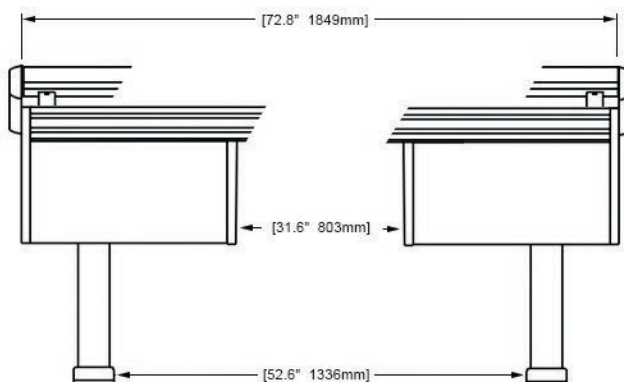

ECLIPSE For AVID® S6

EG4-S6-6B-NN

ECLIPSE GENERATION 4 console system features a sonically diffusive silhouette that minimizes acoustical influence while retaining important features of a large format console in the critical listening environment.

Optional accessories include: Rail-mounted isolating speaker platforms, articulating monitor arms, off floor CPU mounting brackets, and mahogany trim options.