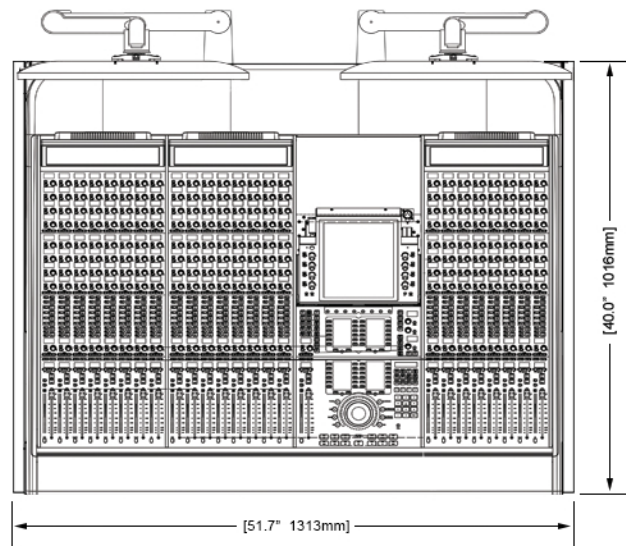

ECLIPSE console system features a sonically diffusive silhouette that minimizes acoustical influence while retaining important features of a large format console in the critical listening environment.

Creature comforts include padded armrest on racks and desk inserts, smooth fingerprint resistant writing surfaces, ample leg room and smart optional accessories.

Cable management is integral to Eclipse console systems. Cable trays, removable access panels, cable passes between racks and platforms allow for flexible, discreet cable routing.

Options and accessories include: Mahogany end panel trim, rail-mounted isolating speaker platforms, articulating monitor arms, off floor CPU, UPS mounting brackets, and more.