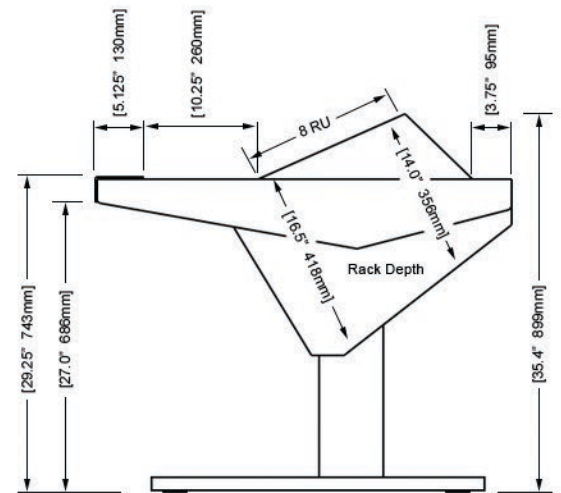

ECLIPSE

For AVID® S6

EG4-S6-6B-DR

ECLIPSE GENERATION 4 console system features a sonically diffusive silhouette that minimizes acoustical influence while retaining important features of a large format console in the critical listening environment.

Creature comforts include smooth fingerprint resistant writing surfaces, padded armrest, ample leg room and smart optional accessories.

Optional accessories include: Rail-mounted isolating speaker platforms, articulating monitor arms, off floor CPU mounting brackets, and mahogany trim options.