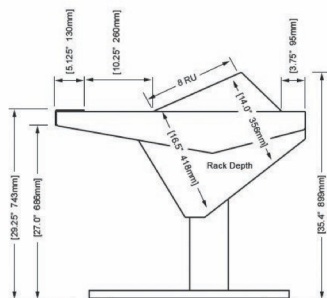

ECLIPSE GENERATION 4 console system features a sonically diffusive silhouette that minimizes acoustical influence while retaining important features of a large format console in the critical listening environment.

Creature comforts include smooth fingerprint resistant writing surfaces, padded armrest, ample leg room and smart optional accessories.

Optional accessories include: Rail-mounted isolating speaker platforms, articulating monitor arms, off floor CPU mounting brackets, and mahogany trim options.