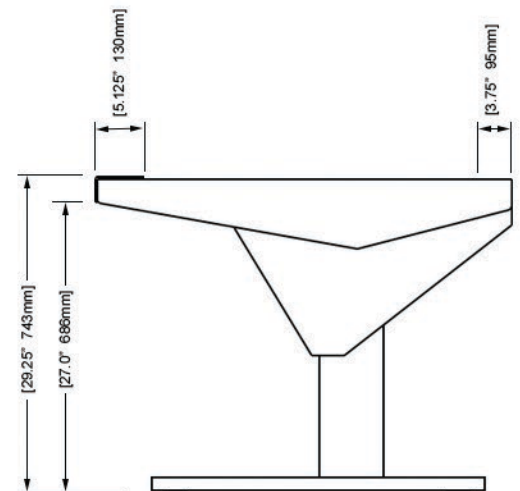

ECLIPSE

For AVID® S6

EG4-S6-6B-NN

ECLIPSE GENERATION 4 console system features a sonically diffusive silhouette that minimizes acoustical influence while retaining important features of a large format console in the critical listening environment.

Creature comforts include smooth fingerprint resistant writing surfaces, padded armrest, ample leg room and smart optional accessories.

Optional accessories include: Rail-mounted isolating speaker platforms, articulating monitor arms, off floor CPU mounting brackets, and mahogany trim options.