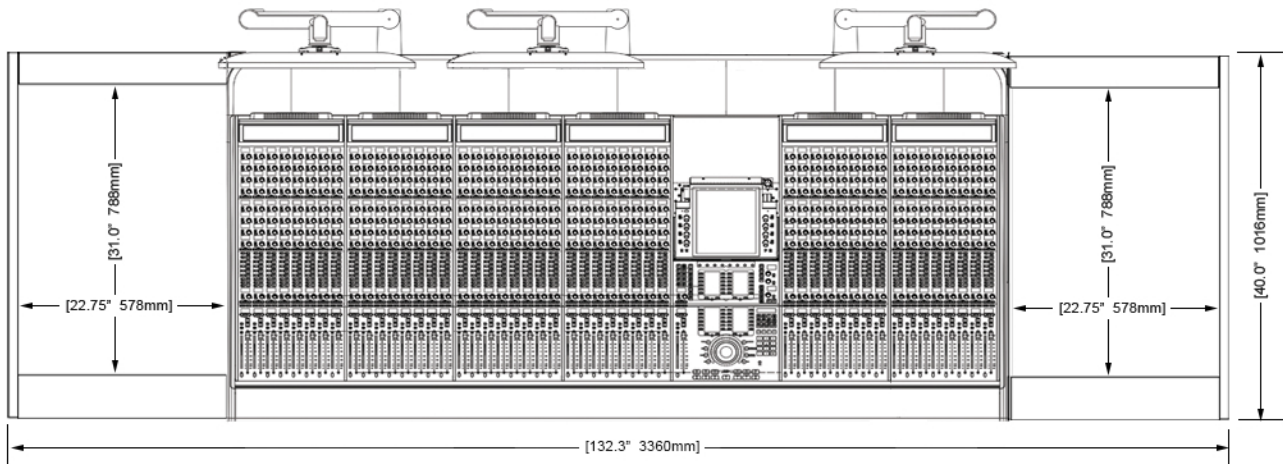

ECLIPSE

For AVID® S6

EG4-S6-7B-DD

ECLIPSE GENERATION 4 console system features a sonically diffusive silhouette that minimizes acoustical influence while retaining important features of a large format console in the critical listening environment.

Creature comforts include smooth fingerprint resistant writing surfaces, padded armrest, ample leg room and smart optional accessories.

Optional accessories include: Rail-mounted isolating speaker platforms, articulating monitor arms, off floor CPU mounting brackets, and mahogany trim options.