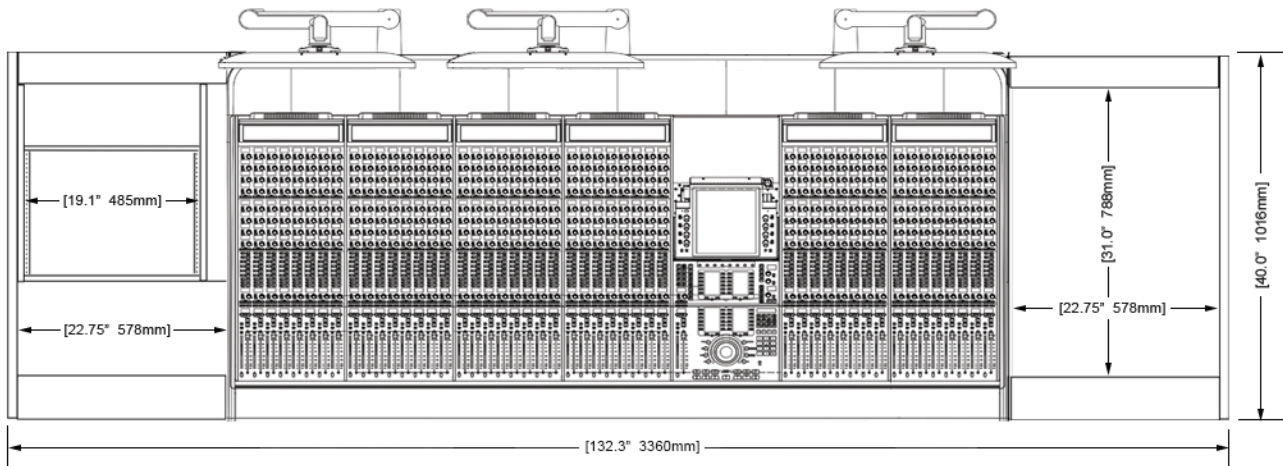

ECLIPSE

For AVID® S6

EG4-S6-7B-RD

ECLIPSE GENERATION 4 console system features a sonically diffusive silhouette that minimizes acoustical influence while retaining important features of a large format console in the critical listening environment.

Creature comforts include smooth fingerprint resistant writing surfaces, padded armrest, ample leg room and smart optional accessories.

Optional accessories include: Rail-mounted isolating speaker platforms, articulating monitor arms, off floor CPU mounting brackets, and mahogany trim options.