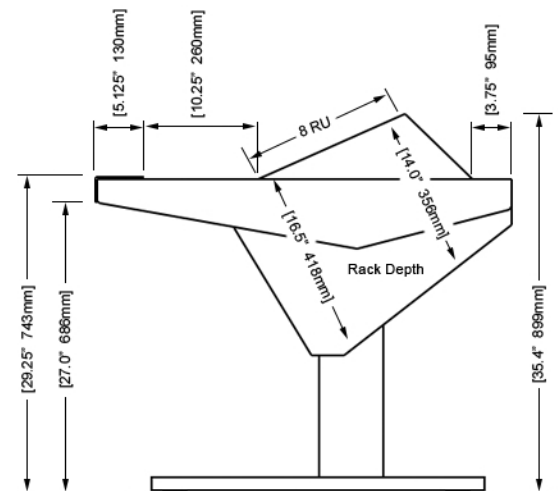

ECLIPSE

For AVID® S6

EG4-S6-7B-RN

ECLIPSE GENERATION 4 console system features a sonically diffusive silhouette that minimizes acoustical influence while retaining important features of a large format console in the critical listening environment.

Creature comforts include smooth fingerprint resistant writing surfaces, padded armrest, ample leg room and smart optional accessories.

Optional accessories include: Rail-mounted isolating speaker platforms, articulating monitor arms, off floor CPU mounting brackets, and mahogany trim options.