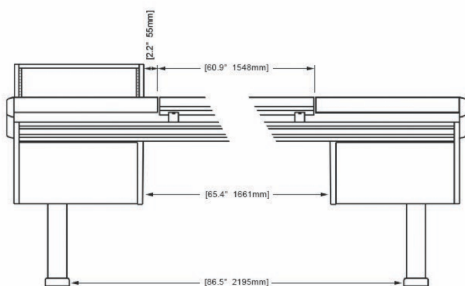

ECLIPSE GENERATION 4 console system features a sonically diffusive silhouette that minimizes acoustical influence while retaining important features of a large format console in the critical listening environment.

Creature comforts include smooth fingerprint resistant writing surfaces, padded armrest, ample leg room and smart optional accessories.

Optional accessories include: Rail-mounted isolating speaker platforms, articulating monitor arms, off floor CPU mounting brackets, and mahogany trim options.