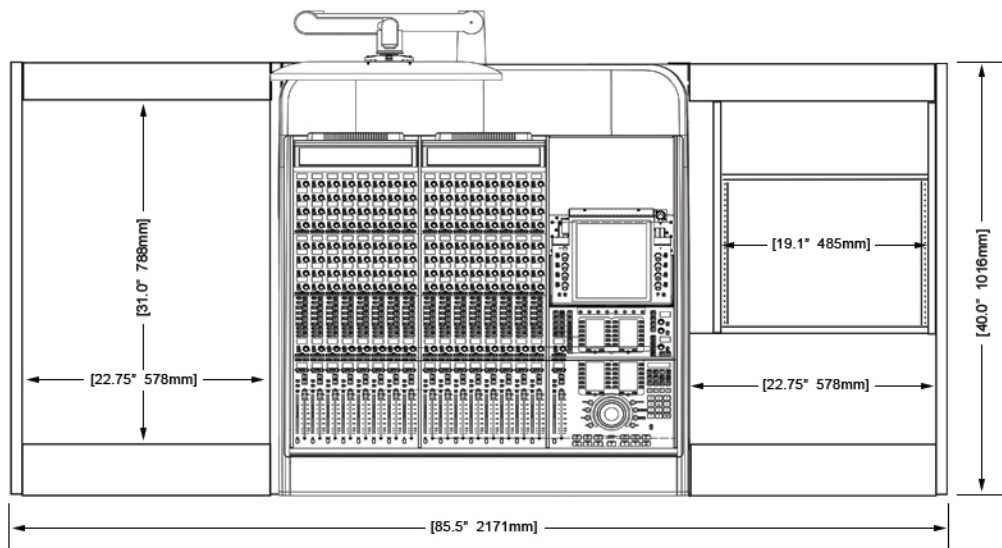

ECLIPSE console system features a sonically diffusive silhouette that minimizes acoustical influence while retaining important features of a large format console in the critical listening environment.

Creature comforts include padded armrest on racks and desk inserts, smooth fingerprint resistant writing surfaces, ample leg room and smart optional accessories.

Cable management is integral to Eclipse console systems. Cable trays, removable access panels, cable passes between racks and platforms allow for flexible, discreet cable routing.

Options and accessories include: Mahogany end panel trim, rail-mounted isolating speaker platforms, articulating monitor arms, off floor CPU, UPS mounting brackets, and more.