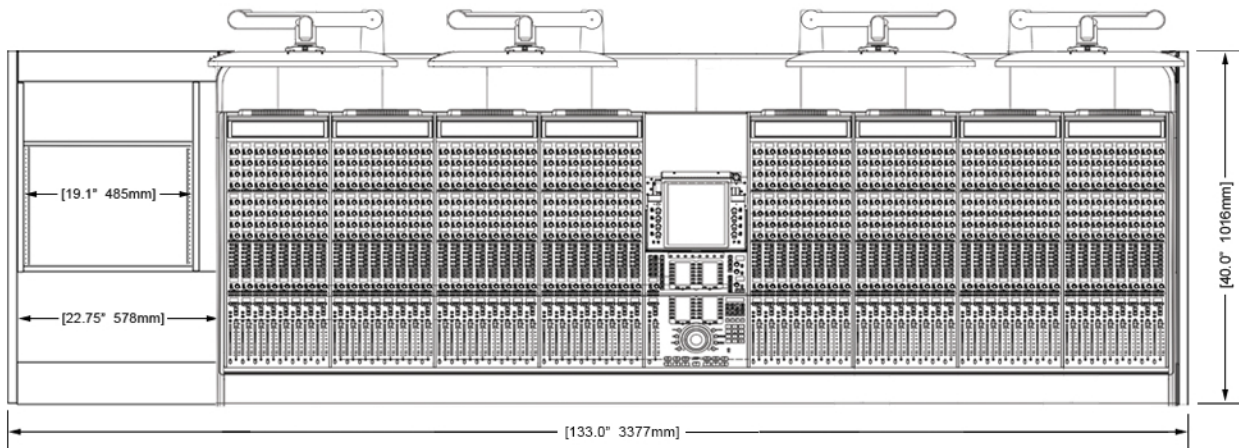

ECLIPSE console system features a sonically diffusive silhouette that minimizes acoustical influence while retaining important features of a large format console in the critical listening environment.

Creator comforts include padded armrest on racks and desk inserts, smooth fingerprint resistant writing surfaces, ample leg room and smart optional accessories.

Cable management is integral to Eclipse console systems. Cable trays, removable access panels, cable passes between racks and platforms allow for flexible, discreet cable routing.

Options and accessories include: Mahogany end panel trim, rail-mounted isolating speaker platforms, articulating monitor arms, off floor CPU, UPS mounting brackets, and more.