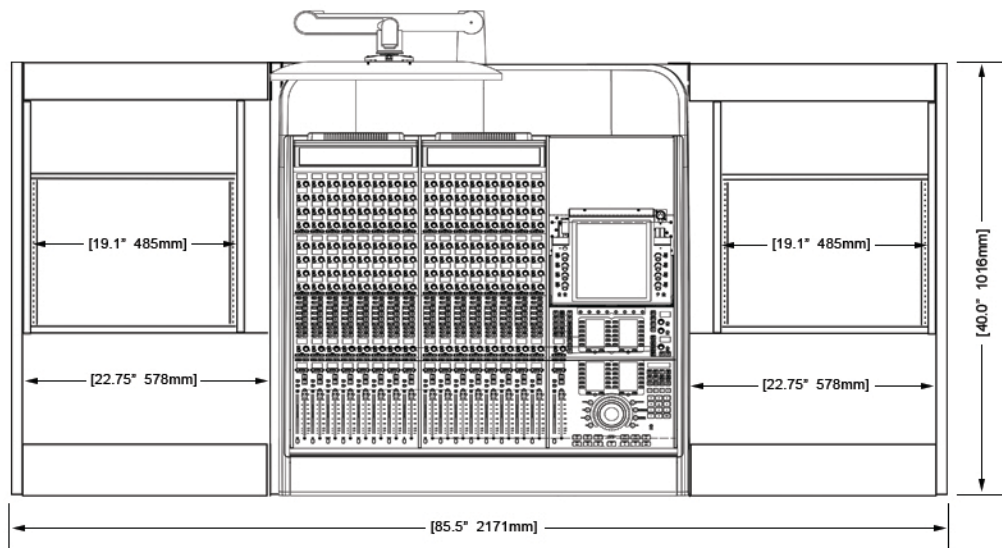

ECLIPSE console system features a sonically diffusive silhouette that minimizes acoustical influence while retaining important features of a large format console in the critical listening environment.

Creature comforts include padded armrest on racks and desk inserts, smooth fingerprint resistant writing surfaces, ample leg room and smart optional accessories.

Cable management is integral to Eclipse console systems. Cable trays, removable access panels, cable passes between racks and platforms allow for flexible, discreet cable routing.

Options and accessories include: Mahogany end panel trim, rail-mounted isolating speaker platforms, articulating monitor arms, off floor CPU, UPS mounting brackets, and more.