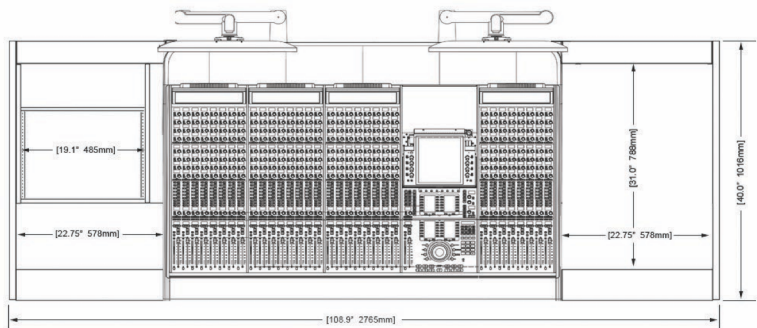

ECLIPSE GENERATION 4 console system features a sonically diffusive silhouette that minimizes acoustical influence while retaining important features of a large format console in the critical listening environment.

Creature comforts include smooth fingerprint resistant writing surfaces, padded armrest, ample leg room and smart optional accessories.

Optional accessories include: Rail-mounted isolating speaker platforms, articulating monitor arms, off floor CPU mounting brackets, and mahogany trim options.