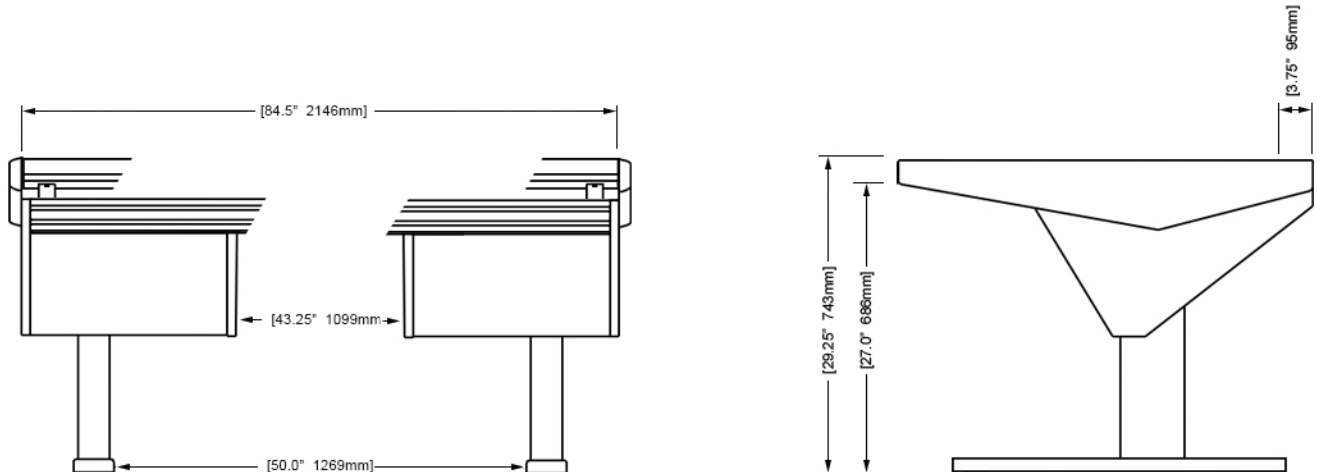

ECLIPSE For AVID® S6

EG4-S6-7B-NN

ECLIPSE GENERATION 4 console system features a sonically diffusive silhouette that minimizes acoustical influence while retaining important features of a large format console in the critical listening environment.

Optional accessories include: Rail-mounted isolating speaker platforms, articulating monitor arms, off floor CPU mounting brackets, and mahogany trim options.