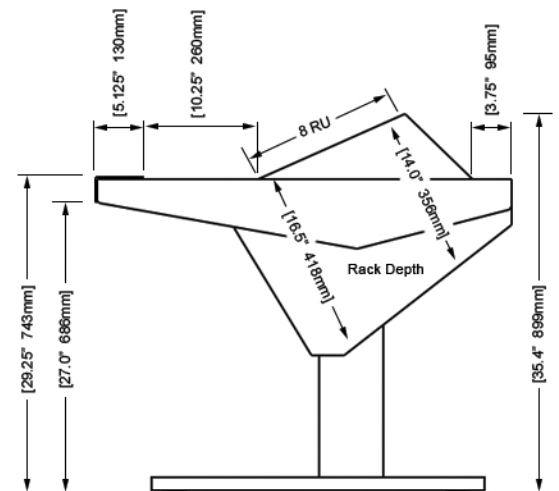

ECLIPSE console system features a sonically diffusive silhouette that minimizes acoustical influence while retaining important features of a large format console in the critical listening environment.

Creature comforts include padded armrest on racks and desk inserts, smooth fingerprint resistant writing surfaces, ample leg room and smart optional accessories.

Cable management is integral to Eclipse console systems. Cable trays, removable access panels, cable passes between racks and platforms allow for flexible, discreet cable routing.

Options and accessories include: Mahogany end panel trim, rail-mounted isolating speaker platforms, articulating monitor arms, off floor CPU, UPS mounting brackets, and more.