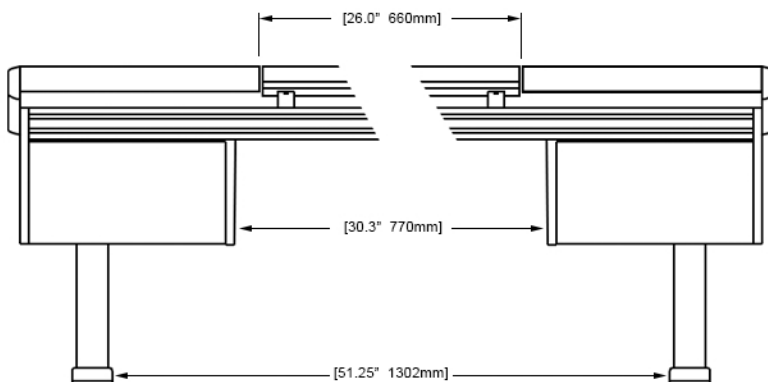

ECLIPSE console system features a sonically diffusive silhouette that minimizes acoustical influence while retaining important features of a large format console in the critical listening environment.

Creature comforts include padded armrest on racks and desk inserts, smooth fingerprint resistant writing surfaces, ample leg room and smart optional accessories.

Cable management is integral to Eclipse console systems. Cable trays, removable access panels, cable passes between racks and platforms allow for flexible, discreet cable routing.

Options and accessories include: Mahogany end panel trim, rail-mounted isolating speaker platforms, articulating monitor arms, off floor CPU, UPS mounting brackets, and more.