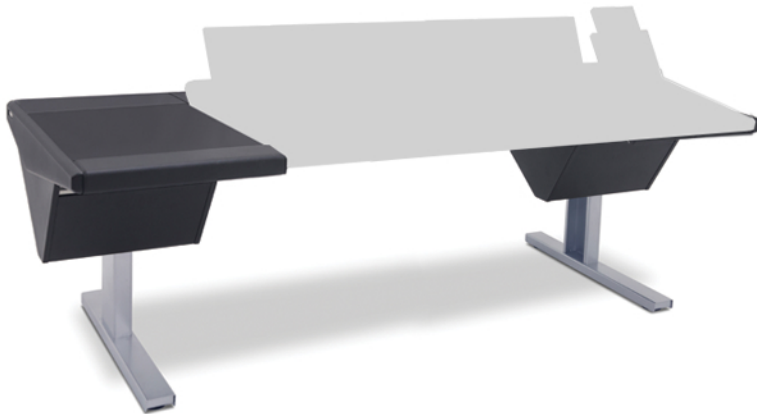

ECLIPSE

For AVID® S6

EG4-S6-7B-DN

ECLIPSE GENERATION 4 console system features a sonically diffusive silhouette that minimizes acoustical influence while retaining important features of a large format console in the critical listening environment.

Creature comforts include smooth fingerprint resistant writing surfaces, padded armrest, ample leg room and smart optional accessories.

Optional accessories include: Rail-mounted isolating speaker platforms, articulating monitor arms, off floor CPU mounting brackets, and mahogany trim options.