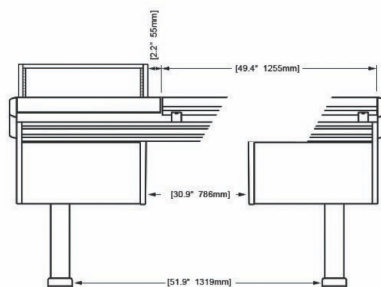

ECLIPSE GENERATION 4 console system features a sonically diffusive silhouette that minimizes acoustical influence while retaining important features of a large format console in the critical listening environment.

Creature comforts include smooth fingerprint resistant writing surfaces, padded armrest, ample leg room and smart optional accessories.

Optional accessories include: Rail-mounted isolating speaker platforms, articulating monitor arms, off floor CPU mounting brackets, and mahogany trim options.