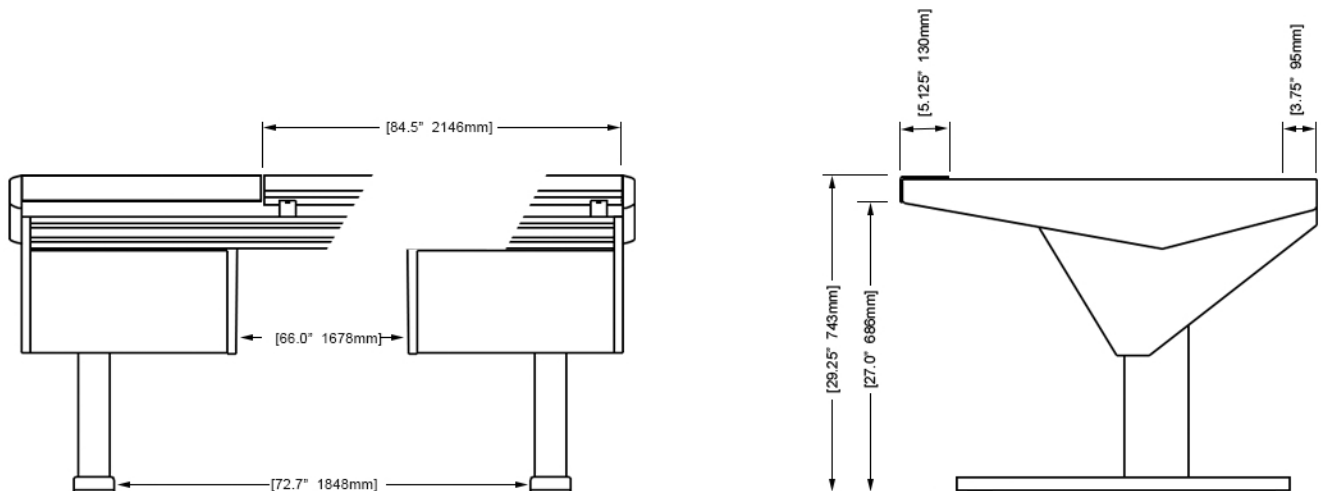

ECLIPSE

For AVID® S6

EG4-S6-7B-DN

ECLIPSE GENERATION 4 console system features a sonically diffusive silhouette that minimizes acoustical influence while retaining important features of a large format console in the critical listening environment.

Creature comforts include smooth fingerprint resistant writing surfaces, padded armrest, ample leg room and smart optional accessories.

Optional accessories include: Rail-mounted isolating speaker platforms, articulating monitor arms, off floor CPU mounting brackets, and mahogany trim options.