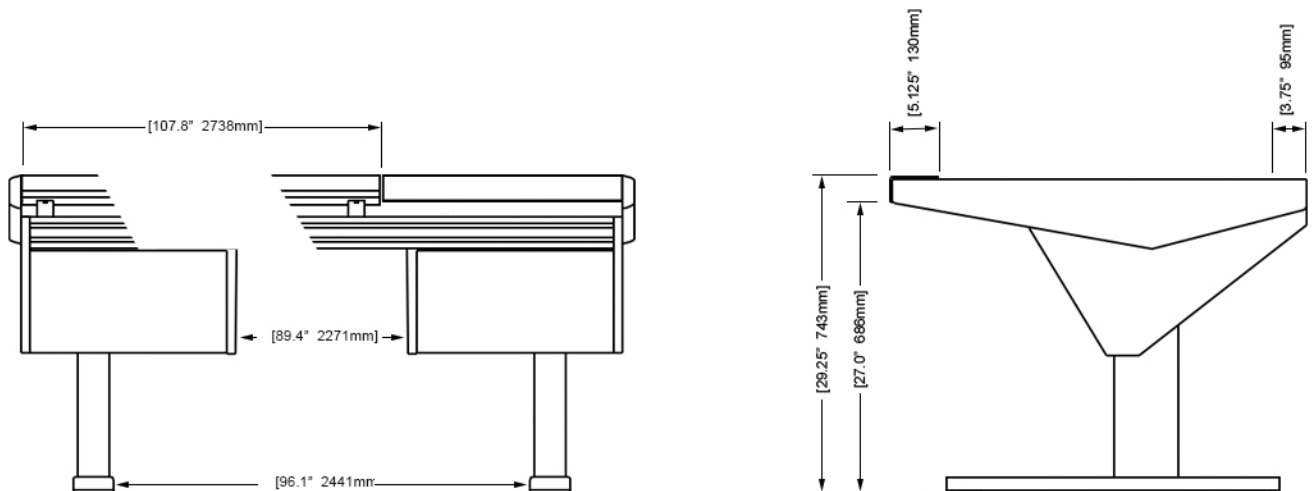

ECLIPSE

For AVID® S6

EG4-S6-9B-ND

ECLIPSE console system features a sonically diffusive silhouette that minimizes acoustical influence while retaining important features of a large format console in the critical listening environment.

Creator comforts include padded armrest on racks and desk inserts, smooth fingerprint resistant writing surfaces, ample leg room and smart optional accessories.

Cable management is integral to Eclipse console systems. Cable trays, removable access panels, cable passes between racks and platforms allow for flexible, discreet cable routing.

Options and accessories include: Mahogany end panel trim, rail-mounted isolating speaker platforms, articulating monitor arms, off floor CPU, UPS mounting brackets, and more.