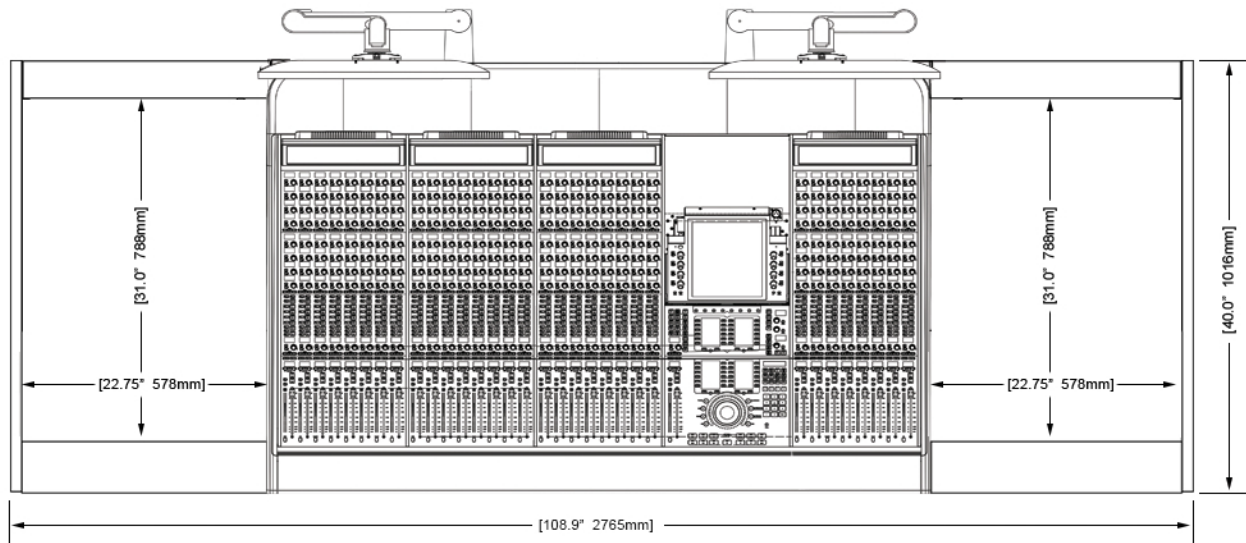

ECLIPSE console system features a sonically diffusive silhouette that minimizes acoustical influence while retaining important features of a large format console in the critical listening environment.

Creature comforts include padded armrest on racks and desk inserts, smooth fingerprint resistant writing surfaces, ample leg room and smart optional accessories.

Cable management is integral to Eclipse console systems. Cable trays, removable access panels, cable passes between racks and platforms allow for flexible, discreet cable routing.

Options and accessories include: Mahogany end panel trim, rail-mounted isolating speaker platforms, articulating monitor arms, off floor CPU, UPS mounting brackets, and more.