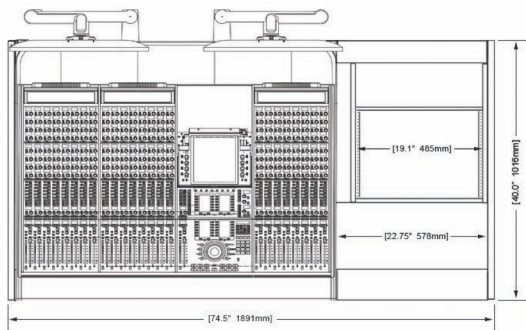

ECLIPSE GENERATION 4 console system features a sonically diffusive silhouette that minimizes acoustical influence while retaining important features of a large format console in the critical listening environment.

Creature comforts include smooth fingerprint resistant writing surfaces, padded armrest, ample leg room and smart optional accessories.

Optional accessories include: Rail-mounted isolating speaker platforms, articulating monitor arms, off floor CPU mounting brackets, and mahogany trim options.