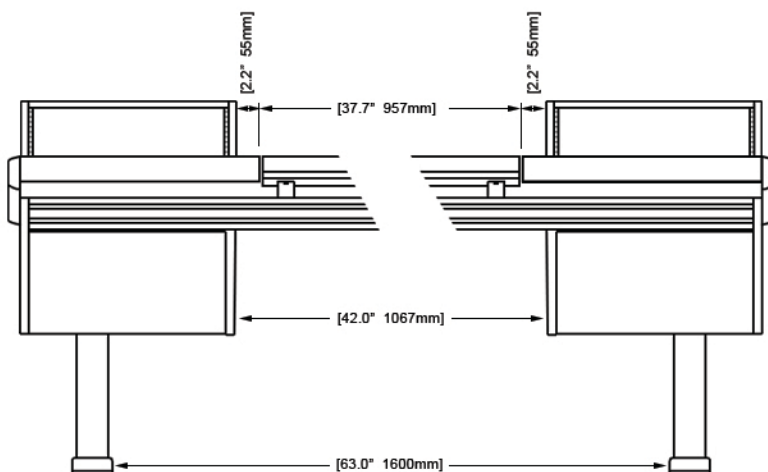

ECLIPSE console system features a sonically diffusive silhouette that minimizes acoustical influence while retaining important features of a large format console in the critical listening environment.

Creature comforts include padded armrest on racks and desk inserts, smooth fingerprint resistant writing surfaces, ample leg room and smart optional accessories.

Cable management is integral to Eclipse console systems. Cable trays, removable access panels, cable passes between racks and platforms allow for flexible, discreet cable routing.

Options and accessories include: Mahogany end panel trim, rail-mounted isolating speaker platforms, articulating monitor arms, off floor CPU, UPS mounting brackets, and more.