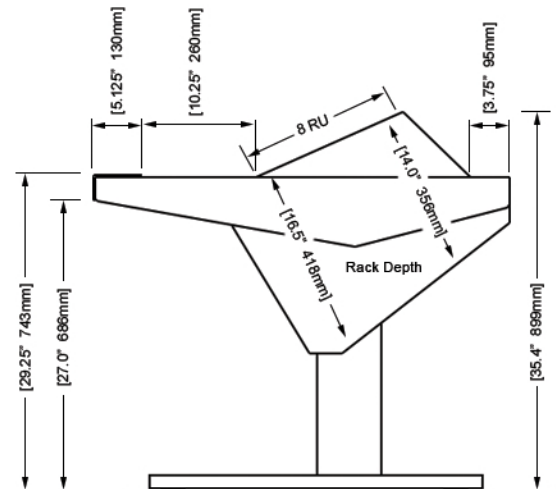

ECLIPSE

For AVID® S6

EG4-S6-4B-RR

ECLIPSE console system features a sonically diffusive silhouette that minimizes acoustical influence while retaining important features of a large format console in the critical listening environment.

Creature comforts include padded armrest on racks and desk inserts, smooth fingerprint resistant writing surfaces, ample leg room and smart optional accessories.

Cable management is integral to Eclipse console systems. Cable trays, removable access panels, cable passes between racks and platforms allow for flexible, discreet cable routing.

Options and accessories include: Mahogany end panel trim, rail-mounted isolating speaker platforms, articulating monitor arms, off floor CPU, UPS mounting brackets, and more.