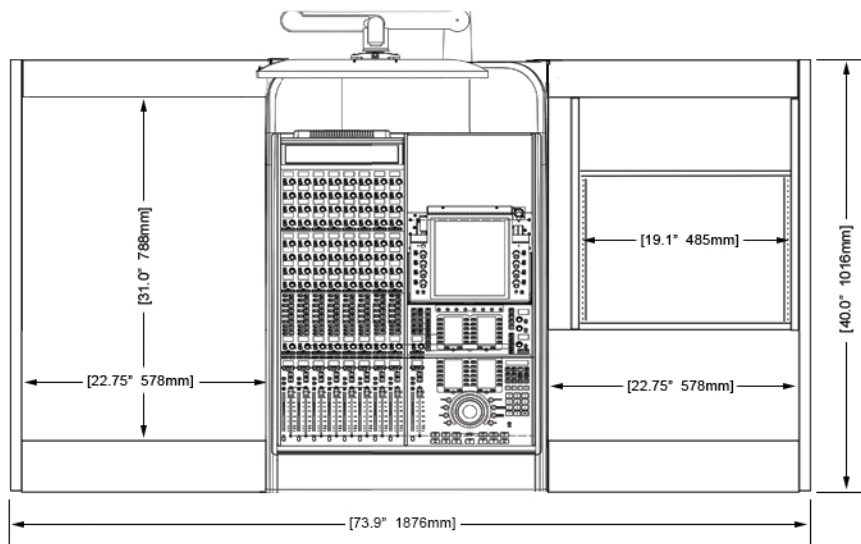

ECLIPSE console system features a sonically diffusive silhouette that minimizes acoustical influence while retaining important features of a large format console in the critical listening environment.

Creature comforts include padded armrest on racks and desk inserts, smooth fingerprint resistant writing surfaces, ample leg room and smart optional accessories.

Cable management is integral to Eclipse console systems. Cable trays, removable access panels, cable passes between racks and platforms allow for flexible, discreet cable routing.

Options and accessories include: Mahogany end panel trim, rail-mounted isolating speaker platforms, articulating monitor arms, off floor CPU, UPS mounting brackets, and more.