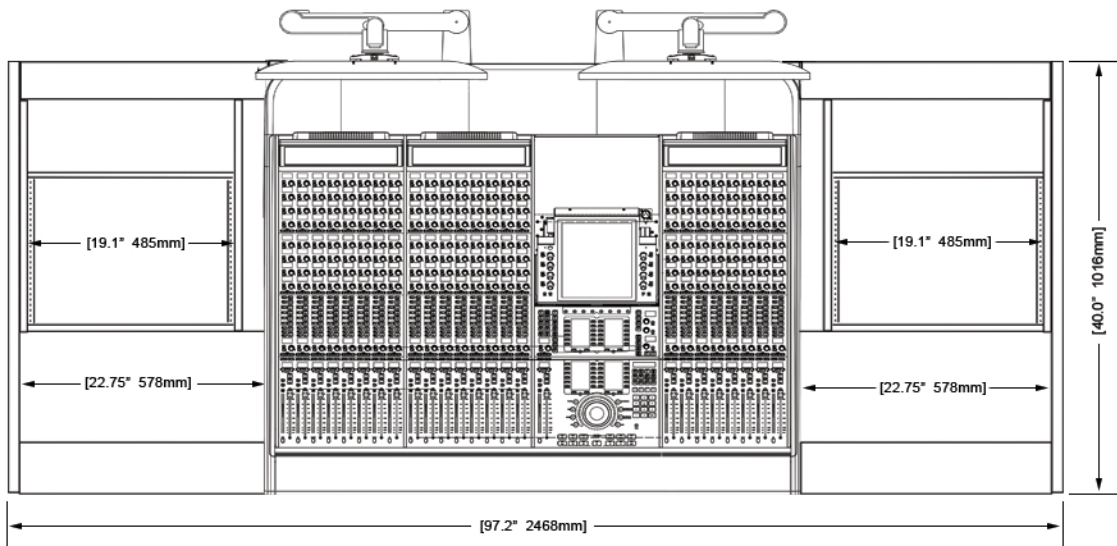

ECLIPSE

For AVID® S6

EG4-S6-4B-RR

ECLIPSE console system features a sonically diffusive silhouette that minimizes acoustical influence while retaining important features of a large format console in the critical listening environment.

Creature comforts include padded armrest on racks and desk inserts, smooth fingerprint resistant writing surfaces, ample leg room and smart optional accessories.

Cable management is integral to Eclipse console systems. Cable trays, removable access panels, cable passes between racks and platforms allow for flexible, discreet cable routing.

Options and accessories include: Mahogany end panel trim, rail-mounted isolating speaker platforms, articulating monitor arms, off floor CPU, UPS mounting brackets, and more.