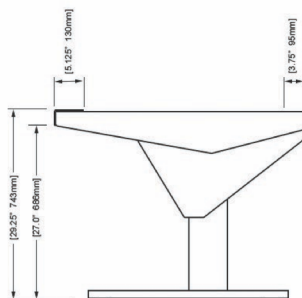

ECLIPSE GENERATION 4 console system features a sonically diffusive silhouette that minimizes acoustical influence while retaining important features of a large format console in the critical listening environment.

Creature comforts include smooth fingerprint resistant writing surfaces, padded armrest, ample leg room and smart optional accessories.

Optional accessories include: Rail-mounted isolating speaker platforms, articulating monitor arms, off floor CPU mounting brackets, and mahogany trim options.