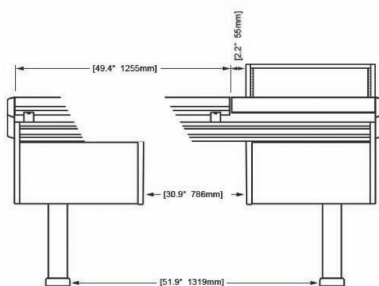

ECLIPSE GENERATION 4 console system features a sonically diffusive silhouette that minimizes acoustical influence while retaining important features of a large format console in the critical listening environment.

Creature comforts include smooth fingerprint resistant writing surfaces, padded armrest, ample leg room and smart optional accessories.

Optional accessories include: Rail-mounted isolating speaker platforms, articulating monitor arms, off floor CPU mounting brackets, and mahogany trim options.