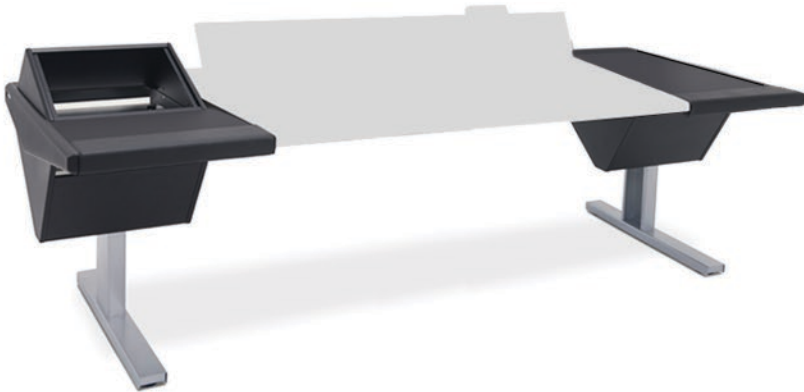

ECLIPSE

For AVID® S6

EG4-S6-6B-RD

ECLIPSE GENERATION 4 console system features a sonically diffusive silhouette that minimizes acoustical influence while retaining important features of a large format console in the critical listening environment.

Creature comforts include smooth fingerprint resistant writing surfaces, padded armrest, ample leg room and smart optional accessories.

Optional accessories include: Rail-mounted isolating speaker platforms, articulating monitor arms, off floor CPU mounting brackets, and mahogany trim options.