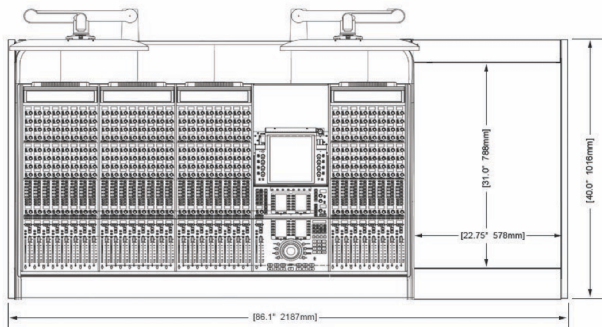

ECLIPSE GENERATION 4 console system features a sonically diffusive silhouette that minimizes acoustical influence while retaining important features of a large format console in the critical listening environment.

Creature comforts include smooth fingerprint resistant writing surfaces, padded armrest, ample leg room and smart optional accessories.

Optional accessories include: Rail-mounted isolating speaker platforms, articulating monitor arms, off floor CPU mounting brackets, and mahogany trim options.