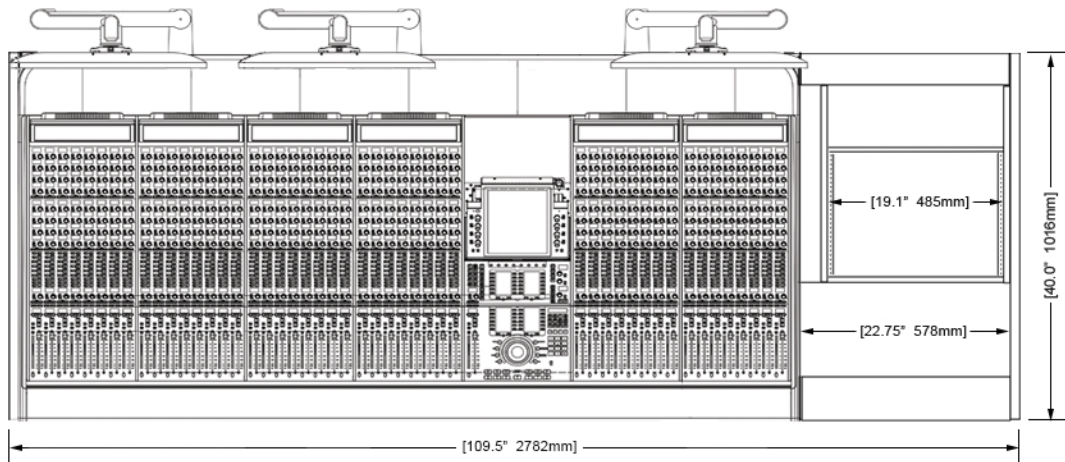

ECLIPSE GENERATION 4 console system features a sonically diffusive silhouette that minimizes acoustical influence while retaining important features of a large format console in the critical listening environment.

Creature comforts include smooth fingerprint resistant writing surfaces, padded armrest, ample leg room and smart optional accessories.

Optional accessories include: Rail-mounted isolating speaker platforms, articulating monitor arms, off floor CPU mounting brackets, and mahogany trim options.