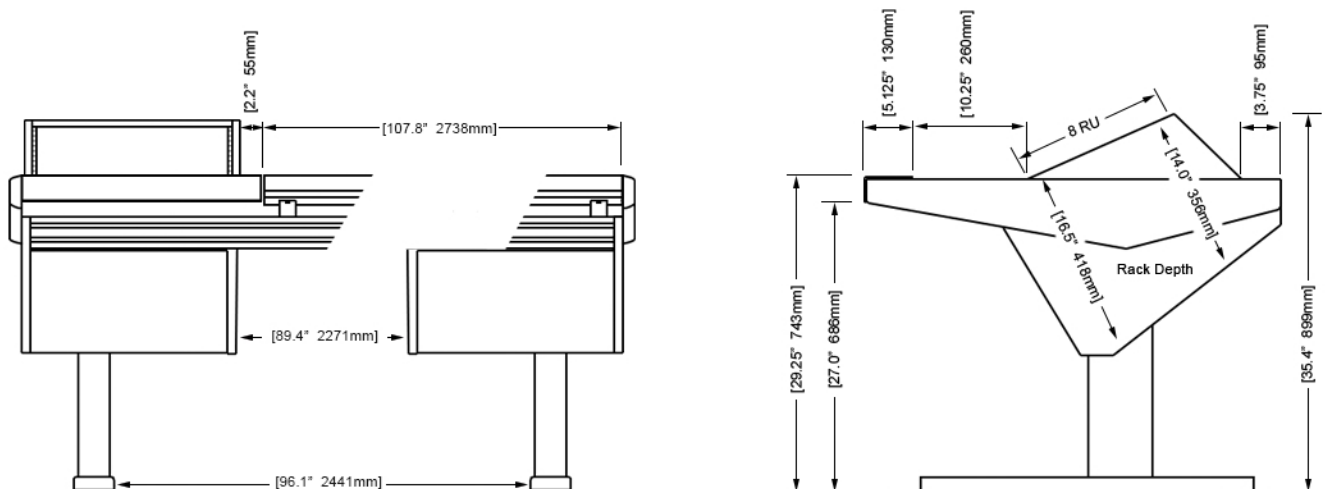

ECLIPSE console system features a sonically diffusive silhouette that minimizes acoustical influence while retaining important features of a large format console in the critical listening environment.

Creator comforts include padded armrest on racks and desk inserts, smooth fingerprint resistant writing surfaces, ample leg room and smart optional accessories.

Cable management is integral to Eclipse console systems. Cable trays, removable access panels, cable passes between racks and platforms allow for flexible, discreet cable routing.

Options and accessories include: Mahogany end panel trim, rail-mounted isolating speaker platforms, articulating monitor arms, off floor CPU, UPS mounting brackets, and more.