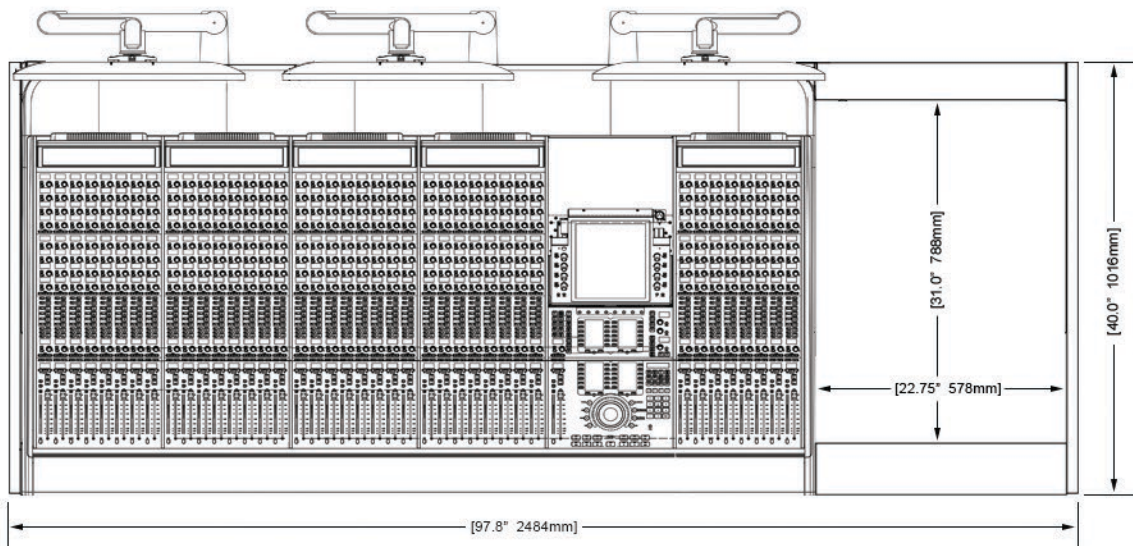

ECLIPSE

For AVID® S6

EG4-S6-6B-ND

ECLIPSE GENERATION 4 console system features a sonically diffusive silhouette that minimizes acoustical influence while retaining important features of a large format console in the critical listening environment.

Creature comforts include smooth fingerprint resistant writing surfaces, padded armrest, ample leg room and smart optional accessories.

Optional accessories include: Rail-mounted isolating speaker platforms, articulating monitor arms, off floor CPU mounting brackets, and mahogany trim options.