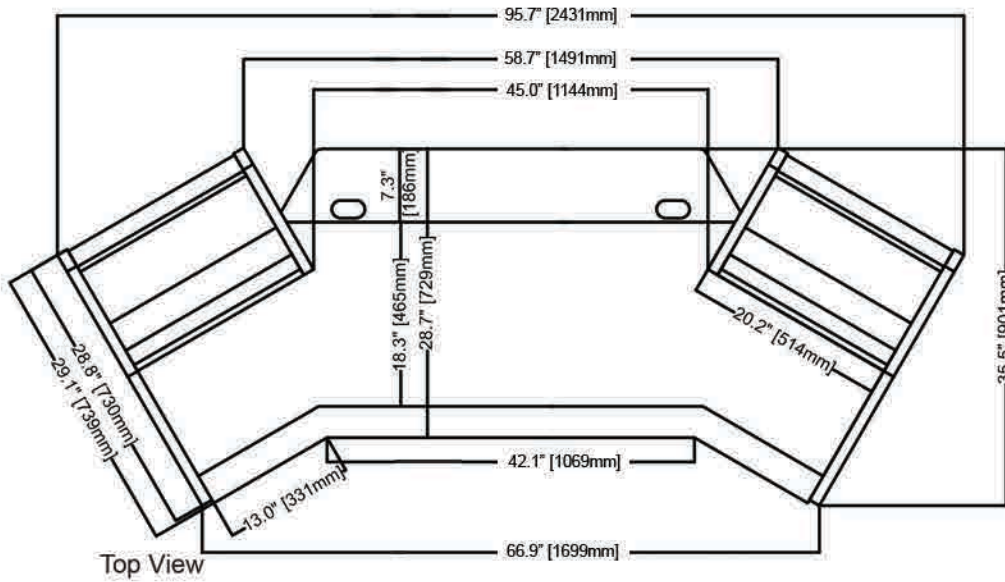

Overall dimensions: 95.7" (243cm) wide,
35.5" (90cm) deep.

Weight: 193 lb

HALO-S-HBS

Side View

Front View