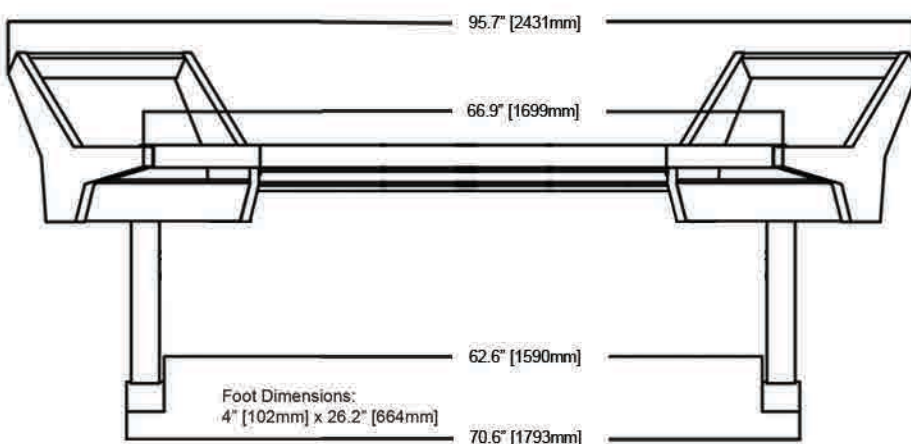

Overall dimensions: 95.7" (243cm) wide,
35.5" (90cm) deep.

Weight: 193 lb

HALO-S-HBS

Side View

Front View