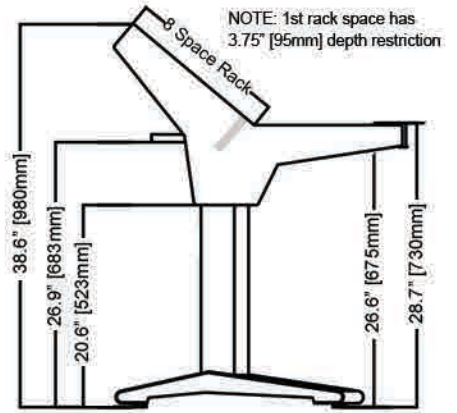

Overall dimensions: 95.7" (243cm) wide,
35.5" (90cm) deep.

Weight: 193 lb

HALO-S-HBS

Side View

Front View