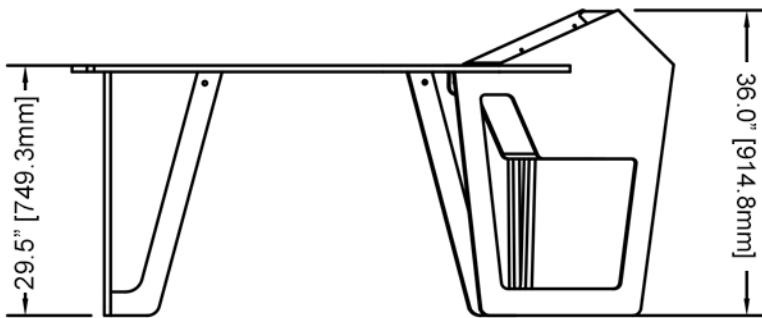

AIRE EDIT R

Dimensions and weight:

Desk

Shipping weight: 80 lbs.
 Packaged Dimensions: 66" x 49" x 3"
 Net weight: 76 lbs.
 Max. load: 250lbs (evenly distributed)
 NOT INTENDED FOR OUTDOOR USE
 OR HIGH HUMIDITY ENVIRONMENTS.

Modesty Panel Kit

Shipping weight: 18 lbs
 Packaged Dimensions: 53" x 16" x 3"
 Net weight: 16 lbs

Shown with optional modesty panel kit

With optional modesty panel kit

ARGOSY DESIGN GROUP