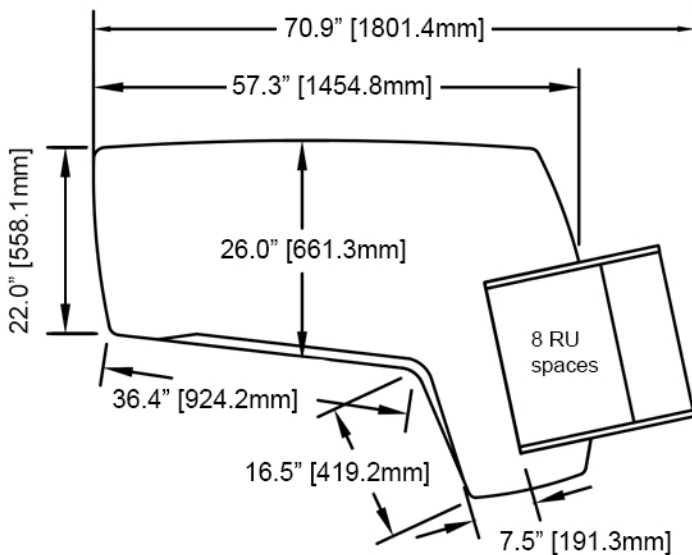

AIRE EDIT R

Dimensions and weight:

Desk

Shipping weight: 80 lbs.
 Packaged Dimensions: 66" x 49" x 3"
 Net weight: 76 lbs.
 Max. load: 250lbs (evenly distributed)
 NOT INTENDED FOR OUTDOOR USE
 OR HIGH HUMIDITY ENVIRONMENTS.

Modesty Panel Kit

Shipping weight: 18 lbs
 Packaged Dimensions: 53" x 16" x 3"
 Net weight: 16 lbs

Shown with optional modesty panel kit

With optional modesty panel kit

ARGOSY DESIGN GROUP