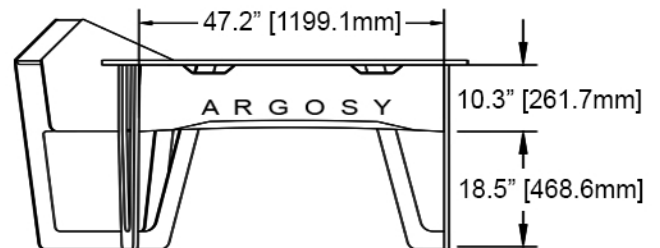

AIRE EDIT R

Dimensions and weight:

Desk

Shipping weight: 80 lbs.
 Packaged Dimensions: 66" x 49" x 3"
 Net weight: 76 lbs.
 Max. load: 250lbs (evenly distributed)
 NOT INTENDED FOR OUTDOOR USE
 OR HIGH HUMIDITY ENVIRONMENTS.

Modesty Panel Kit

Shipping weight: 18 lbs
 Packaged Dimensions: 53" x 16" x 3"
 Net weight: 16 lbs

Shown with optional modesty panel kit

With optional modesty panel kit

ARGOSY DESIGN GROUP