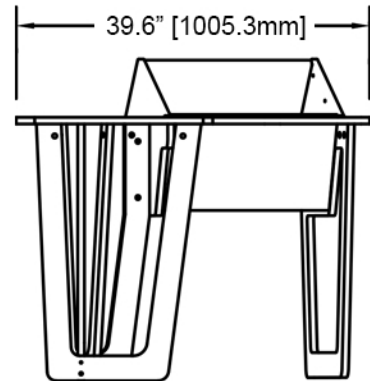

AIRE EDIT R

Dimensions and weight:

Desk

Shipping weight: 80 lbs.
 Packaged Dimensions: 66" x 49" x 3"
 Net weight: 76 lbs.
 Max. load: 250lbs (evenly distributed)
 NOT INTENDED FOR OUTDOOR USE
 OR HIGH HUMIDITY ENVIRONMENTS.

Modesty Panel Kit

Shipping weight: 18 lbs
 Packaged Dimensions: 53" x 16" x 3"
 Net weight: 16 lbs

Shown with optional modesty panel kit

With optional modesty panel kit

ARGOSY DESIGN GROUP