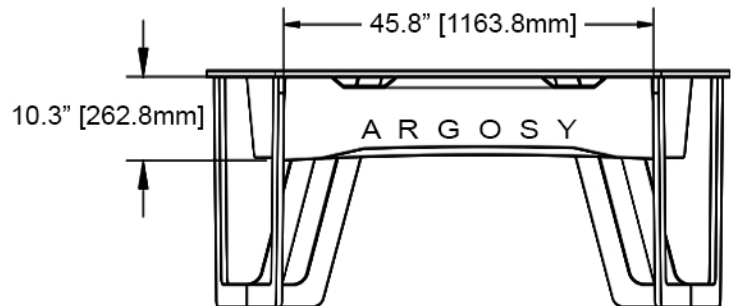

AIRE ARTIST LR

Dimensions and weight:

Desk

Shipping weight: 78 lbs.
 Packaged Dimensions: 71" x 50" x 3"
 Net weight: 74 lbs.
 Max. load: 250lbs (evenly distributed)
 NOT INTENDED FOR OUTDOOR USE
 OR HIGH HUMIDITY ENVIRONMENTS.

Modesty Panel Kit

Shipping weight: 28 lbs
 Packaged Dimensions: 53" x 16" x 3"
 Net weight: 24 lbs

Shown with optional modesty panel kit

With optional modesty panel kit

ARGOSY DESIGN GROUP