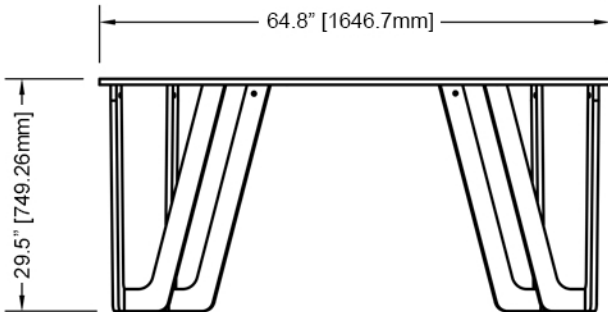

AIRE ARTIST LR

Dimensions and weight:

Desk

Shipping weight: 78 lbs.
 Packaged Dimensions: 71" x 50" x 3"
 Net weight: 74 lbs.
 Max. load: 250lbs (evenly distributed)
 NOT INTENDED FOR OUTDOOR USE
 OR HIGH HUMIDITY ENVIRONMENTS.

Modesty Panel Kit

Shipping weight: 28 lbs
 Packaged Dimensions: 53" x 16" x 3"
 Net weight: 24 lbs

Shown with optional modesty panel kit

With optional modesty panel kit

ARGOSY DESIGN GROUP