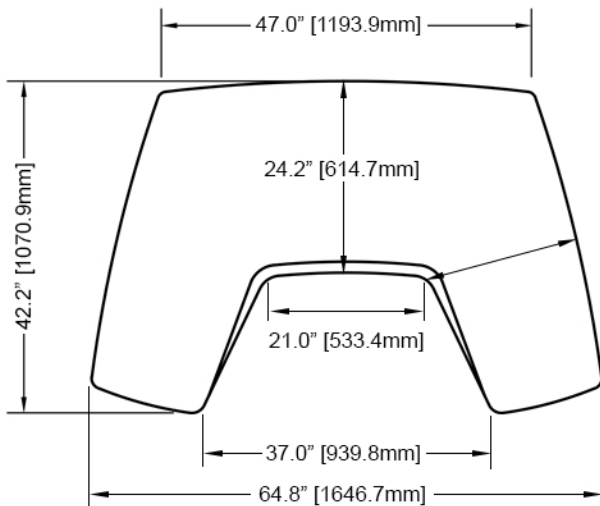

AIRE ARTIST LR

Dimensions and weight:

Desk

Shipping weight: 78 lbs.
 Packaged Dimensions: 71" x 50" x 3"
 Net weight: 74 lbs.
 Max. load: 250lbs (evenly distributed)
 NOT INTENDED FOR OUTDOOR USE
 OR HIGH HUMIDITY ENVIRONMENTS.

Modesty Panel Kit

Shipping weight: 28 lbs
 Packaged Dimensions: 53" x 16" x 3"
 Net weight: 24 lbs

Shown with optional modesty panel kit

With optional modesty panel kit

ARGOSY DESIGN GROUP