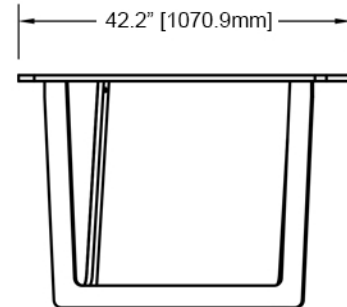

AIRE ARTIST LR

Dimensions and weight:

Desk

Shipping weight: 78 lbs.
 Packaged Dimensions: 71" x 50" x 3"
 Net weight: 74 lbs.
 Max. load: 250lbs (evenly distributed)
 NOT INTENDED FOR OUTDOOR USE
 OR HIGH HUMIDITY ENVIRONMENTS.

Modesty Panel Kit

Shipping weight: 28 lbs
 Packaged Dimensions: 53" x 16" x 3"
 Net weight: 24 lbs

Shown with optional modesty panel kit

With optional modesty panel kit

ARGOSY DESIGN GROUP