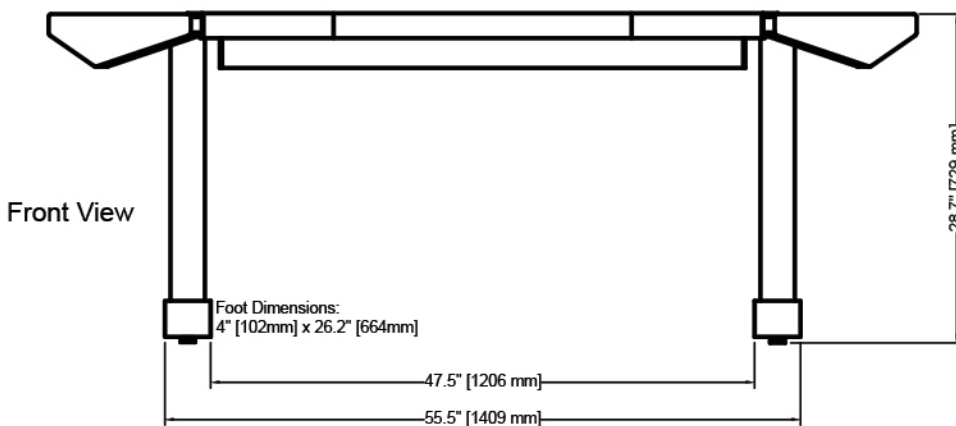

Overall dimensions: 75.8" (194cm) wide,
35.5" (90cm) deep, 28.7" (73cm) height.

Weight: 166 lb

HALO-GHBS

Top View

Front View

Side View