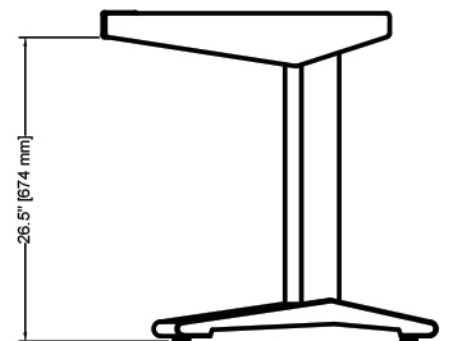

Overall dimensions: 75.8" (194cm) wide,
35.5" (90cm) deep, 28.7" (73cm) height.

Weight: 166 lb

HALO-GHBS

Top View

Front View

Side View