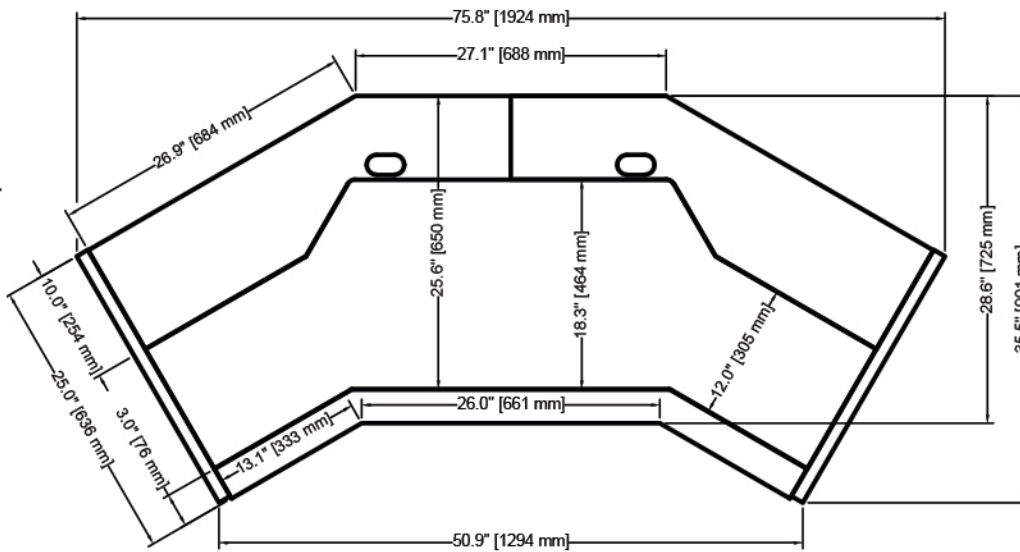

Overall dimensions: 75.8" (194cm) wide,
35.5" (90cm) deep, 28.7" (73cm) height.

Weight: 166 lb

HALO-GHBS

Top View

Front View

Side View