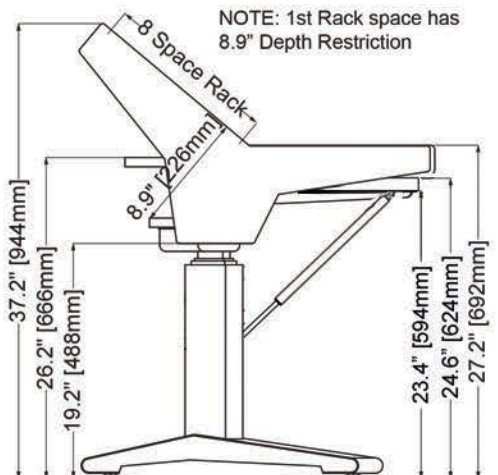

HALO.K88E2

DIMENSIONAL SPECIFICATIONS

HALO-K88E2-B-S

Overall dimensions: 95.7" (243cm) wide, 35.5" (90cm) deep.

Keyboard platform area: 59.2" (150cm) wide, 15.2" (38cm) deep.

Height range: 27.2" (69cm) to 43.0" (109cm),

Weight capacity: 180 lb (evenly distributed).

Power requirements: 110v AC

Weight: 254 lb

Patented Stability Feature

Side View - Highest Position

Top View

Side View - Lowest Position

Front View