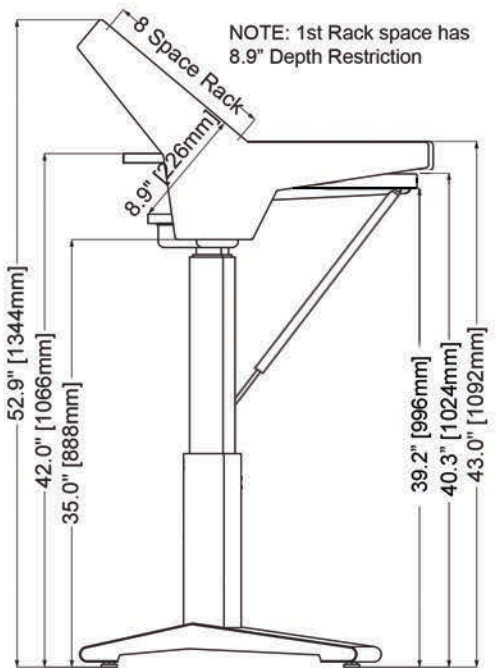

HALO.K88E2

DIMENSIONAL SPECIFICATIONS

HALO-K88E2-B-S

Overall dimensions: 95.7" (243cm) wide, 35.5" (90cm) deep.

Keyboard platform area: 59.2" (150cm) wide, 15.2" (38cm) deep.

Height range: 27.2" (69cm) to 43.0" (109cm),

Weight capacity: 180 lb (evenly distributed).

Power requirements: 110v AC

Weight: 254 lb

Patented Stability Feature

Side View - Highest Position

Top View

Side View - Lowest Position

Front View