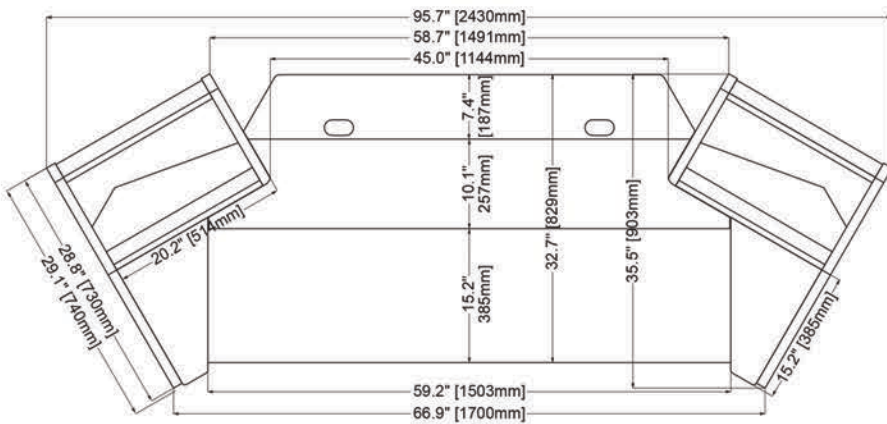

HALO.K88E2

DIMENSIONAL SPECIFICATIONS

HALO-K88E2-B-S

Overall dimensions: 95.7" (243cm) wide, 35.5" (90cm) deep.

Keyboard platform area: 59.2" (150cm) wide, 15.2" (38cm) deep.

Height range: 27.2" (69cm) to 43.0" (109cm),

Weight capacity: 180 lb (evenly distributed).

Power requirements: 110v AC

Weight: 254 lb

Patented Stability Feature

Side View - Highest Position

Top View

Side View - Lowest Position

Front View