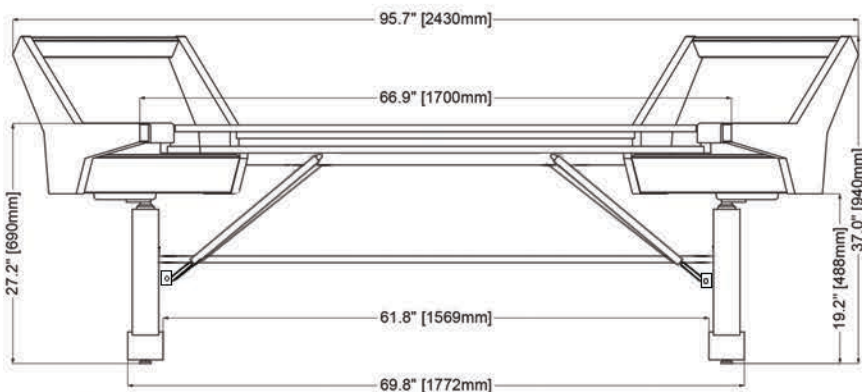

HALO.K88E2

DIMENSIONAL SPECIFICATIONS

HALO-K88E2-B-S

Overall dimensions: 95.7" (243cm) wide, 35.5" (90cm) deep.

Keyboard platform area: 59.2" (150cm) wide, 15.2" (38cm) deep.

Height range: 27.2" (69cm) to 43.0" (109cm),

Weight capacity: 180 lb (evenly distributed).

Power requirements: 110v AC

Weight: 254 lb

Patented Stability Feature

Side View - Highest Position

Top View

Side View - Lowest Position

Front View