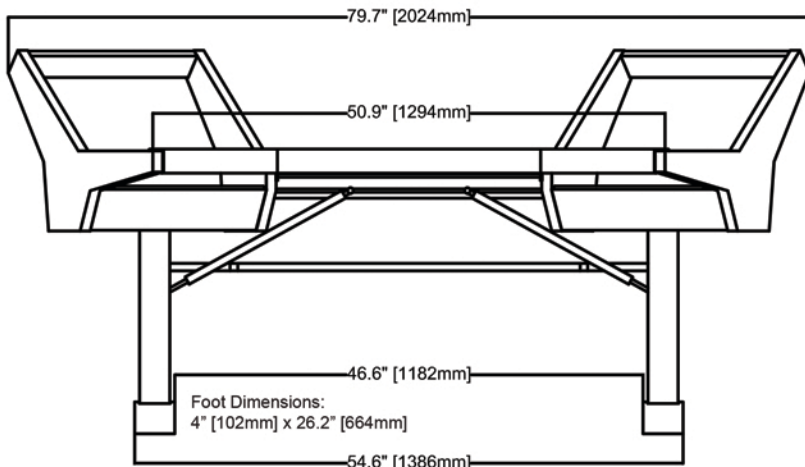

HALO.E2

DIMENSIONAL SPECIFICATIONS

HALO-E2-HBS

Overall dimensions: 79.7" (202cm) wide, 35.5" (90cm) deep.

Height range: 28.3" (72cm) to 44.2" (112cm).

Weight capacity: 200 lb (evenly distributed).

Power requirements: 110v AC

Weight: 246 lb

Top View

Side View - Highest Position

Front View

Side View - Lowest Position