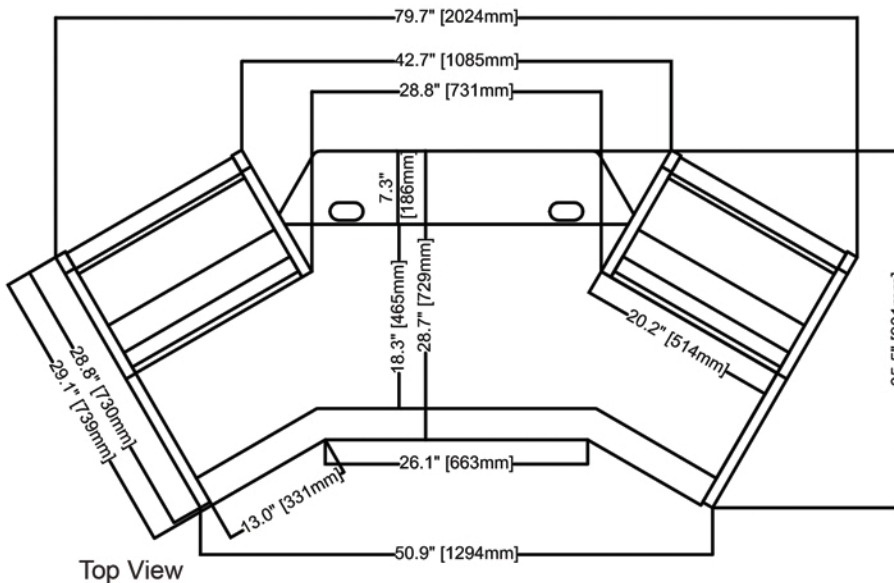

HALO.E2

DIMENSIONAL SPECIFICATIONS

HALO-E2-HBS

Overall dimensions: 79.7" (202cm) wide, 35.5" (90cm) deep.

Height range: 28.3" (72cm) to 44.2" (112cm).

Weight capacity: 200 lb (evenly distributed).

Power requirements: 110v AC

Weight: 246 lb

Top View

Side View - Highest Position

Front View

Side View - Lowest Position