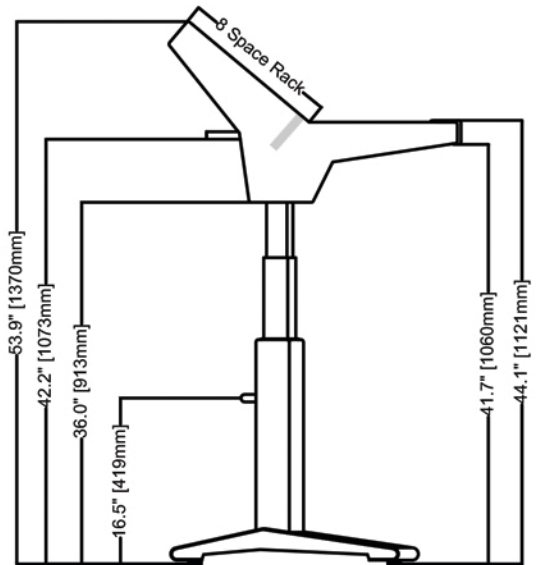

HALO.E2

DIMENSIONAL SPECIFICATIONS

HALO-E2-HBS

Overall dimensions: 79.7" (202cm) wide, 35.5" (90cm) deep.

Height range: 28.3" (72cm) to 44.2" (112cm).

Weight capacity: 200 lb (evenly distributed).

Power requirements: 110v AC

Weight: 246 lb

Top View

Side View - Highest Position

Front View

Side View - Lowest Position