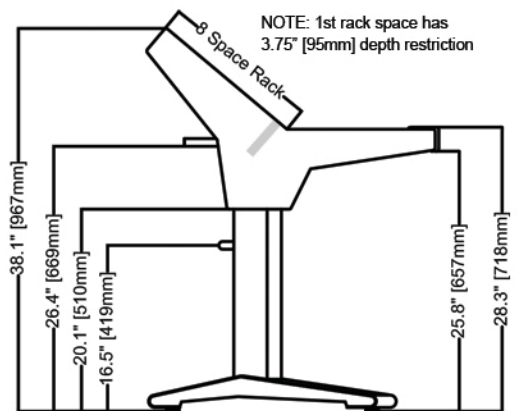

HALO.E2

DIMENSIONAL SPECIFICATIONS

HALO-E2-HBS

Overall dimensions: 79.7" (202cm) wide, 35.5" (90cm) deep.

Height range: 28.3" (72cm) to 44.2" (112cm).

Weight capacity: 200 lb (evenly distributed).

Power requirements: 110v AC

Weight: 246 lb

Top View

Side View - Highest Position

Front View

Side View - Lowest Position