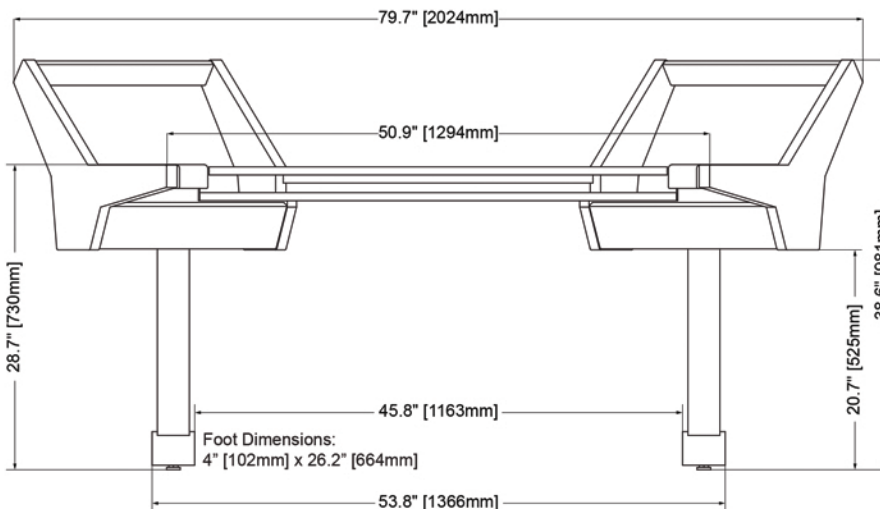

HALO-KHBS

Overall dimensions: 79.7" (202cm) wide, 35.5" (90cm) deep, 28.7" (73cm) height.

Keyboard platform area: 43.1" (101cm) wide, 15.2" (38cm) deep.

Weight: 166 lb

Top View

Side View

Front View