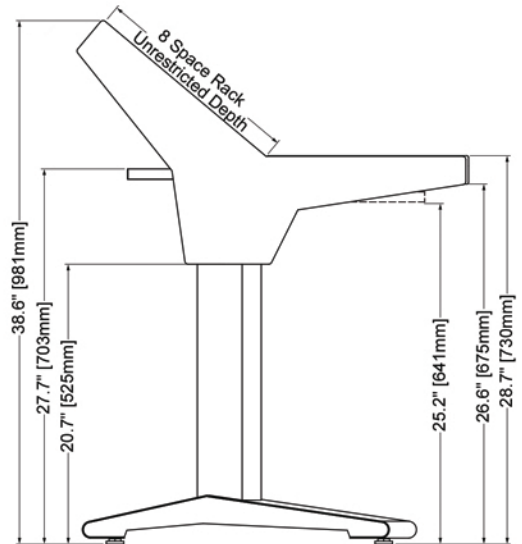

HALO-KHBS

Overall dimensions: 79.7" (202cm) wide, 35.5" (90cm) deep, 28.7" (73cm) height.

Keyboard platform area: 43.1" (101cm) wide, 15.2" (38cm) deep.

Weight: 166 lb

Top View

Side View

Front View