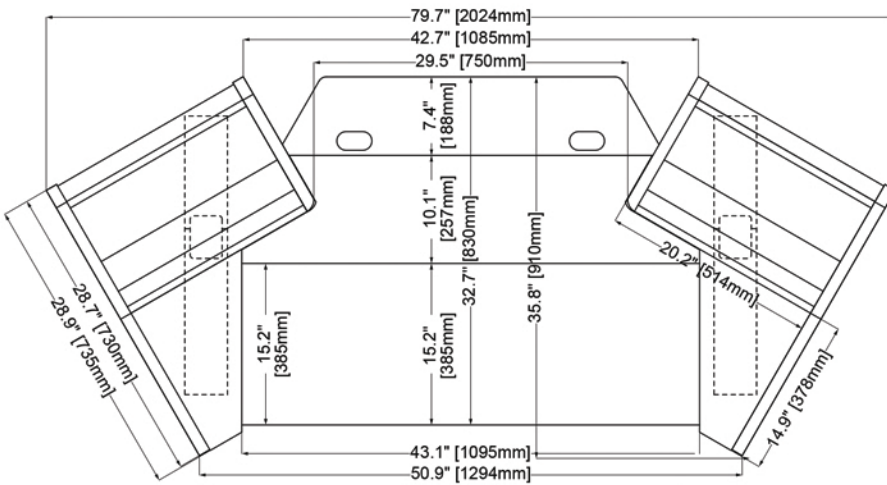

HALO-KHBS

Overall dimensions: 79.7" (202cm) wide, 35.5" (90cm) deep, 28.7" (73cm) height.

Keyboard platform area: 43.1" (101cm) wide, 15.2" (38cm) deep.

Weight: 166 lb

Top View

Side View

Front View