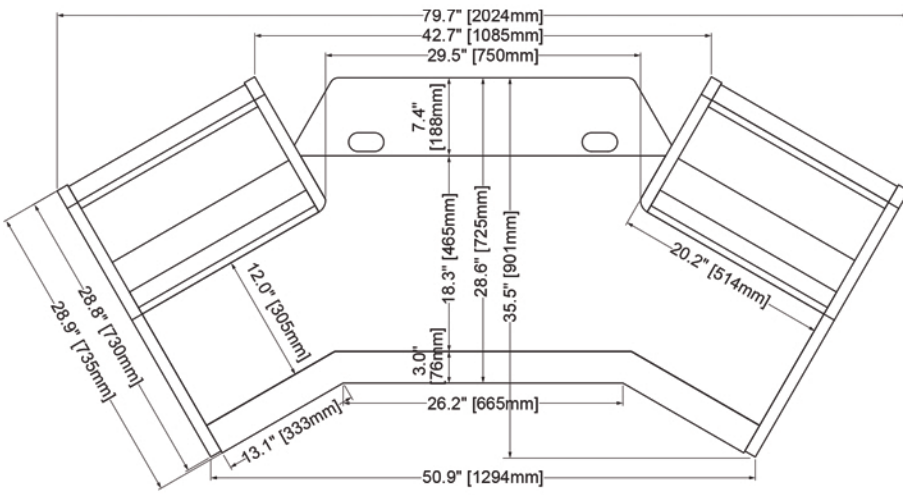

## DIMENSIONAL SPECIFICATIONS

Overall dimensions: 79.7" (202cm) wide, 35.5" (90cm) deep, 28.7" (73cm) height.

Weight: 173 lb

### HALO-HBS

Top View

Side View

Front View