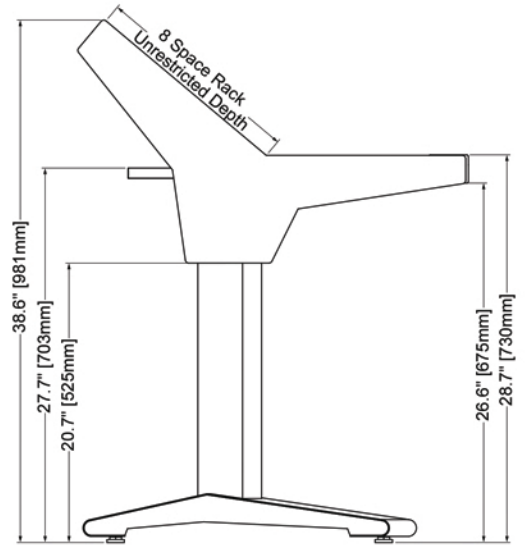

## DIMENSIONAL SPECIFICATIONS

Overall dimensions: 79.7" (202cm) wide, 35.5" (90cm) deep, 28.7" (73cm) height.

Weight: 173 lb

### HALO-HBS

Top View

Side View

Front View