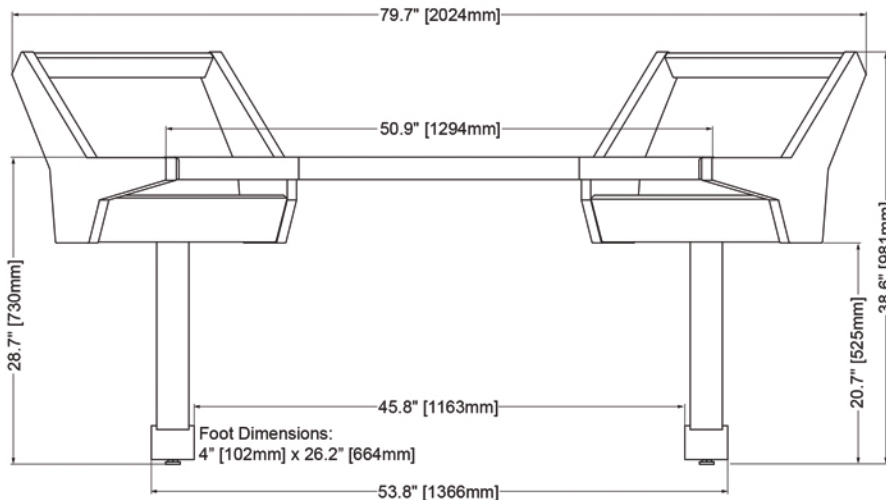

## DIMENSIONAL SPECIFICATIONS

Overall dimensions: 79.7" (202cm) wide, 35.5" (90cm) deep, 28.7" (73cm) height.

Weight: 173 lb

### HALO-HBS

Top View

Side View

Front View