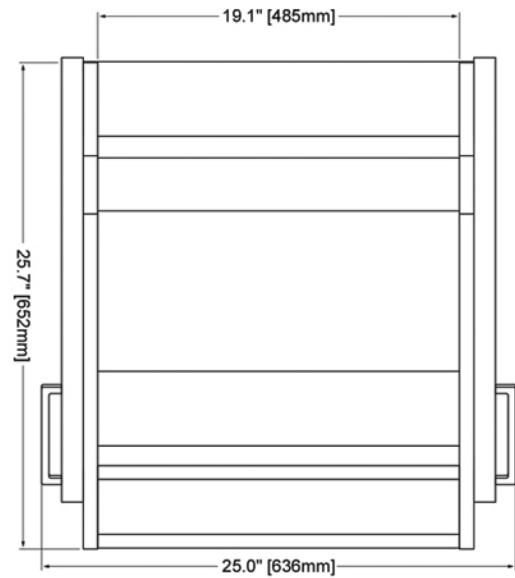

# Spire

RACK N ROLL H10

RR-H10-B

RR-H10-M

Spire Rack N Roll provides 10 RU of space in a convenient side car accessory that puts essential gear within reach when needed. Rolls smoothly and fits under most desks, RR-H10 offers locking casters, side handles, and an open back design to provide easy access to cabling.

150 lb weight capacity.

Top View

Side View

Front View