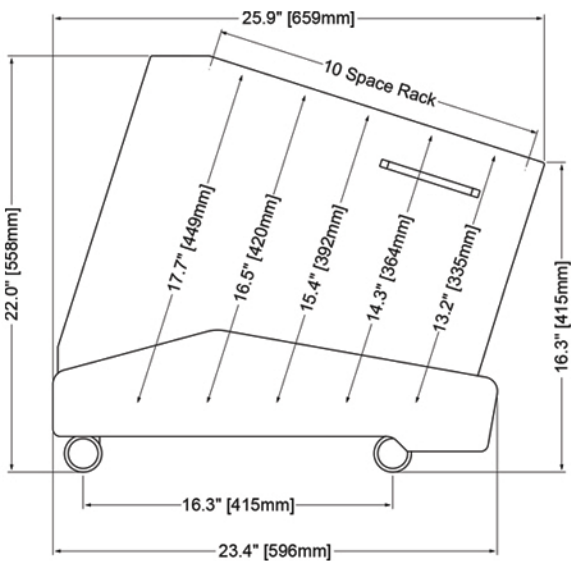

# Spire

RACK N ROLL H10

RR-H10-B

RR-H10-M

Spire Rack N Roll provides 10 RU of space in a convenient side car accessory that puts essential gear within reach when needed. Rolls smoothly and fits under most desks, RR-H10 offers locking casters, side handles, and an open back design to provide easy access to cabling.

150 lb weight capacity.

Top View

Side View

Front View