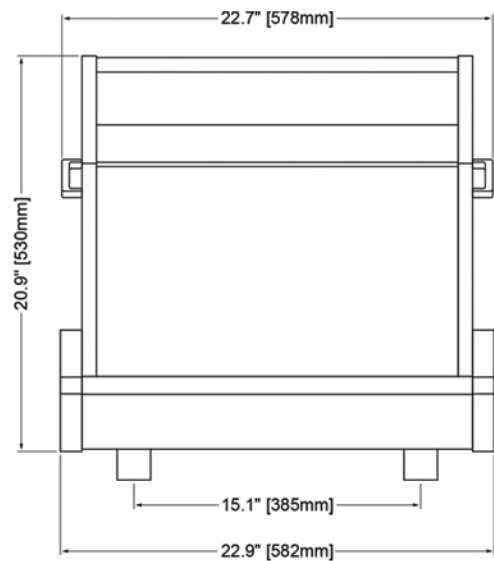

# Spire

RACK N ROLL H10

RR-H10-B

RR-H10-M

Spire Rack N Roll provides 10 RU of space in a convenient side car accessory that puts essential gear within reach when needed. Rolls smoothly and fits under most desks, RR-H10 offers locking casters, side handles, and an open back design to provide easy access to cabling.

150 lb weight capacity.

Top View

Side View

Front View