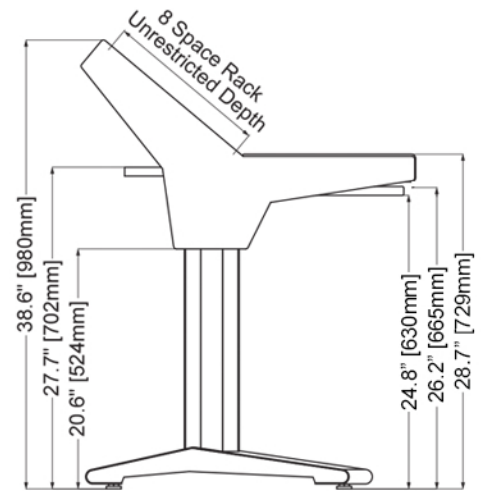

HALO-K88BS

Overall dimensions: 95.7" (243cm) wide, 35.5" (90cm) deep, 28.7" (73cm) height.

Keyboard platform area: 59.2" (150cm) wide, 15.2" (38cm) deep.

Weight: 186 lb

Front View

Side View

Top View