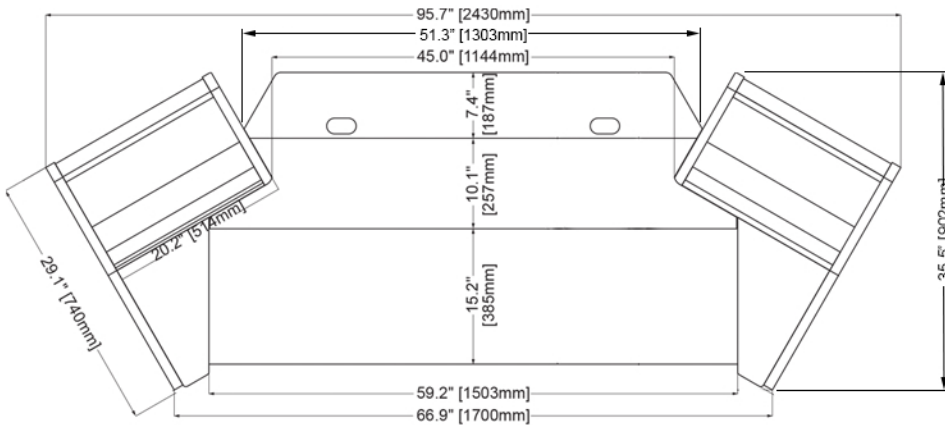

HALO-K88BS

Overall dimensions: 95.7" (243cm) wide, 35.5" (90cm) deep, 28.7" (73cm) height.

Keyboard platform area: 59.2" (150cm) wide, 15.2" (38cm) deep.

Weight: 186 lb

Front View

Side View

Top View