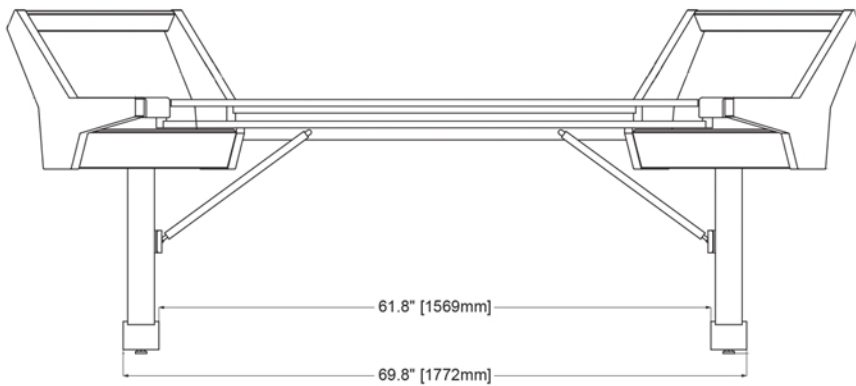

HALO-K88BS

Overall dimensions: 95.7" (243cm) wide, 35.5" (90cm) deep, 28.7" (73cm) height.

Keyboard platform area: 59.2" (150cm) wide, 15.2" (38cm) deep.

Weight: 186 lb

Front View

Side View

Top View