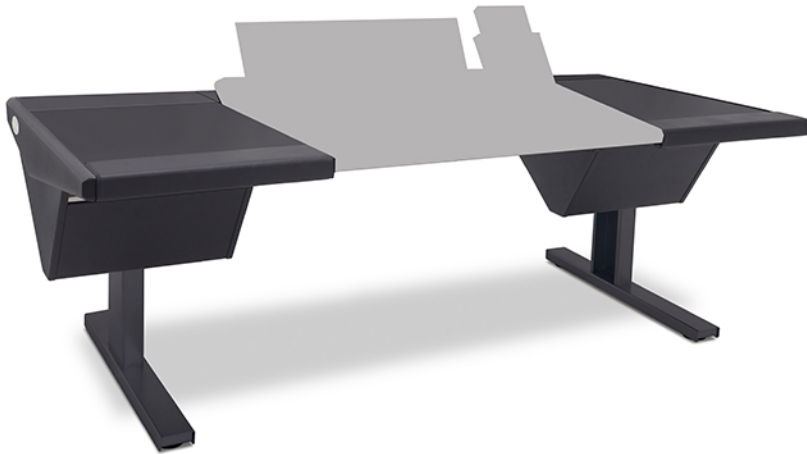

ECLIPSE

For AVID® S6

EG4-S6-5B-DD

ECLIPSE console system features a sonically diffusive silhouette that minimizes acoustical influence while retaining important features of a large format console in the critical listening environment.

Creature comforts include padded armrest on racks and desk inserts, smooth fingerprint resistant writing surfaces, ample leg room and smart optional accessories.

Cable management is integral to Eclipse console systems. Cable trays, removable access panels, cable passes between racks and platforms allow for flexible, discreet cable routing.

Options and accessories include: Mahogany end panel trim, rail-mounted isolating speaker platforms, articulating monitor arms, off floor CPU, UPS mounting brackets, and more.