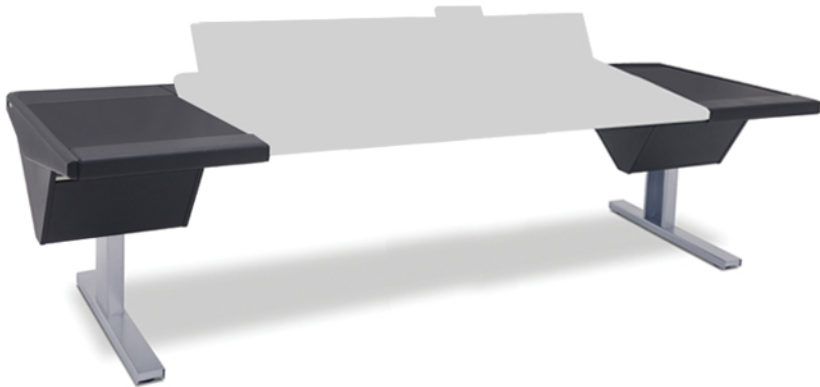

ECLIPSE

For AVID® S6

EG4-S6-7B-DD

ECLIPSE GENERATION 4 console system features a sonically diffusive silhouette that minimizes acoustical influence while retaining important features of a large format console in the critical listening environment.

Creature comforts include smooth fingerprint resistant writing surfaces, padded armrest, ample leg room and smart optional accessories.

Optional accessories include: Rail-mounted isolating speaker platforms, articulating monitor arms, off floor CPU mounting brackets, and mahogany trim options.